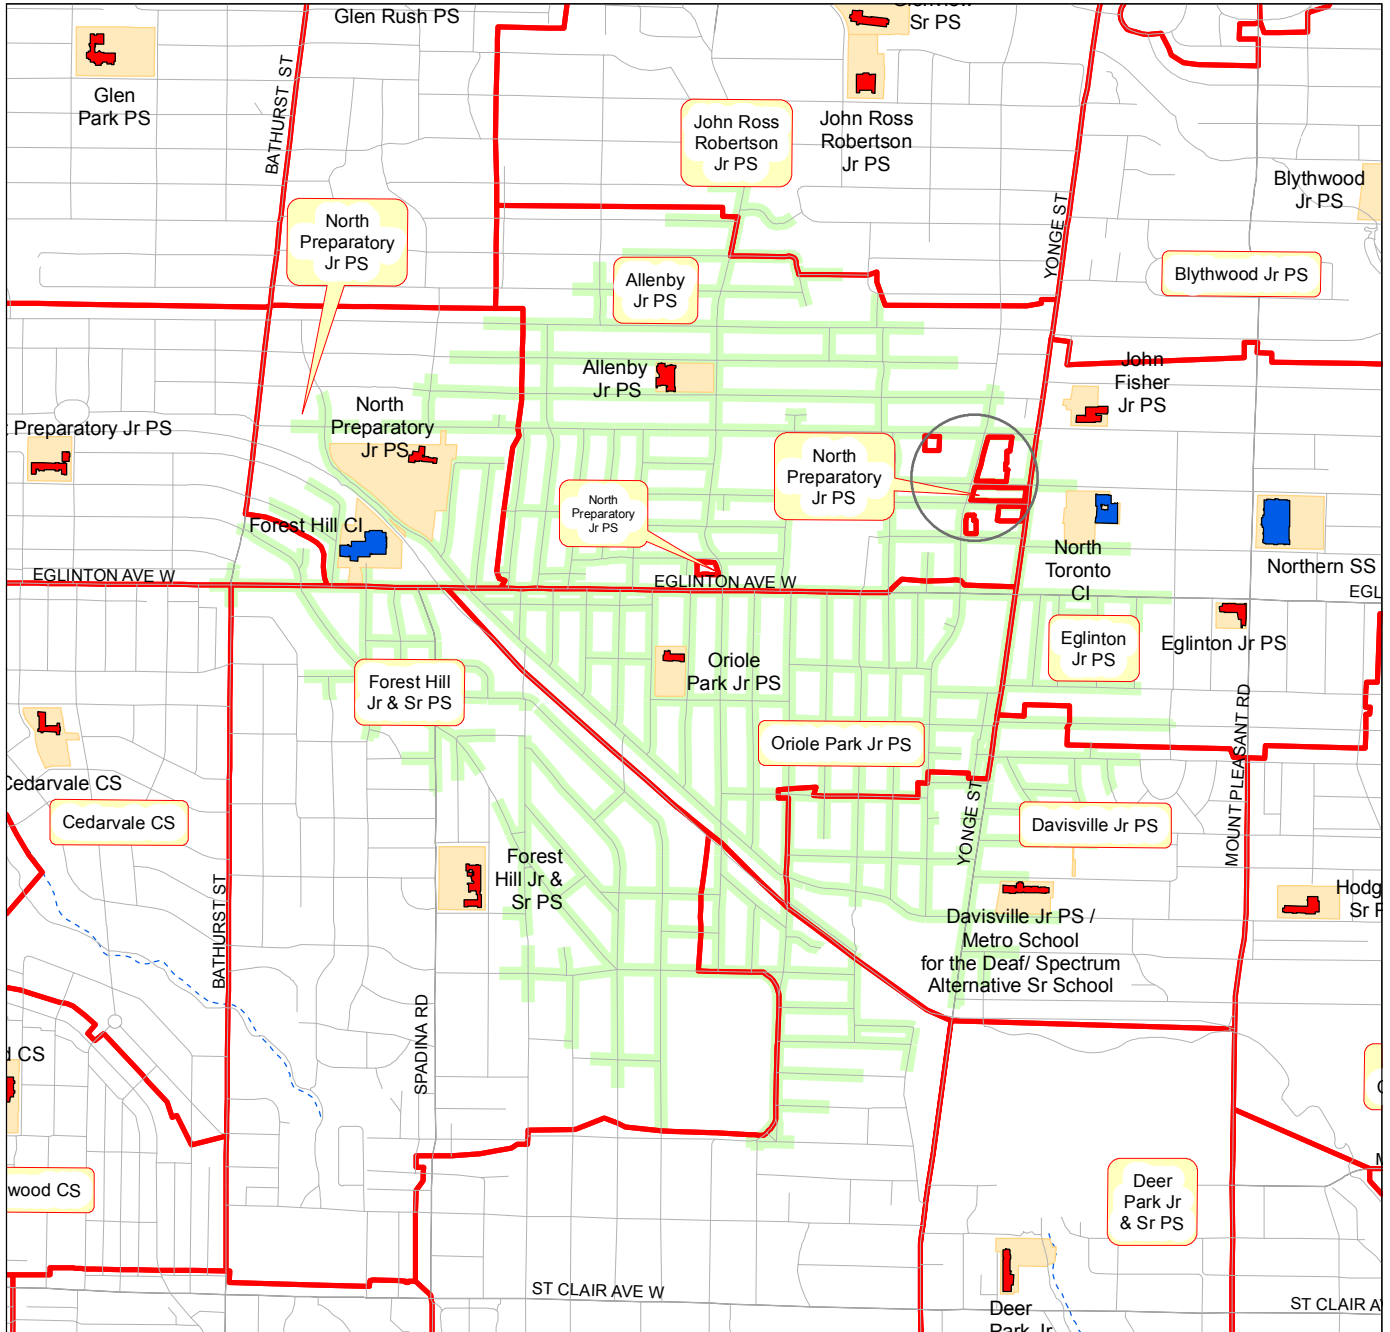

1.6 km Walking Distance from Oriole Park Jr PS and Junior Attendance Area

Please note:
The lines on this map representing the Attendance Areas are approximate. For specific information on designated schools to serve individual addresses, please consult the TDSB Street Guide.

Produced by:
Planning Division, TDSB
July 2015
Source:
Base Map- Geospatial Competency Centre
Facility - Planning Division, TDSB
Data- City of Toronto

Legend:

- Elementary School
- Elementary and Secondary School
- Secondary School
- Other TDSB Facility
- Site
- 1.6 km Walking Distance
- Railway
- Road
- Waterway
- Utility Line
- TDSB Junior Attendance Area
- Ward Boundary