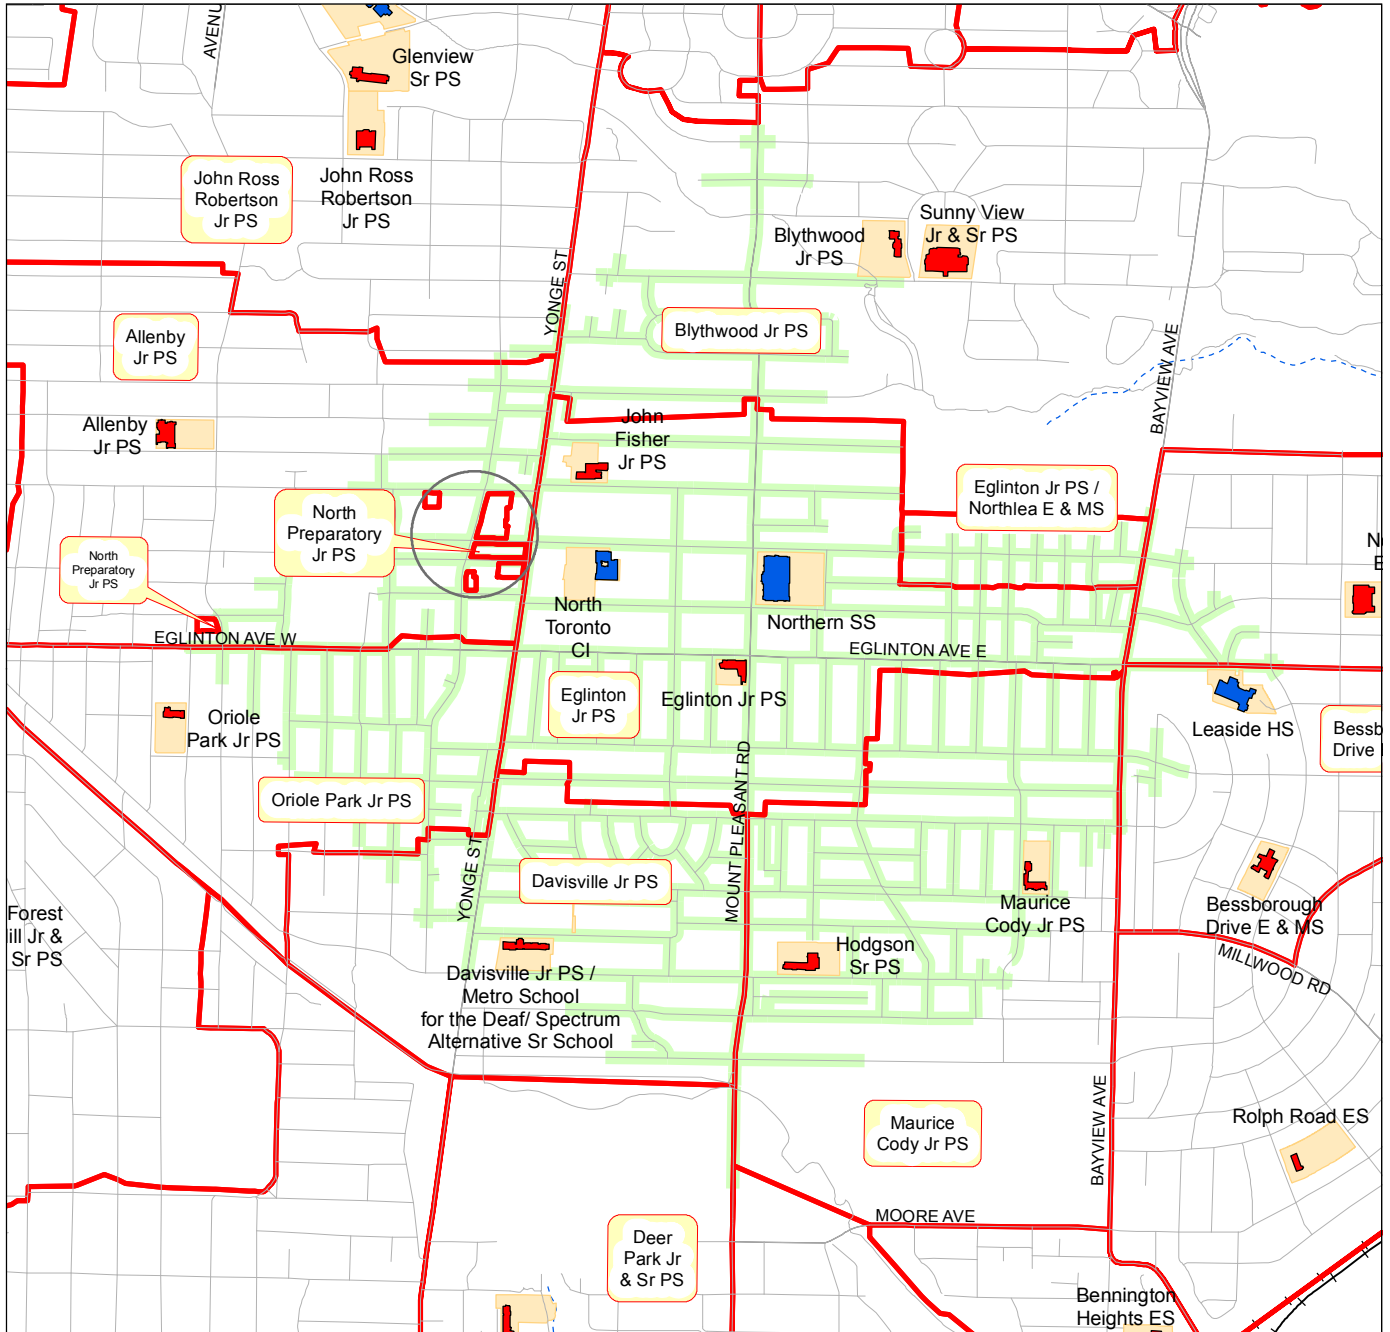

# 1.6 km Walking Distance from Eglinton Jr PS and Junior Attendance Area

Please note:  
The lines on this map representing the Attendance Areas are approximate. For specific information on designated schools to serve individual addresses, please consult the TDSB Street Guide.

Produced by:  
Planning Division, TDSB  
July 2015  
Source:  
Base Map- Geospatial Competency Centre  
Facility - Planning Division, TDSB  
Data- City of Toronto

Legend:

- Elementary School
- Elementary and Secondary School
- Secondary School
- Other TDSB Facility
- Site
- 1.6 km Walking Distance
- Railway
- Road
- Waterway
- Utility Line
- TDSB Junior Attendance Area
- Ward Boundary