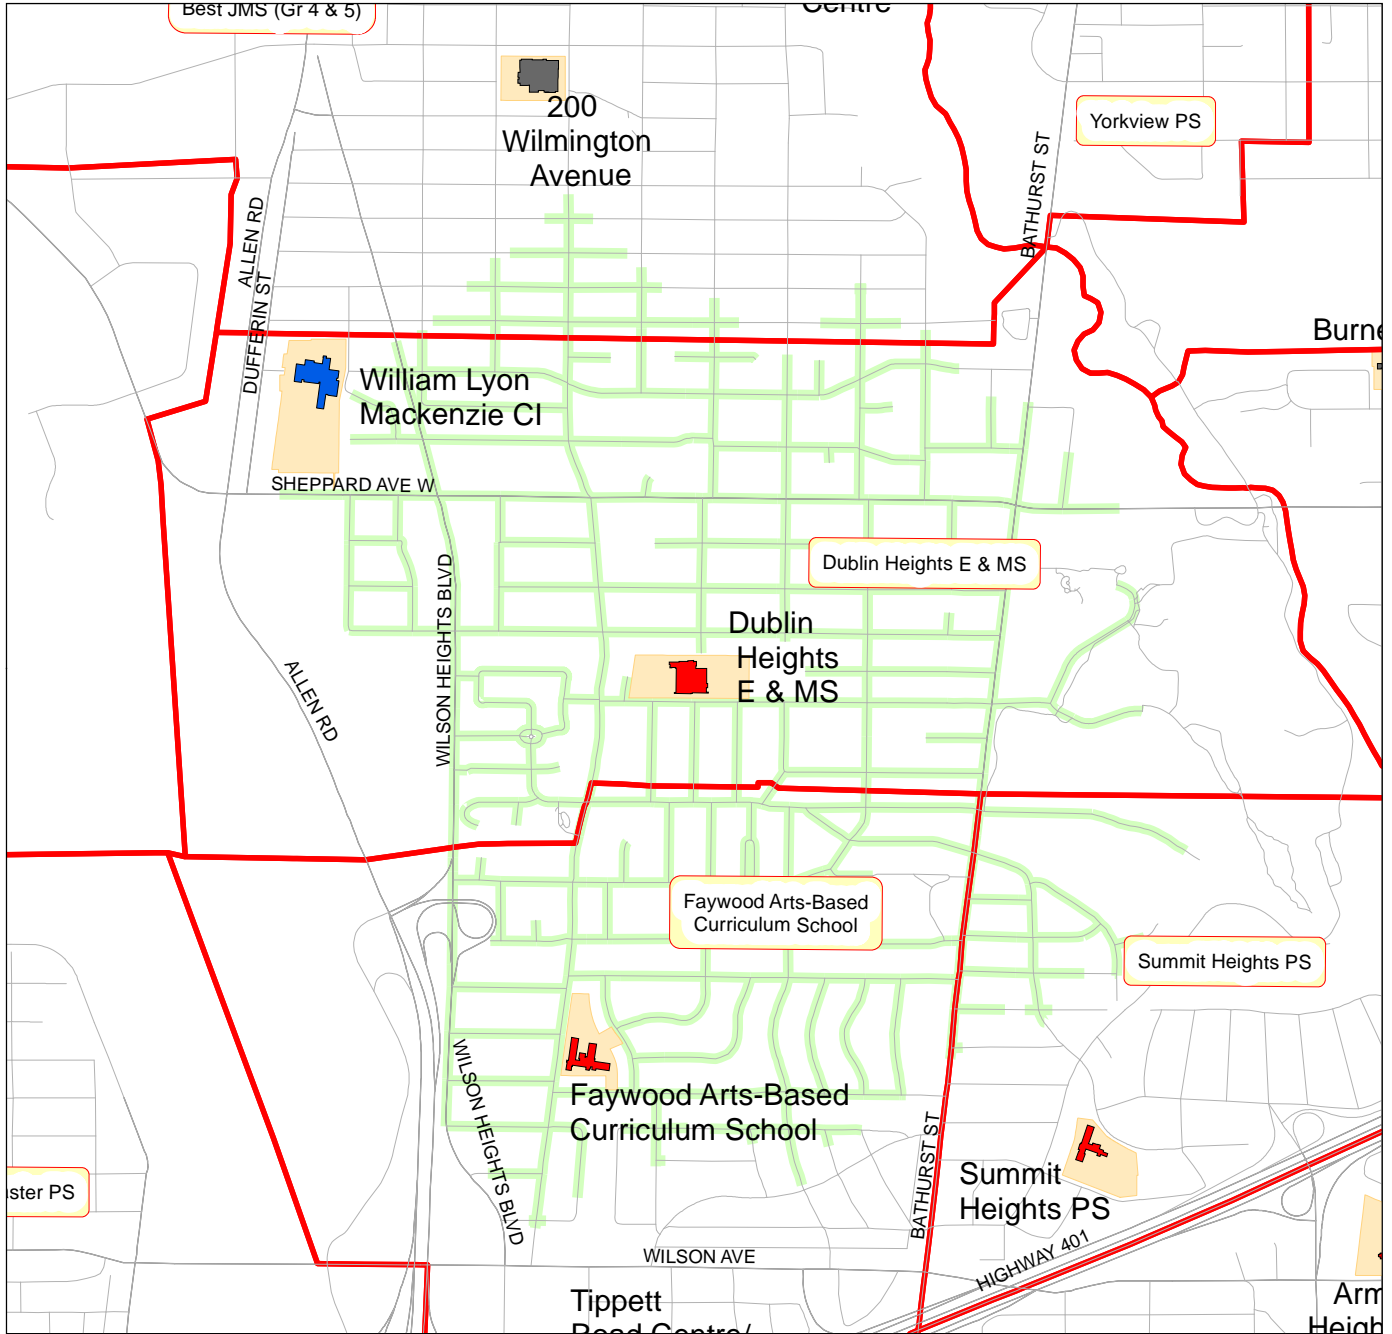

1.6 km Walking Distance from Dublin Heights E & MS and Junior Attendance Area

Please note:
The lines on this map representing the Attendance Areas are approximate. For specific information on designated schools to serve individual addresses, please consult the TDSB Street Guide.

0 0.1 0.2 0.4 0.6 0.8 1 km

Produced by:
Strategy and Planning, TDSB
December 2018

Source:
Base Map- Geospatial Competency Centre
Facility - Strategy and Planning, TDSB
Data- City of Toronto

Legend:

- Elementary School
- Elementary and Secondary School
- Secondary School
- Other TDSB Facility
- Site
- 1.6 km Walking Distance
- Railway
- Road
- Waterway
- Utility Line
- TDSB Junior Attendance Area
- Ward Boundary