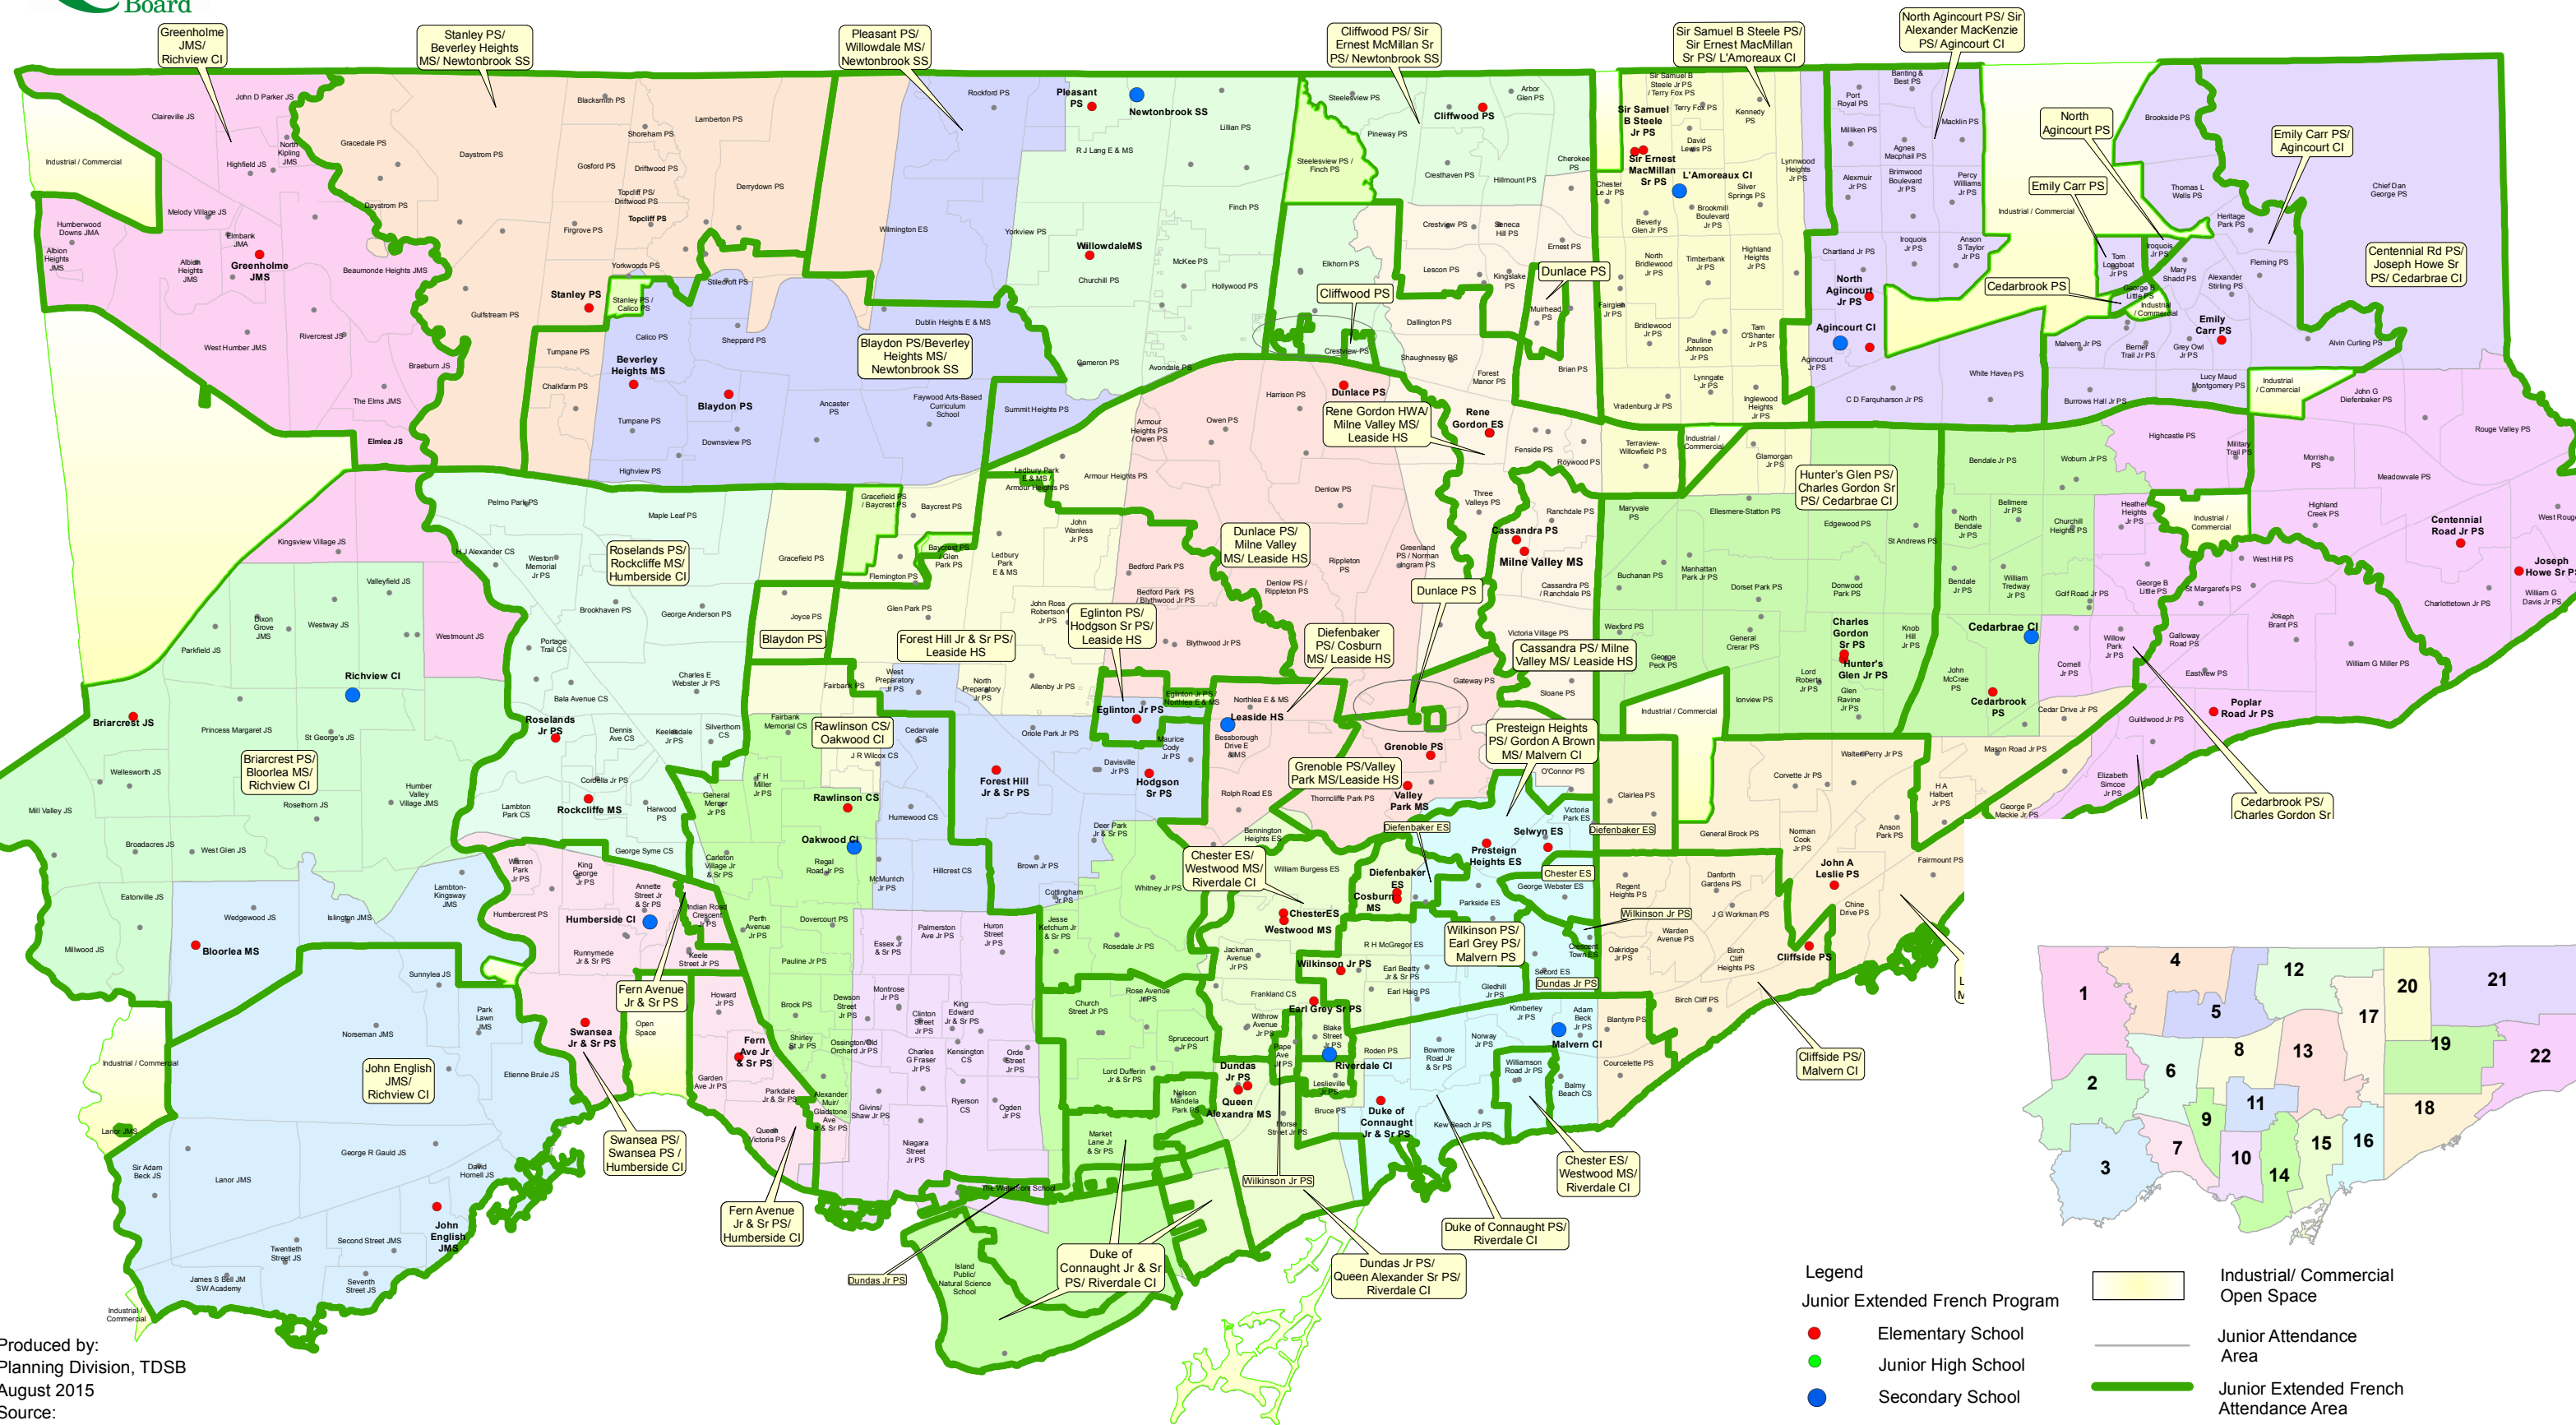

Schools offering Junior Extended French and the Junior Extended French Attendance Area 2015-2016

Produced by:
 Planning Division, TDSB
 August 2015
 Source:
 Base Map- Geospatial Competency Centre
 Facility - Planning Division, TDSB
 Data- City of Toronto

Please note:
 The lines on this map representing the Junior Extended French Program Attendance are approximate.
 For specific information on FSL designated schools to serve individual addresses,
 please consult the TDSB French as a Second Language Programs Web Site.