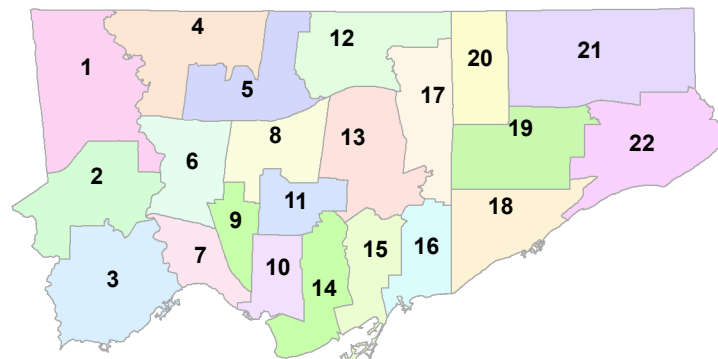

Schools offering Junior Extended French and the Junior Extended French Attendance Area 2015-2016

Produced by:
 Planning Division, TDSB
 August 2015
 Source:
 Base Map- Geospatial Competency Centre
 Facility - Planning Division, TDSB
 Data- City of Toronto

Please note:
 The lines on this map representing the Junior Extended French Program Attendance are approximate.
 For specific information on FSL designated schools to serve individual addresses,
 please consult the TDSB French as a Second Language Programs Web Site.