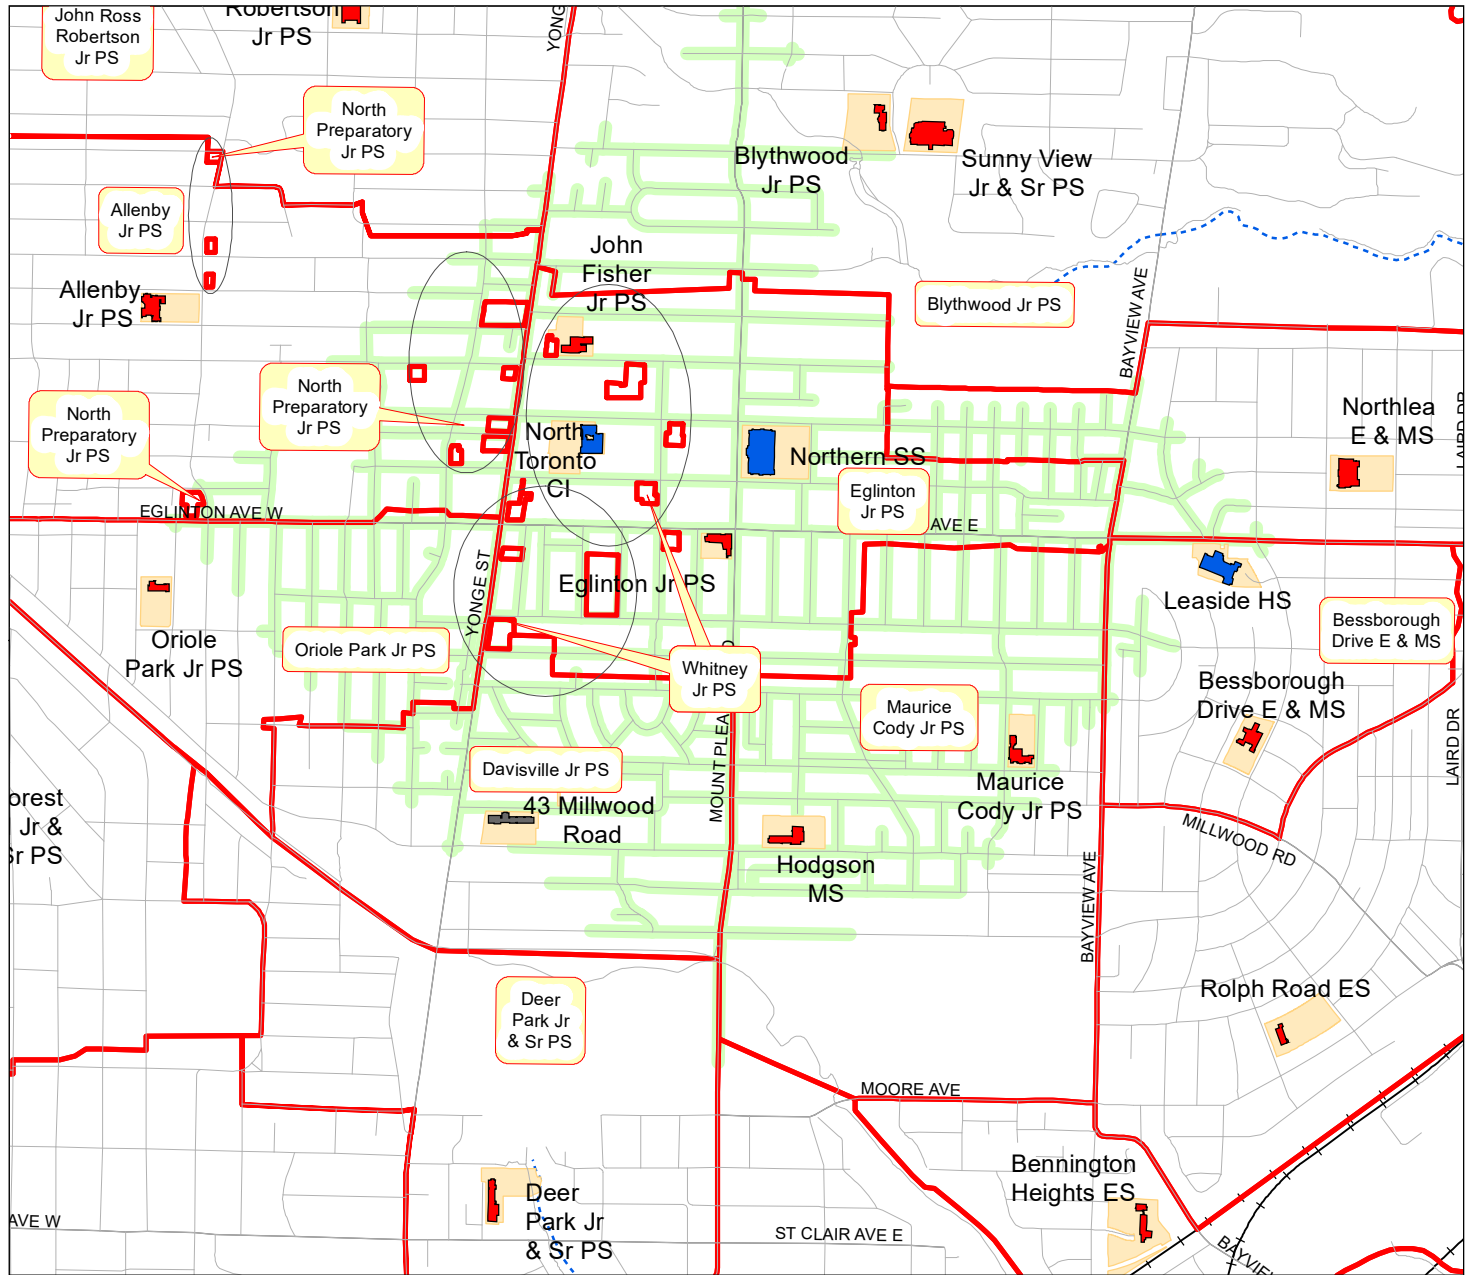

1.6 km Walking Distance from Eglinton Jr PS and Junior Attendance Area

Please note:
The lines on this map representing the Attendance Areas are approximate. For specific information on designated schools to serve individual addresses, please consult the TDSB Street Guide.

Produced by:
Strategy and Planning, TDSB
April 2019
Source:
Base Map- Geospatial Competency Centre
Facility - Strategy and Planning, TDSB
Data- City of Toronto

Legend:

- Elementary School
- Elementary and Secondary School
- Secondary School
- Other TDSB Facility
- Site
- 1.6 km Walking Distance
- Railway
- Road
- Waterway
- Utility Line
- TDSB Junior Attendance Area
- Ward Boundary