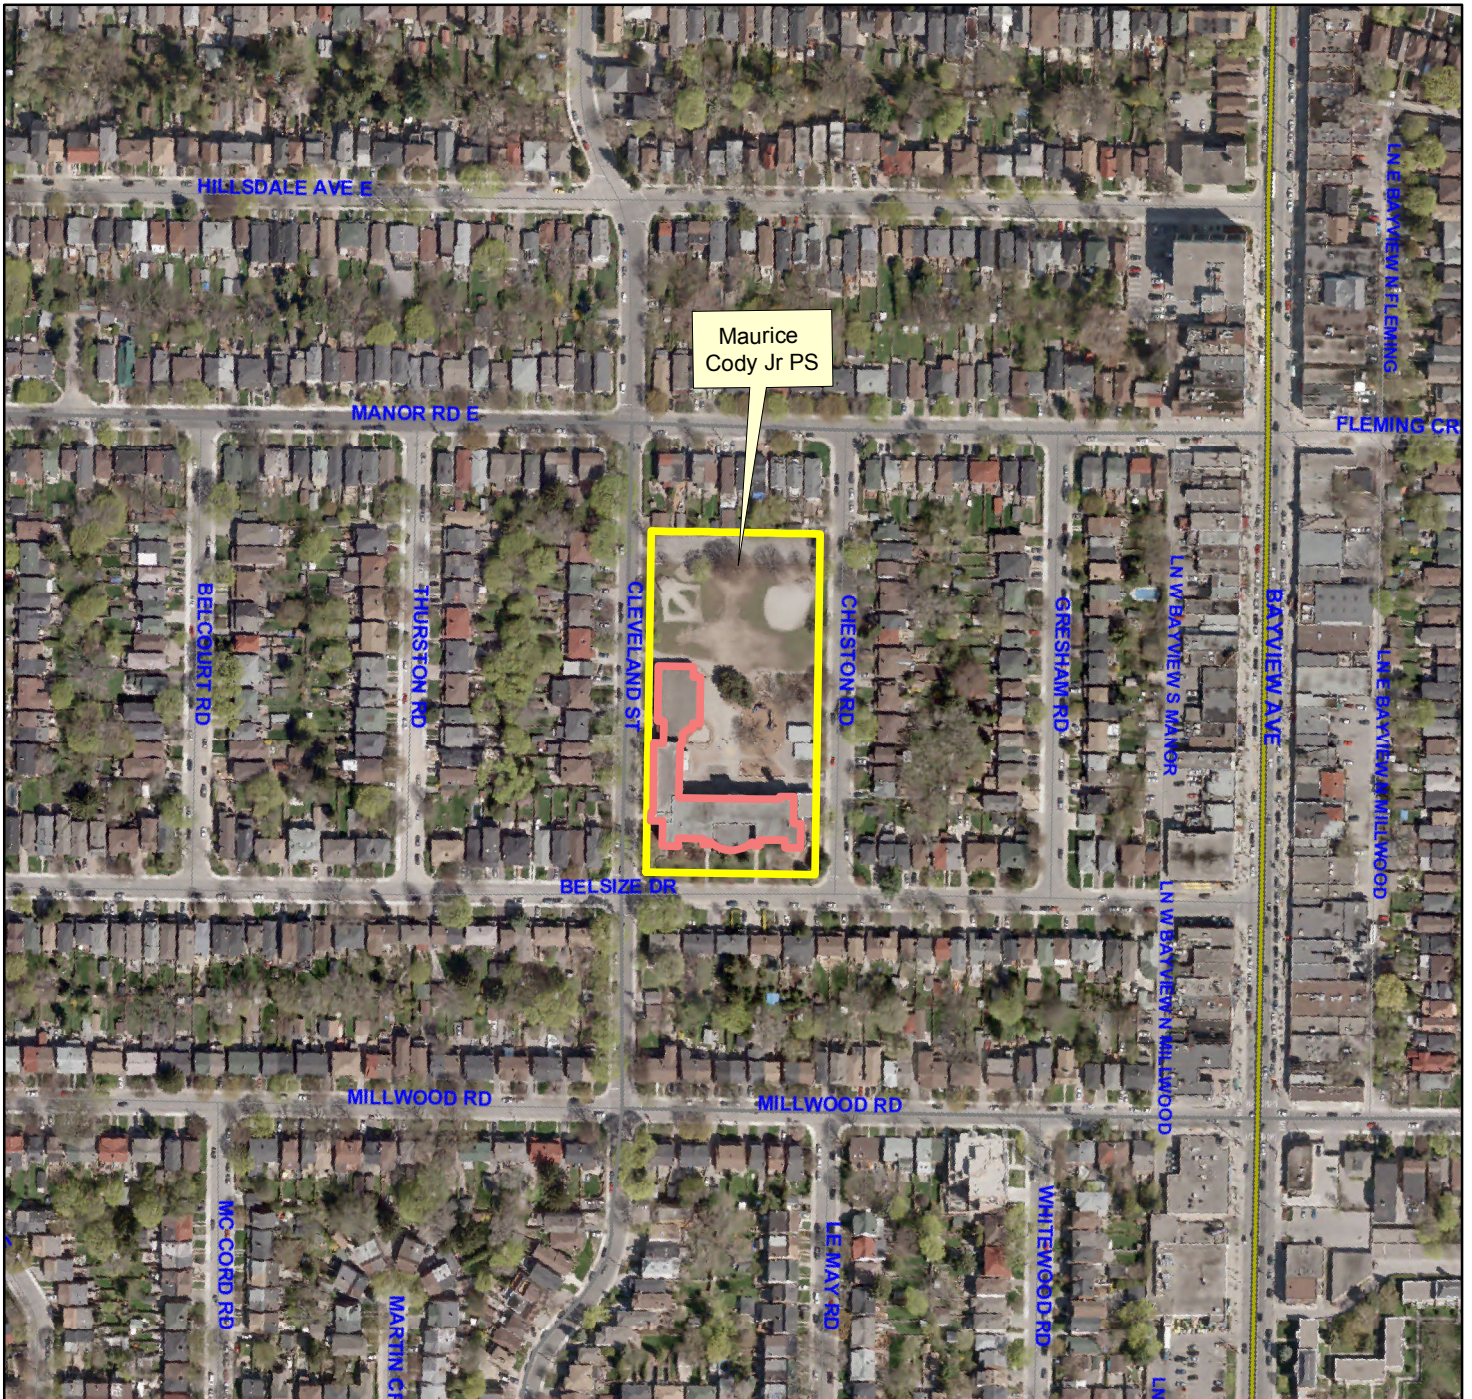

Maurice Cody Jr PS
364 Belsize Drive
(2011 Ortho Imagery)

Produced by:
Planning Division, TDSB
March 2013

Source:
Base Map- Geospatial Competency Centre
Facility - Planning Division, TDSB
Data- City of Toronto

Legend

- Site
- TDSB Facility
- Road