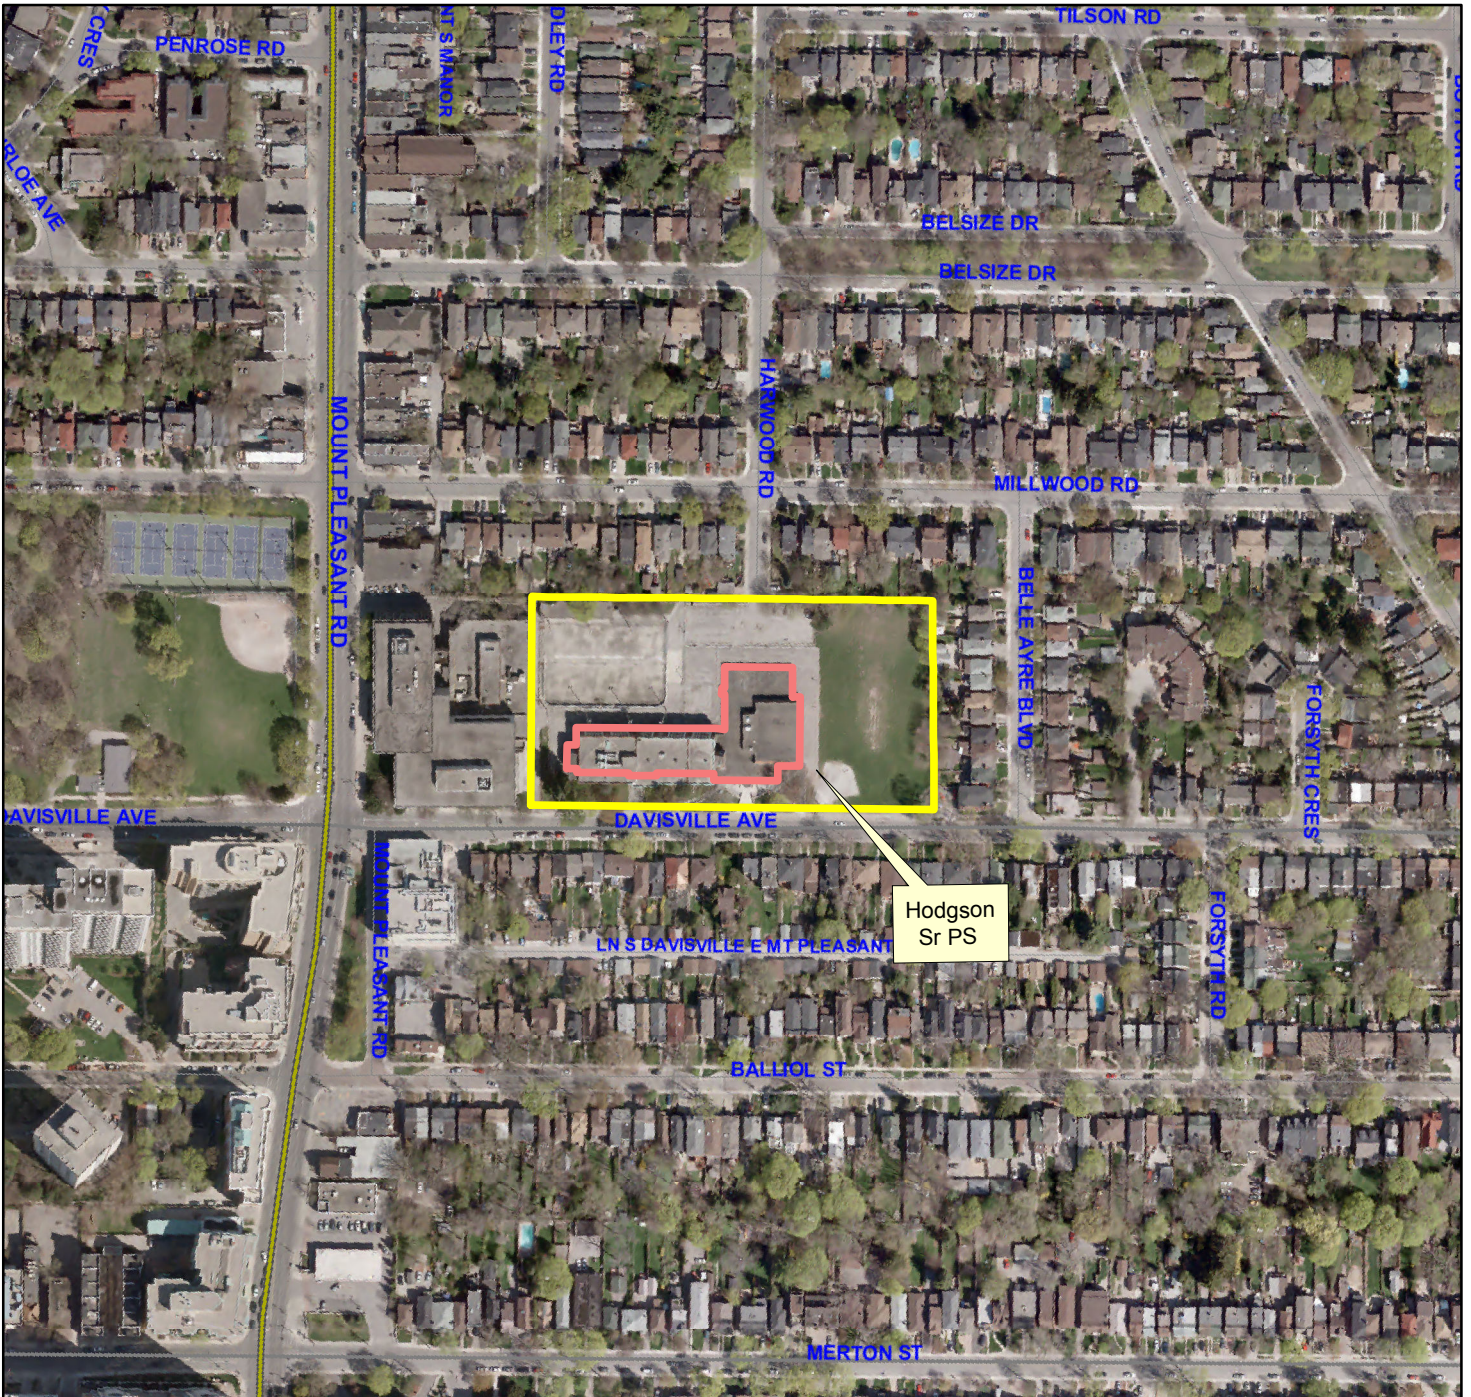

Hodgson Sr PS
282 Davisville Avenue
(2011 Ortho Imagery)

Produced by:
Planning Division, TDSB
March 2013

Source:
Base Map- Geospatial Competency Centre
Facility - Planning Division, TDSB
Data- City of Toronto

Legend

-  Site
-  TDSB Facility
-  Road