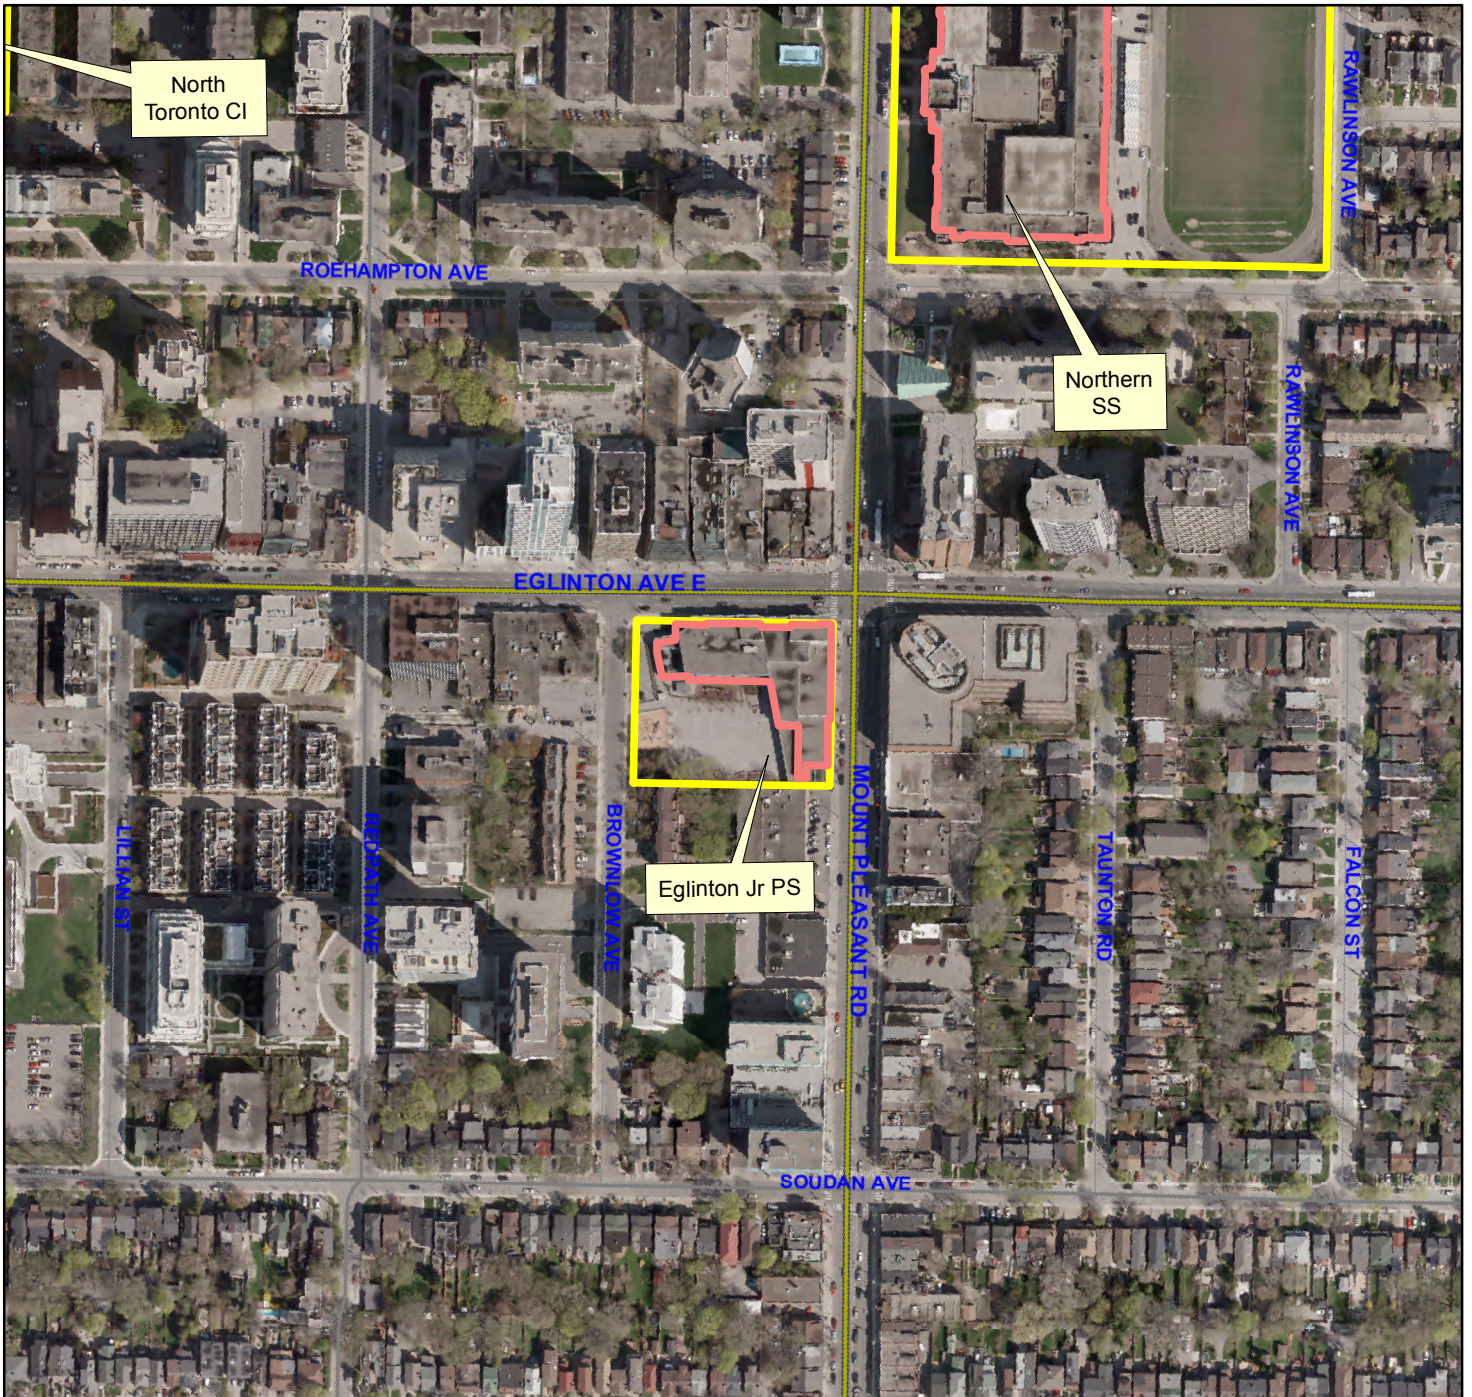

Eglinton Jr PS
223 Eglinton Avenue East
(2011 Ortho Imagery)

Produced by:
Planning Division, TDSB
March 2013

Source:
Base Map- Geospatial Competency Centre
Facility - Planning Division, TDSB
Data- City of Toronto

Legend

- Site
- TDSB Facility
- Road