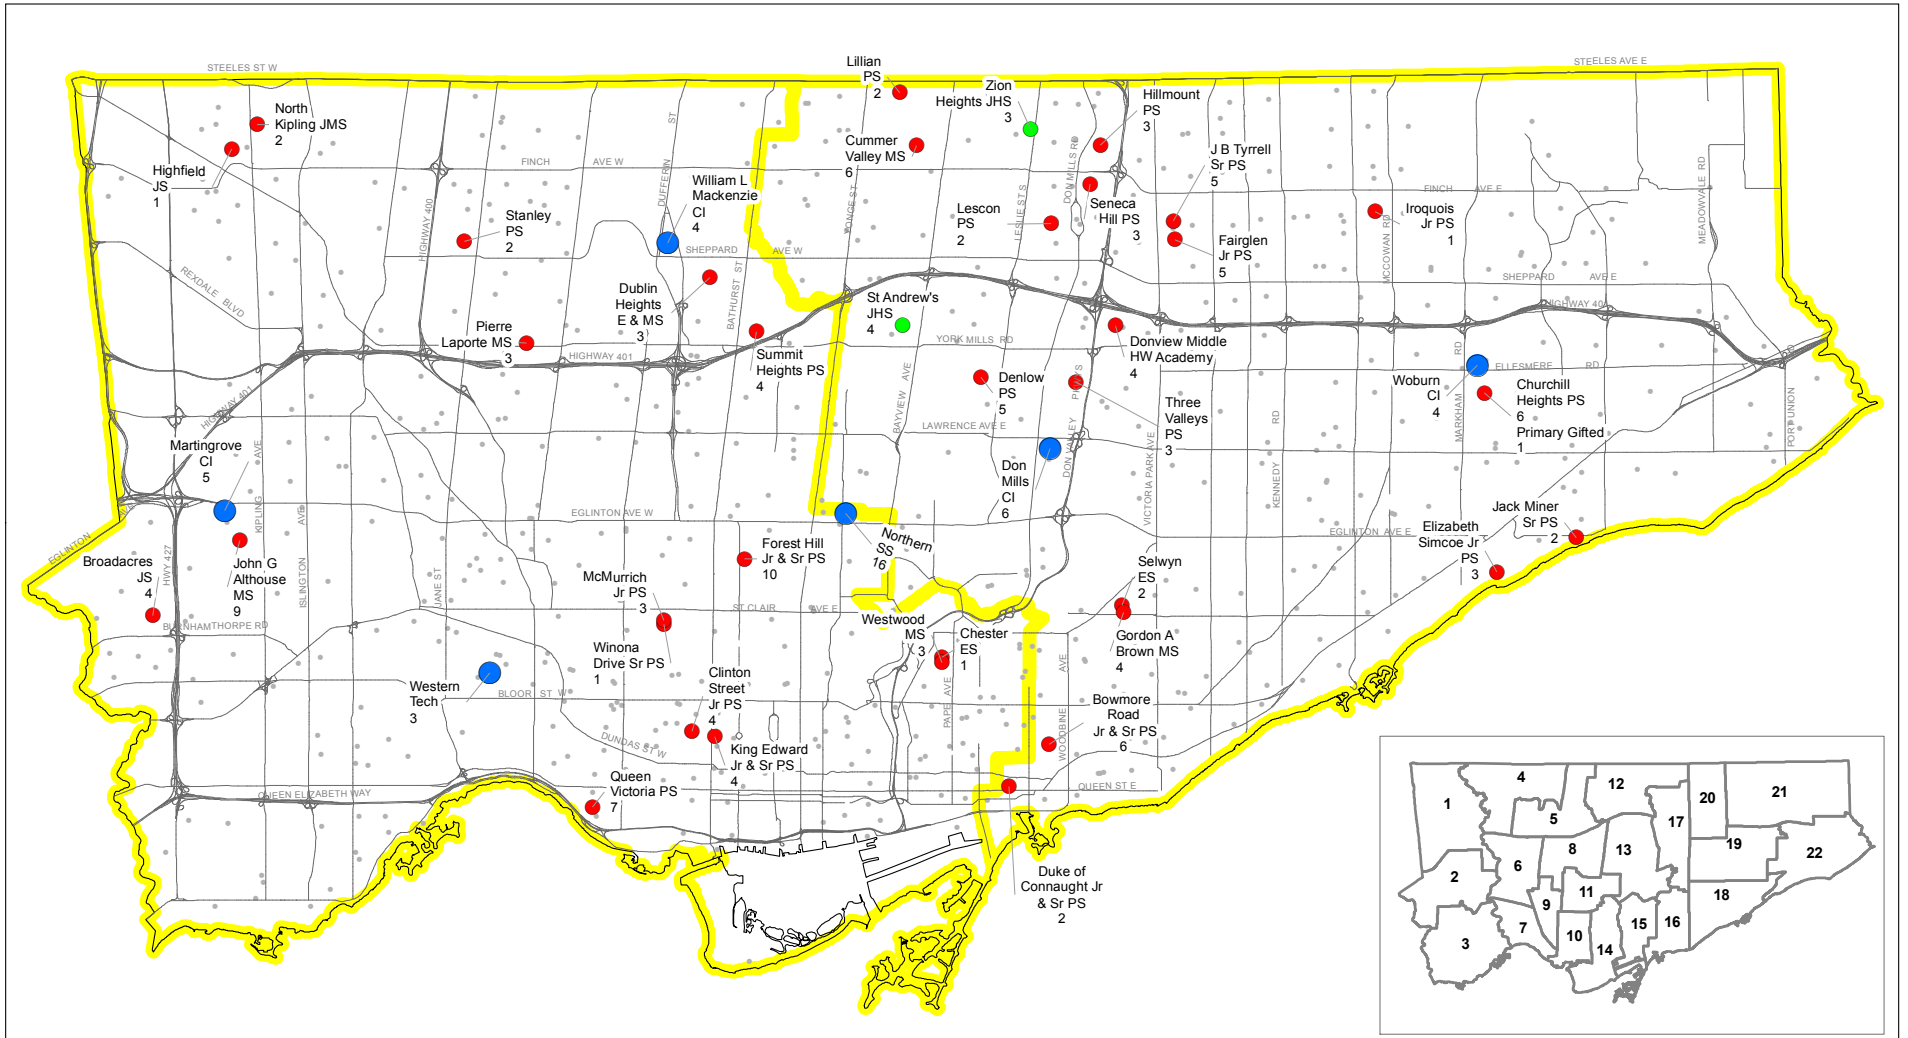

Schools with Gifted and Primary Gifted Programs 2015-2016

Produced by:
 Planning Division, TDSB
 October 2015
 Source:
 Base Map- Geospatial Competency Centre
 Facility - Planning Division, TDSB
 Data- Special Education, TDSB
 L:/GIS/project/SpEd/Request/SpEd Gifted Programs2015.mxd

Legend

- Elementary School
- Junior High School
- Secondary School
- TDSB Facility
- Major Road
- Ward
- Region