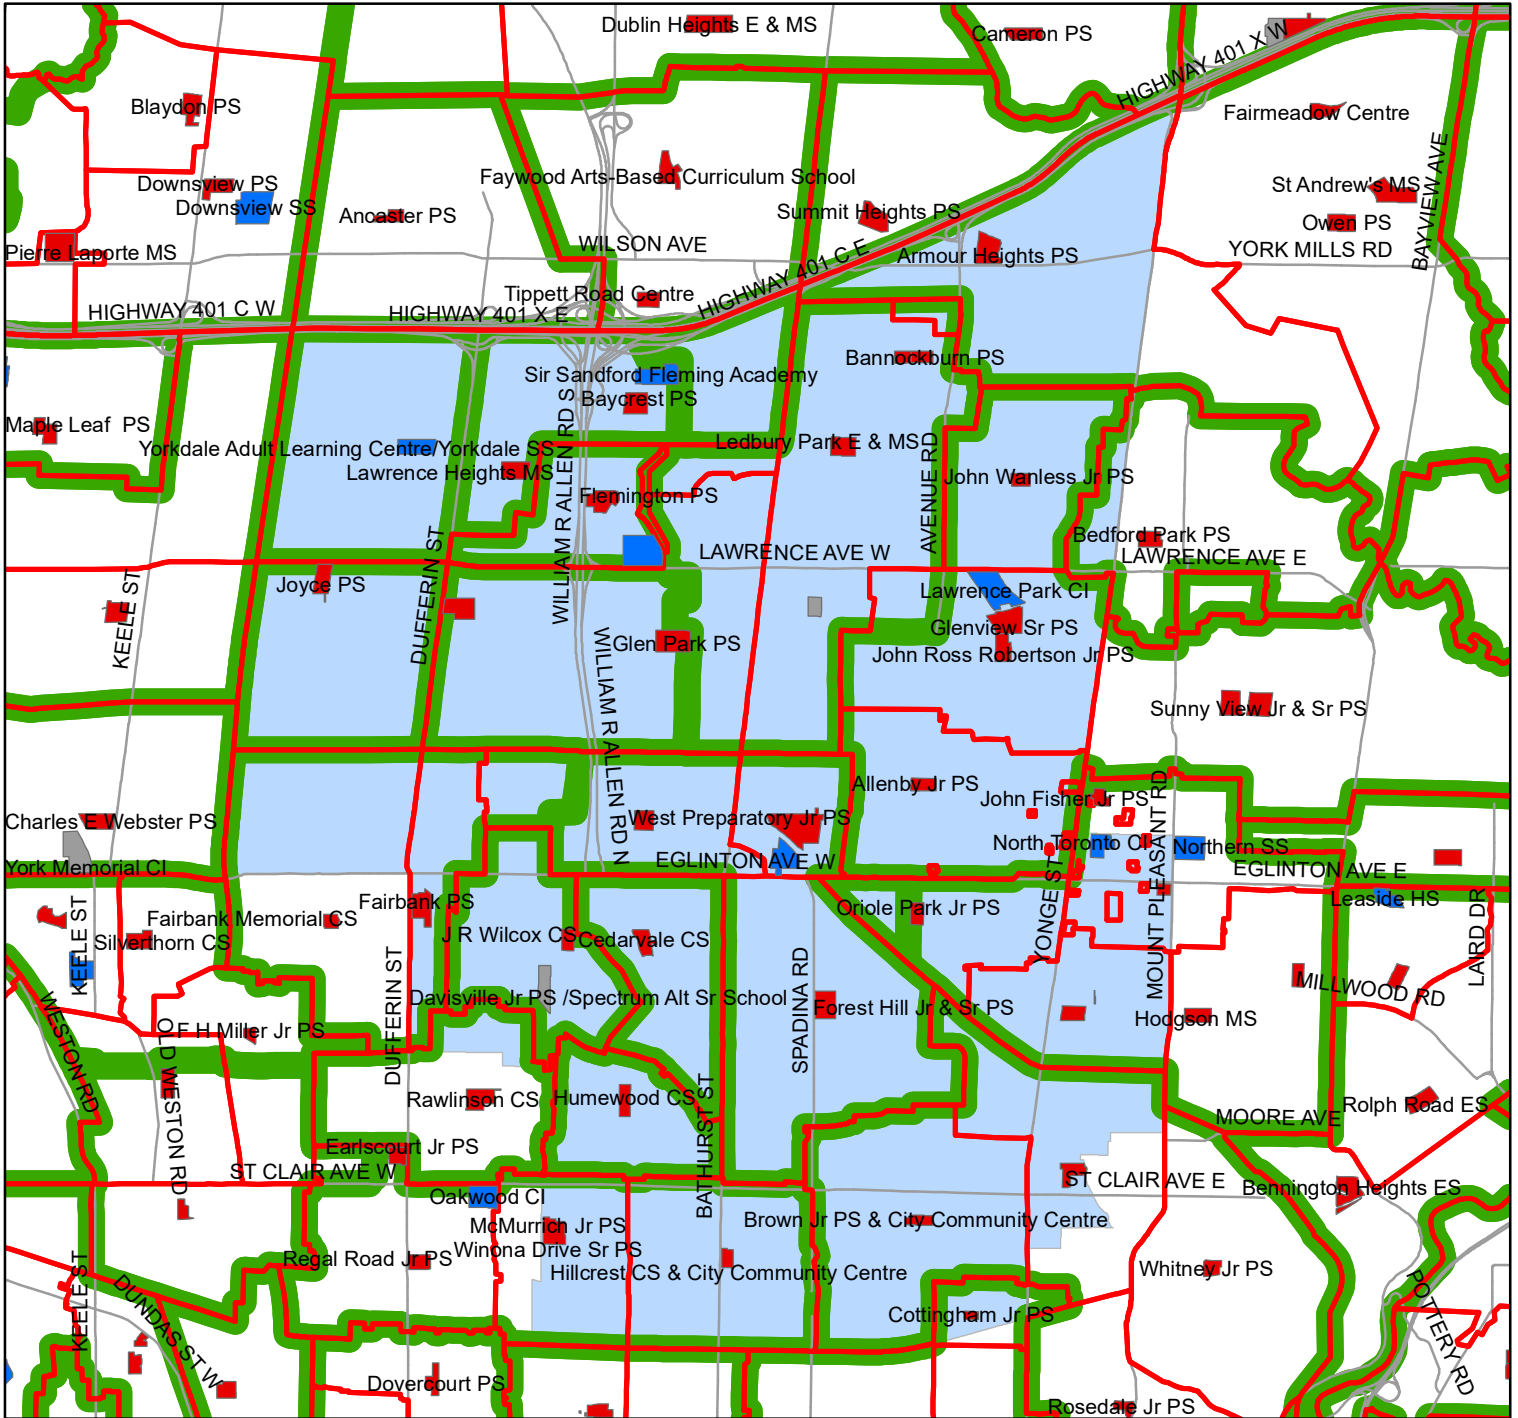

Ward 8 Facilities and Junior/Intermediate Attendance Areas

Legend:

-  Existing Junior Attendance Area
-  Existing Intermediate Attendance Area
-  Ward 8 (Dec 2018)
-  Elementary School
-  Secondary School
-  Roads

Please note:
The lines on this map representing the Attendance Areas are approximate.
For specific information on designated schools to serve individual addresses, please consult the TDSB Street Guide.

Produced by:
Planning Division, TDSB
October 2018
Source:
Base Map - Geospatial Competency Centre
Facility - Planning Division, TDSB
Data - City of Toronto