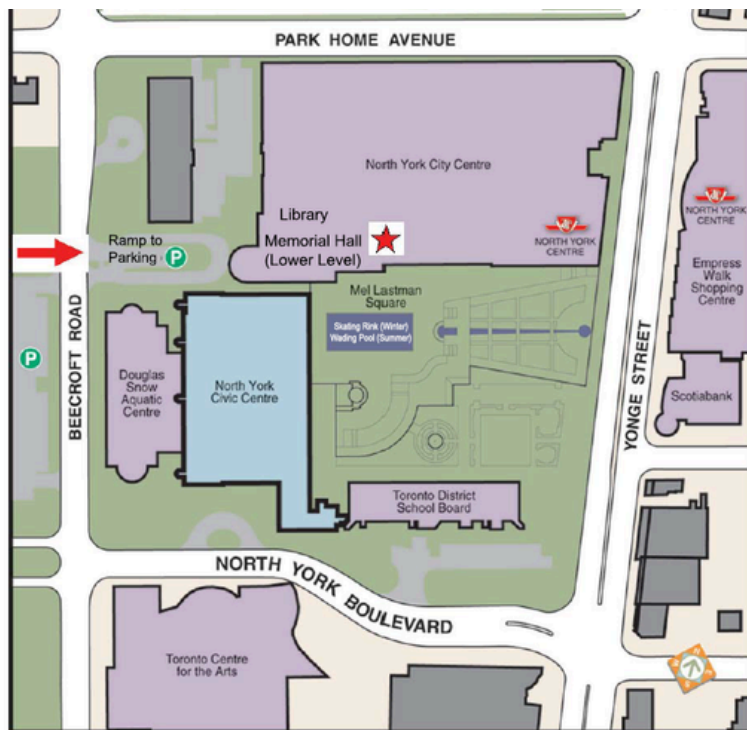

**NORTH YORK MEMORIAL COMMUNITY HALL
5110 YONGE STREET, NORTH YORK, ON M2N 5W4**

DIRECTIONS:

BY SUBWAY (TTC)

North York Centre Subway Station is steps away from North York Memorial Community Hall.

1. In the station, take any exit on the west side of Yonge, stay inside the building and follow the signs to North York Memorial Hall or North York Central Library.
2. Do not go up to the library, stay on the concourse level.
3. Enter the hallway on the left below the stairs to the library.
4. Once in this hallway, Memorial Community Hall will be immediately on your right.

IF WALKING:

The North York Memorial Community Hall is in the west end of the Aim/Trimark building, which is labeled as 5140 Yonge St on the street level. Walk through Mel Lastman Square, down to the lowest level, to the very NW corner of the square, and enter through the doors below the library. The NYMCH will be on your left.