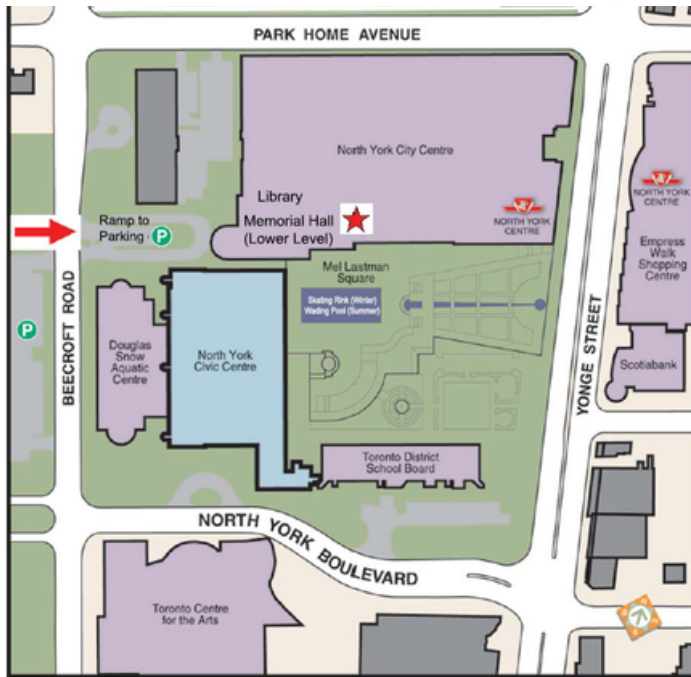

**NORTH YORK MEMORIAL COMMUNITY HALL
5110 YONGE STREET, NORTH YORK, ON M2N 5W4**

DIRECTIONS:

BY SUBWAY (TTC)

North York Centre Subway Station is steps away from North York Memorial Community Hall.

1. In the station, take any exit on the west side of Yonge, stay inside the building and follow the signs to North York Memorial Hall or North York Central Library.
2. Do not go up to the library, stay on the concourse level.
3. Enter the hallway on the left below the stairs to the library.
4. Once in this hallway, Memorial Community Hall will be immediately on your right.

The Gold room will be on your Left
Burgundy Room on your Right

Gold Room

Burgundy Room

5110 YONGE ST. IS IN THE AIM/TRIMARK BUILDING ON THE NORTH EDGE OF MEL LASTMAN SQUARE

IF DRIVING:

You can park either at a pay lot on the west side of Beecroft, or in the underground parking below the NY Central Library, entering off Beecroft.

IF WALKING:

The North York Memorial Community Hall is in the west end of the Aim/Trimark building, which is labeled as 5140 Yonge St on the street level. Walk through Mel Lastman Square, down to the lowest level, to the very NW corner of the square, and enter through the doors below the library. The NYMCH will be on your left.