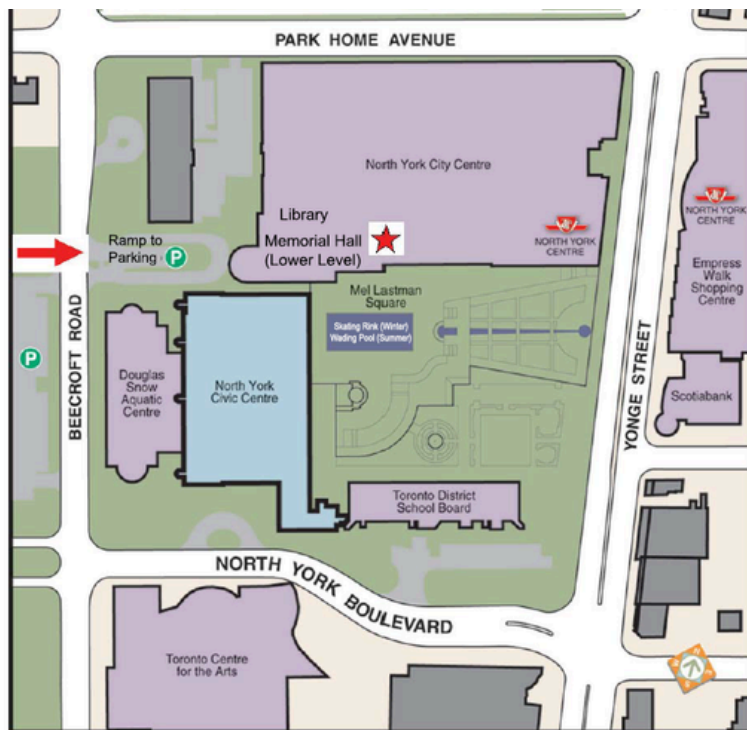

TORONTO DISTRICT SCHOOL BOARD INTERNATIONAL STUDENTS ORIENTATION:

**NORTH YORK MEMORIAL COMMUNITY HALL
5110 YONGE STREET, NORTH YORK, ON M2N 5W4**

DIRECTIONS:

BY SUBWAY (TTC)

North York Centre Subway Station is steps away from North York Memorial Community Hall.

1. In the station, take any exit on the west side of Yonge, stay inside the building and follow the signs to North York Memorial Hall or North York Central Library.
2. Do not go up to the library, stay on the concourse level.
3. Enter the hallway on the left below the stairs to the library.
4. Once in this hallway, Memorial Community Hall will be immediately on your right.

The Gold room will be on your Left
Burgundy Room on your Right

Gold Room