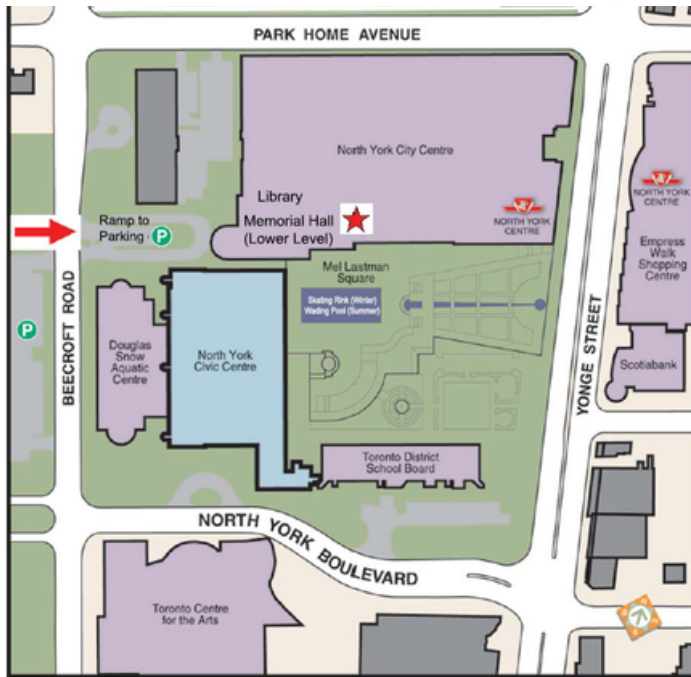

5110 YONGE ST. IS IN THE AIM/TRIMARK BUILDING ON THE NORTH EDGE OF MEL LASTMAN SQUARE