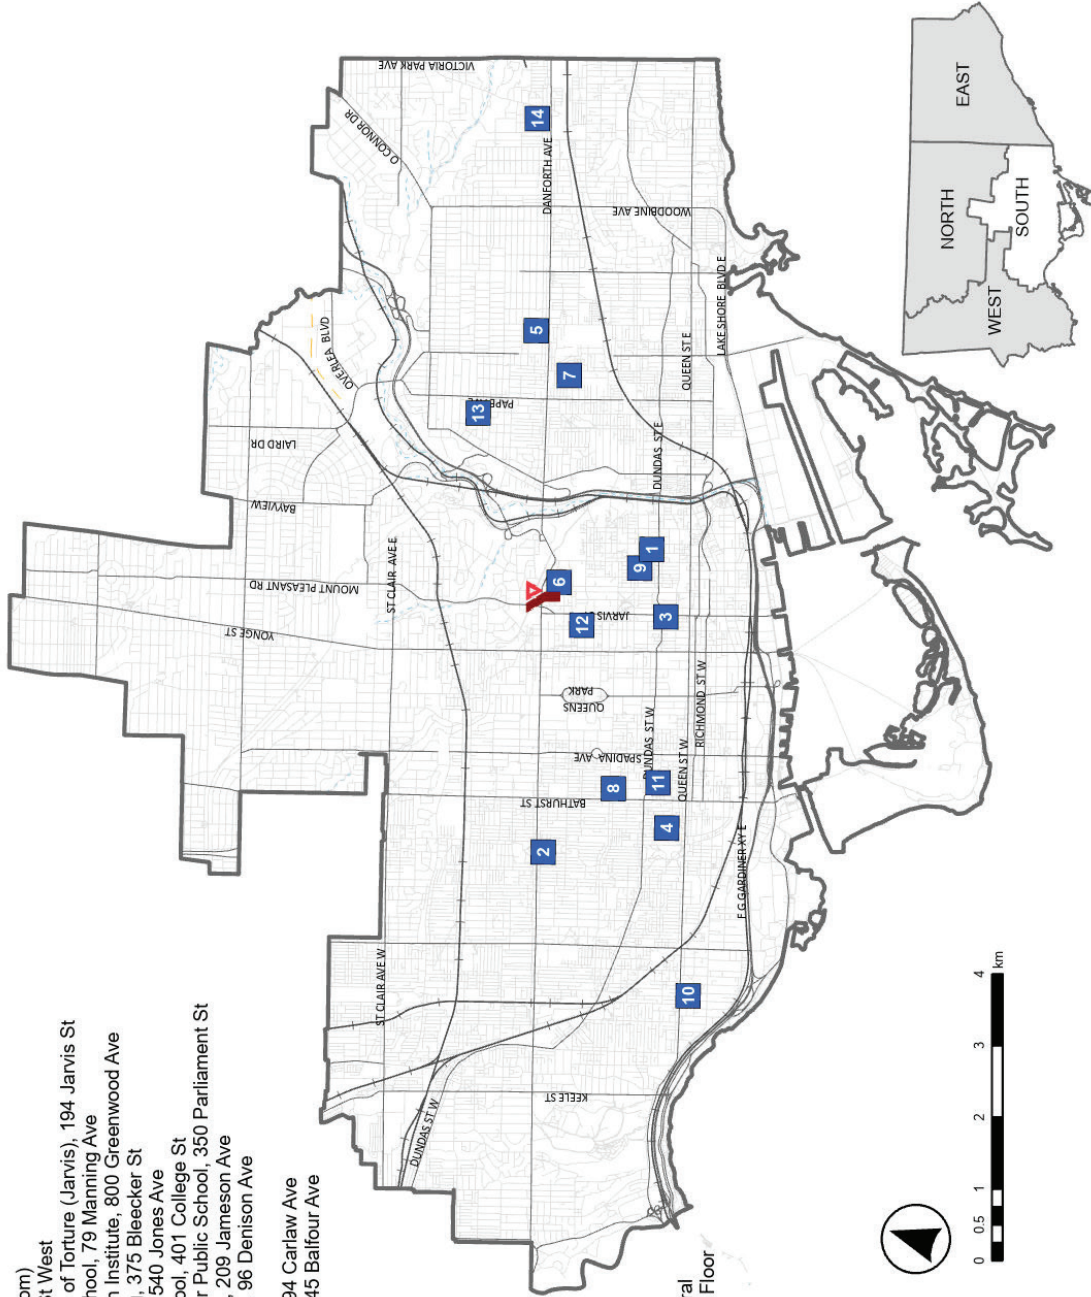

1. Oak Street (Recreation Room)
2. Bickford Centre, 777 Bloor St West
3. Canadian Centre for Victims of Torture (Jarvis), 194 Jarvis St
4. Charles G. Fraser Public School, 79 Manning Ave
5. Danforth Collegiate and Tech Institute, 800 Greenwood Ave
6. Hamilton Apartment Building, 375 Bleecker St
7. Jones Avenue Adult Centre, 540 Jones Ave
8. Kensington Community School, 401 College St
9. Lord Dufferin Junior & Senior Public School, 350 Parliament St
10. Parkdale Collegiate Institute, 209 Jameson Ave
11. Ryerson Community School, 96 Denison Ave
12. The 519, 519 Church St
13. Westwood Middle School, 994 Carlaw Ave
14. William J McCordic School, 45 Balfour Ave

YMCA
Downtown Toronto Central
365 Bloor Street E, 18th Floor

Produced by:
Strategy & Planning, TDSB
June 2025
Source:
Base Map- Geospatial Competency Centre
Facility - Strategy & Planning, TDSB
Data- Continuing Education, ESL
L:\GISData\project\Continuing Education Progs