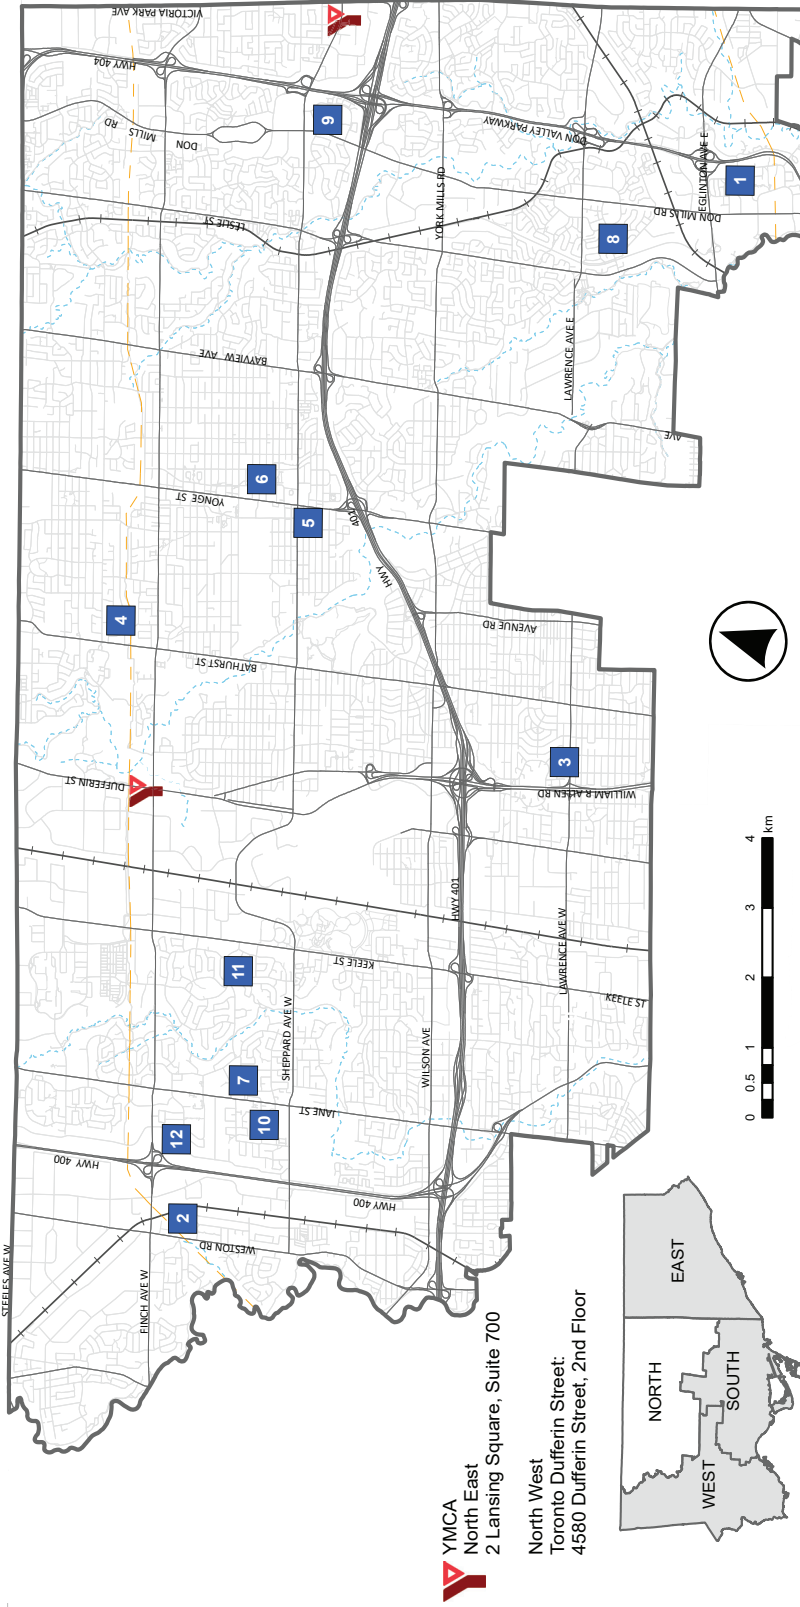

YMCA
North East
2 Lansing Square, Suite 700

North West
Toronto Dufferin Street:
4580 Dufferin Street, 2nd Floor