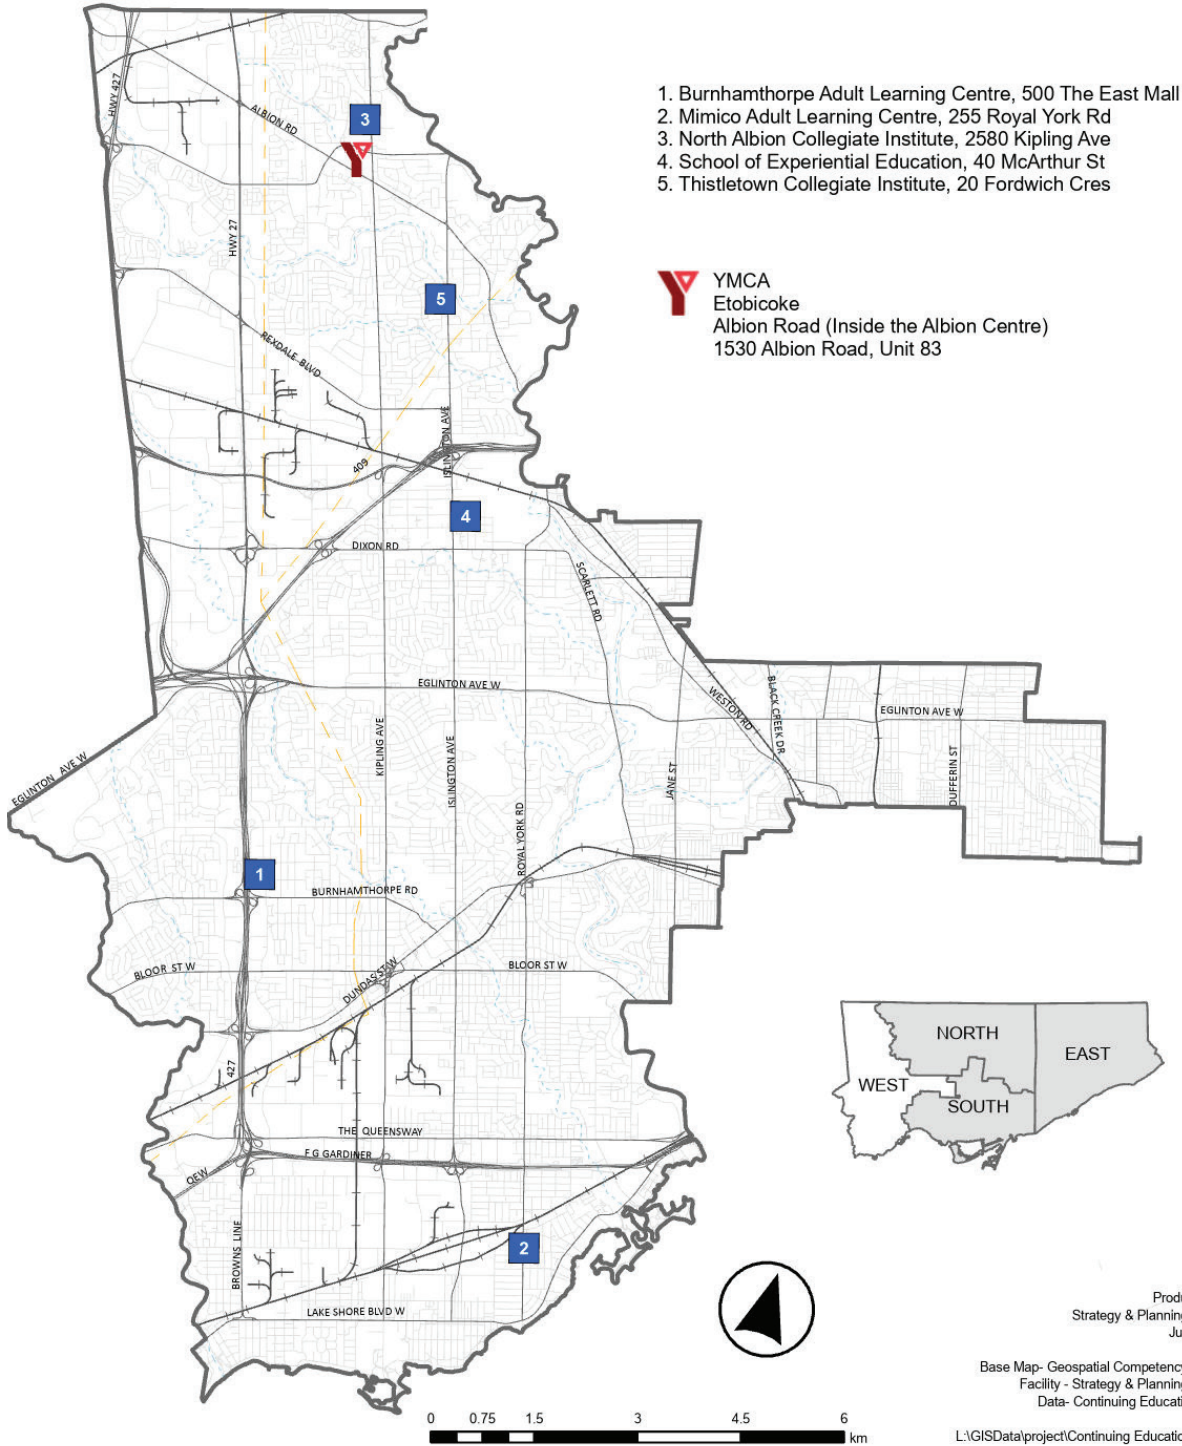

Y YMCA
Scarborough
Milner Business Court:
10 Milner Business Court, Suite 60

Produced by:
Strategy & Planning, TDSB
June 2025
Source:
Base Map- Geospatial Competency Centre
Facility - Strategy & Planning, TDSB
Data- Continuing Education, ESL

L:\GISData\project\Continuing Education Progs

MAP	LEVELS	DAYS	TIME
1	Terraviva Learning Centre – 1641 Pharmacy Avenue, M1R 2L2 (Pharmacy & Hwy 401)		
	Reading/Writing CLB 1-2, 3, 4, 5-6	Mon to Fri	9:00am - 11:30am
	Listening/Speaking CLB 1-2, 3-4, 5-6	Mon to Fri	12:00pm - 2:30pm
2	West Hill Collegiate Institute – 350 Morningside Avenue, M1E 3G3 (Kingston Rd & Morningside)		
	Please use back entrance (#10) only		
	Reading/Writing CLB 1-2, 3-4, 5-6	Mon to Fri	9:15am - 11:45am
	Listening/Speaking CLB 1-2, 3-4, 5-6	Mon to Fri	12:15pm - 2:45pm
3	Winston Churchill Collegiate Institute – 2239 Lawrence Avenue East, M1P 2P7 (Lawrence & Kennedy)		
	Please use entrance 10 on the west side of the building		
	Reading/Writing CLB 1, 2, 3, 4, 4-5, 5-6, 7-8	Mon to Fri	9:15am - 11:45am
	Listening/Speaking CLB 1, 2, 3, 4, 5-6, 7-8	Mon to Fri	12:15pm - 2:45pm
	CLB 1-2, 3,3-4, 4, 4-5, 5-6, 7-8	Mon & Wed	7:00pm - 9:00pm