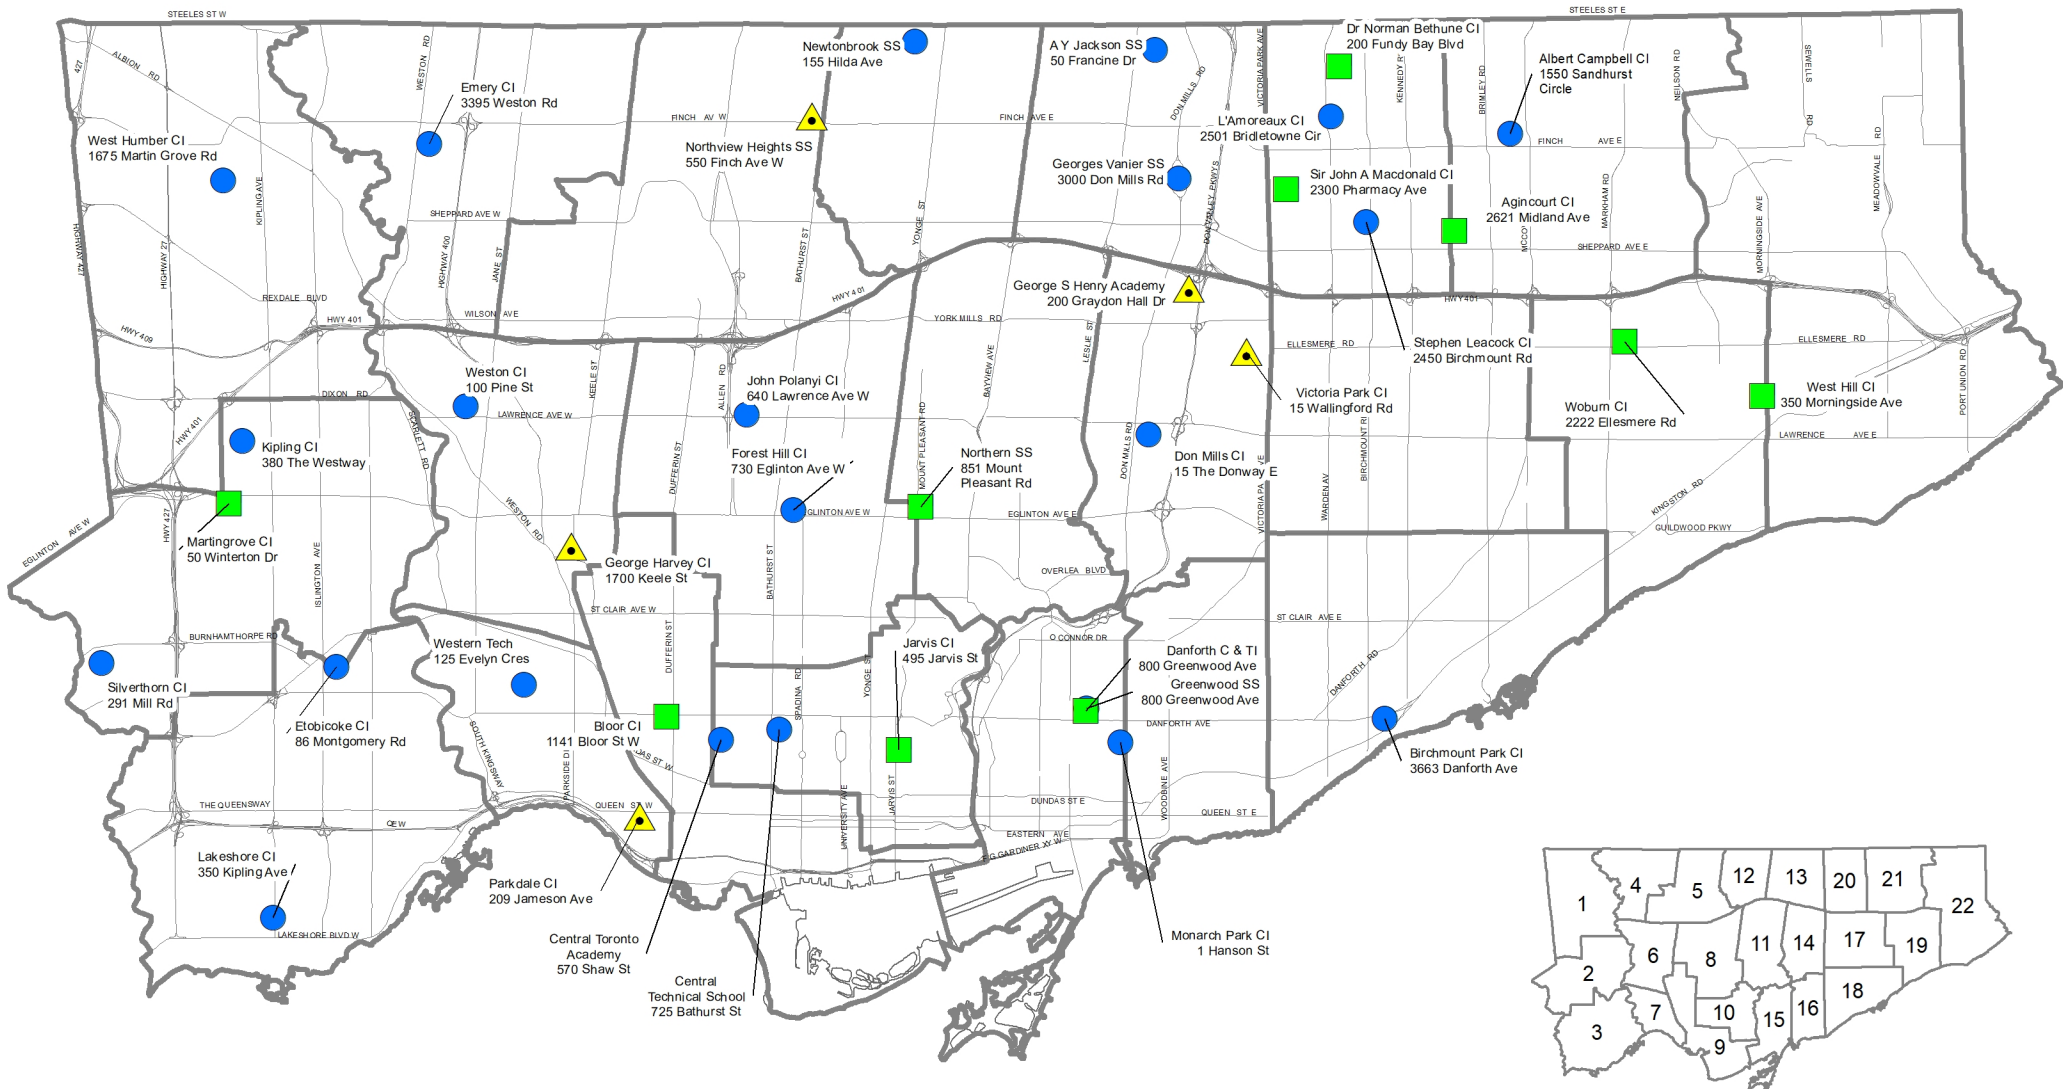

Designated Secondary Schools to Receive International Students 2021-2022

Produced by:
Strategy and Planning, TDSB
December 2020

Source:
Base Map - Geospatial Competency Centre
Facility - Strategy and Planning, TDSB

- Combination School
- Semestered School
- Non-Semestered School
- Major Road
- Ward