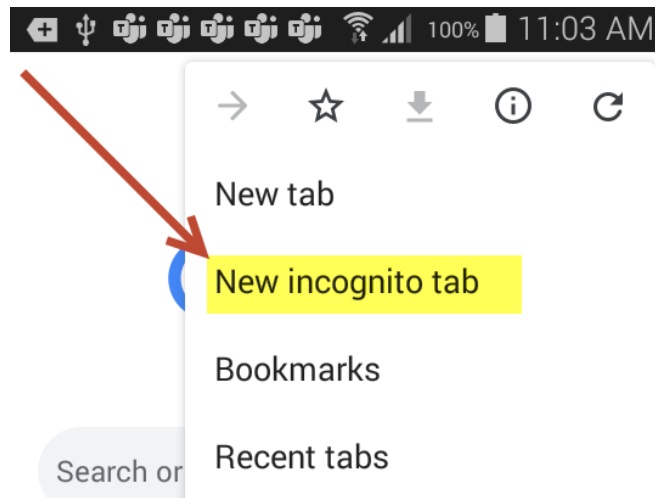

If you are using an Android phone or tablet, please follow these instructions in order to vote.

1. Open up a Chrome browser on your Android device:

2. Open a new “Incognito” tab in your Chrome browser

- a. Touch the three vertical dots at the top right of your Chrome browser to open the options menu

- b. In the options menu, the “New incognito tab” to open an incognito tab

3. On the incognito tab, go to the TDSB public website at www.tdsb.on.ca. Follow the links on the TDSB public website to go to the Student/Trustee information page.