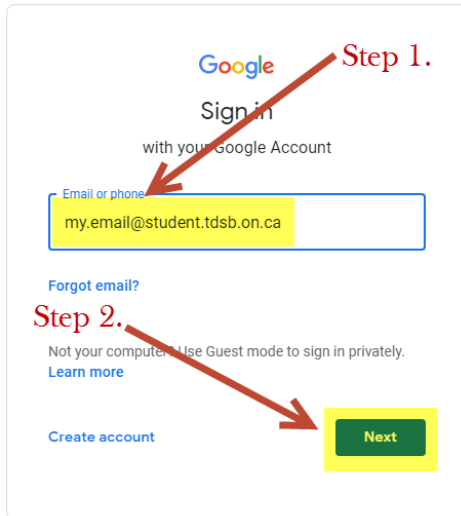

5. On the Google Sign-In page, enter your TDSB student Gmail account name (e.g., my.email@student.tdsb.on.ca). Then touch the “Next” button: