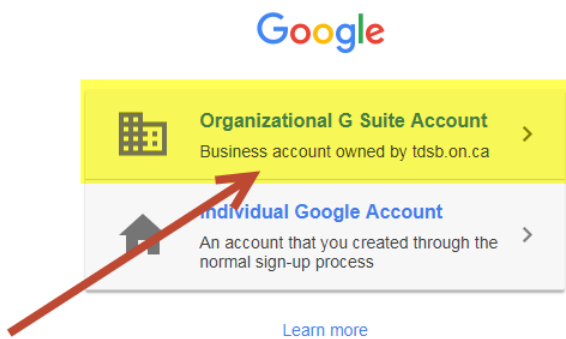

6. You might be asked whether to use your “Organizational G Suite Account” or your “Individual Google Account.” If so, touch “Organizational G Suite Account.” You will be taken to the AW login page to enter your TDSB student number and password: