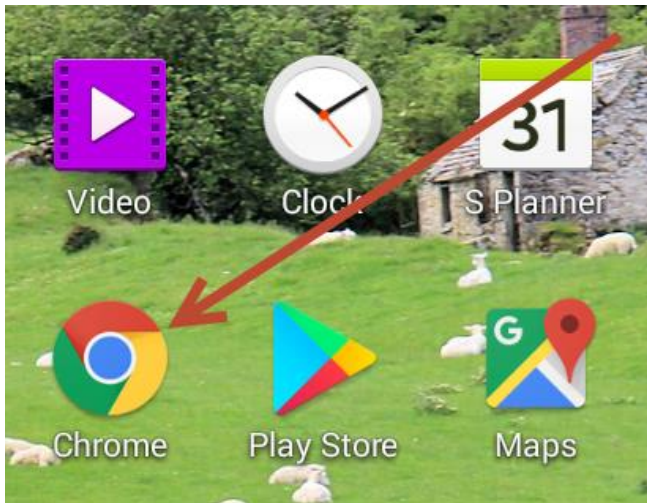

If you are using an Android phone or tablet, please follow these instructions in order to vote.

1. Open up a Chrome browser on your Android device:

2. Open a new “Incognito” tab in your Chrome browser

- a. Touch the three vertical dots at the top right of your Chrome browser to open the options menu