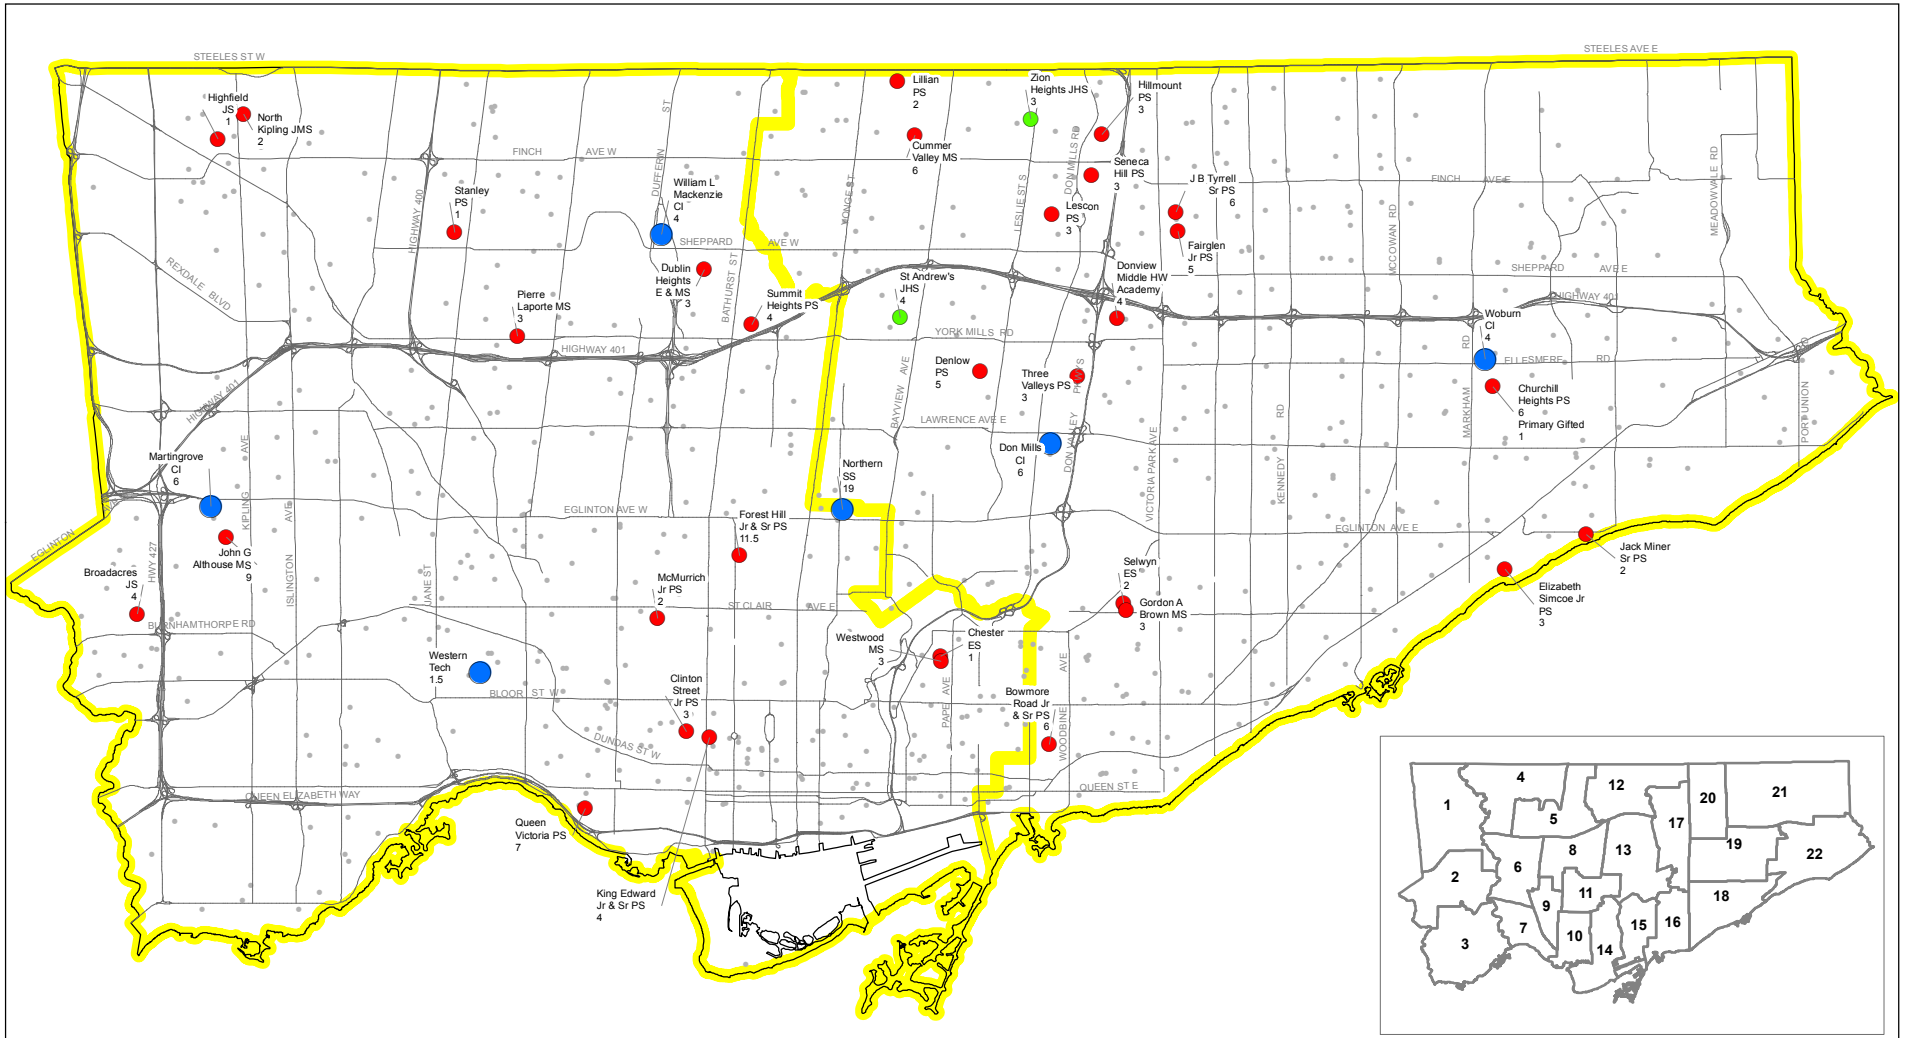

Schools with Gifted and Primary Gifted Programs 2014-2015

Produced by:
 Planning Division, TDSB
 September 2014
 Source:
 Base Map- Geospatial Competency Centre
 Facility - Planning Division, TDSB
 Data- Special Education, TDSB
 L:/GIS/project/Special Education Program/2014-2015/SpEd

Legend

- Elementary School
- Junior High School
- Secondary School
- TDSB Facility
- Major Road
- Ward
- Region