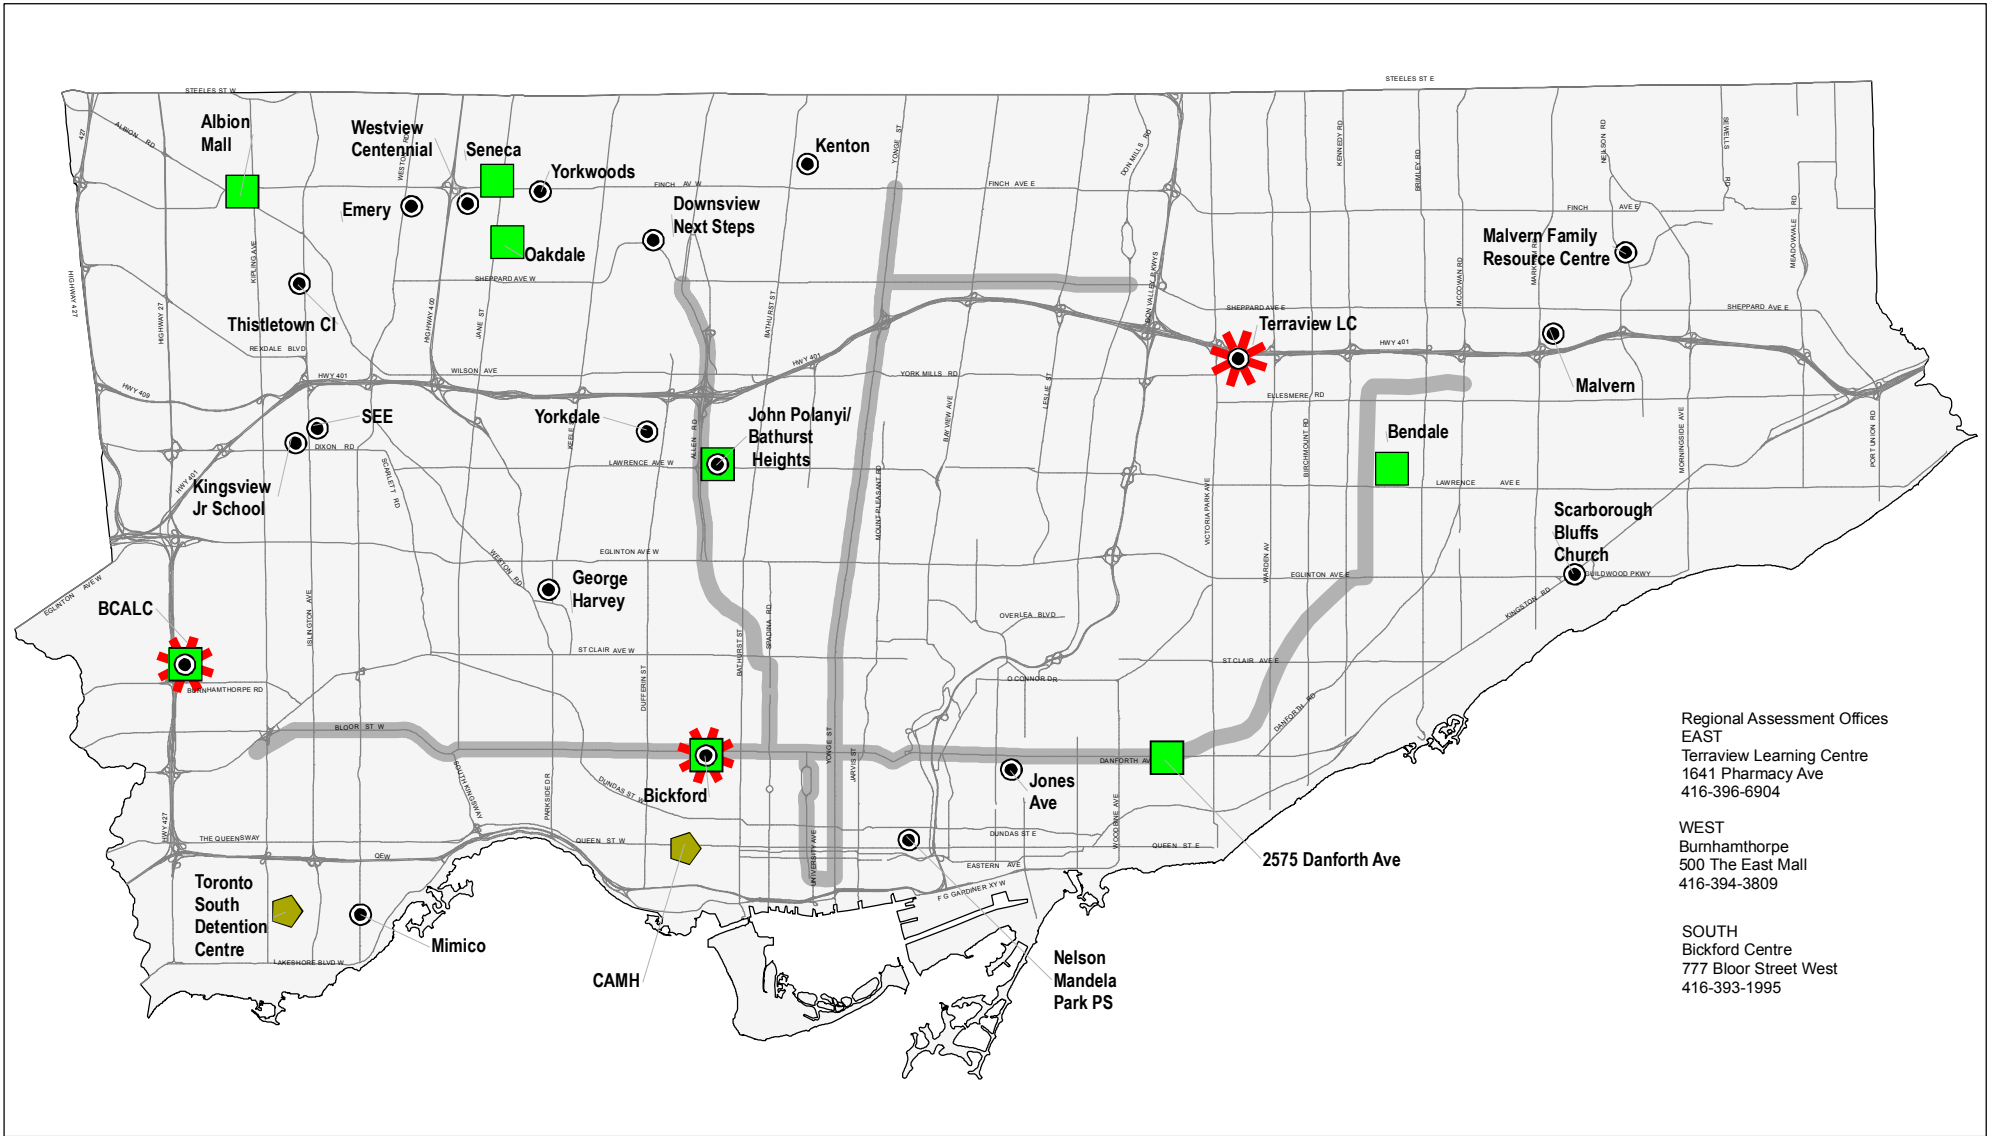

Essential Skill Upgrading (ESU) 2016-2017

Regional Assessment Offices
EAST
 Terraview Learning Centre
 1641 Pharmacy Ave
 416-396-6904

WEST
 Burnhamthorpe
 500 The East Mall
 416-394-3809

SOUTH
 Bickford Centre
 777 Bloor Street West
 416-393-1995

Produced by:
 Planning Division, TDSB
 August 2016
 Source:
 Base Map- Geospatial Competency Centre
 Facility - Planning Division, TDSB
 Data- City of Toronto

- Legend:
-  Major Road
 -  TTC Subway
 -  Daytime
 -  Evening
 -  Partnership
 -  Regional Assessment Office