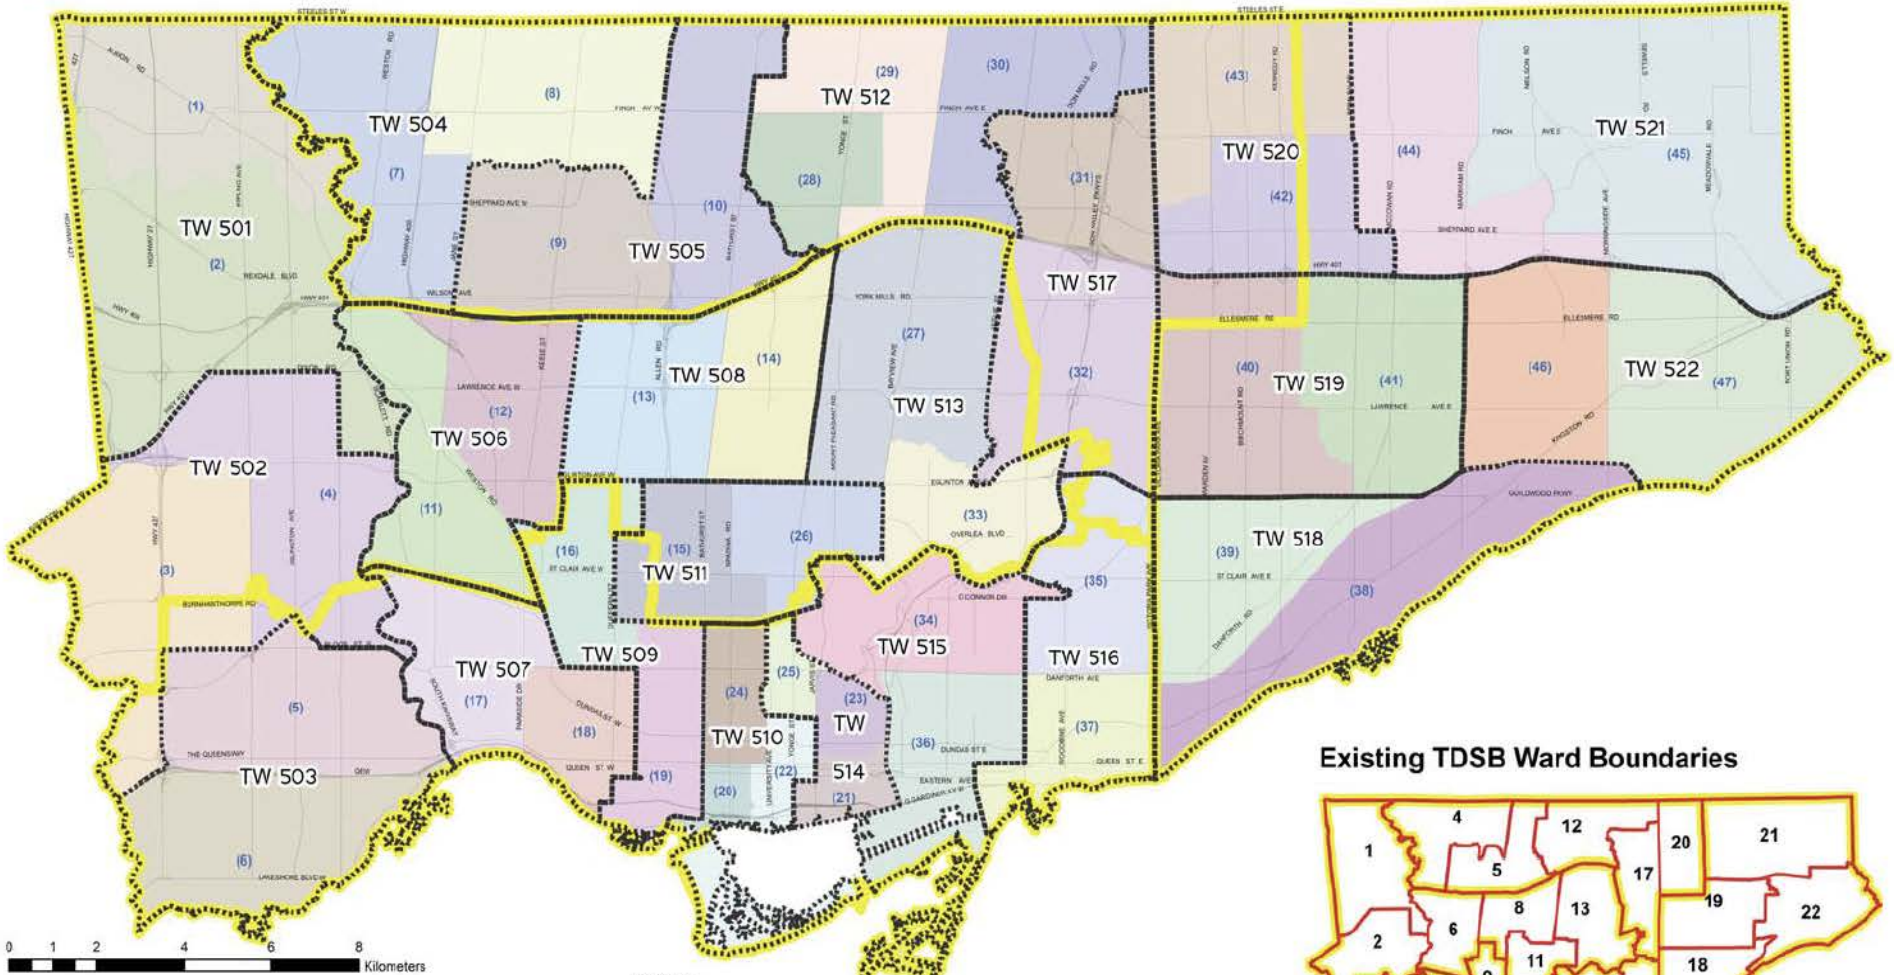

# TDSB TRUSTEE WARD BOUNDARY REVIEW: OPTION 5 - LEARNING CENTRE BOUNDARIES

Existing TDSB Ward Boundaries

- Legend:
- Coloured Polygons are New City of Toronto Ward Boundary
  - TDSB Trustee Ward Boundary - Option 5 Learning Centre Boundaries
  - Current Trustee Ward Boundary
  - Learning Centre Boundary
  - Major Road

Produced by:  
Strategy & Planning,  
October 2017  
Source:  
Base Map- Geospatial Competency Centre

L:\GIS\project\Toronto Ward Boundary Review\  
P20171023City Ward Boundaries adopted Nov 2016 and Option1b.mxd