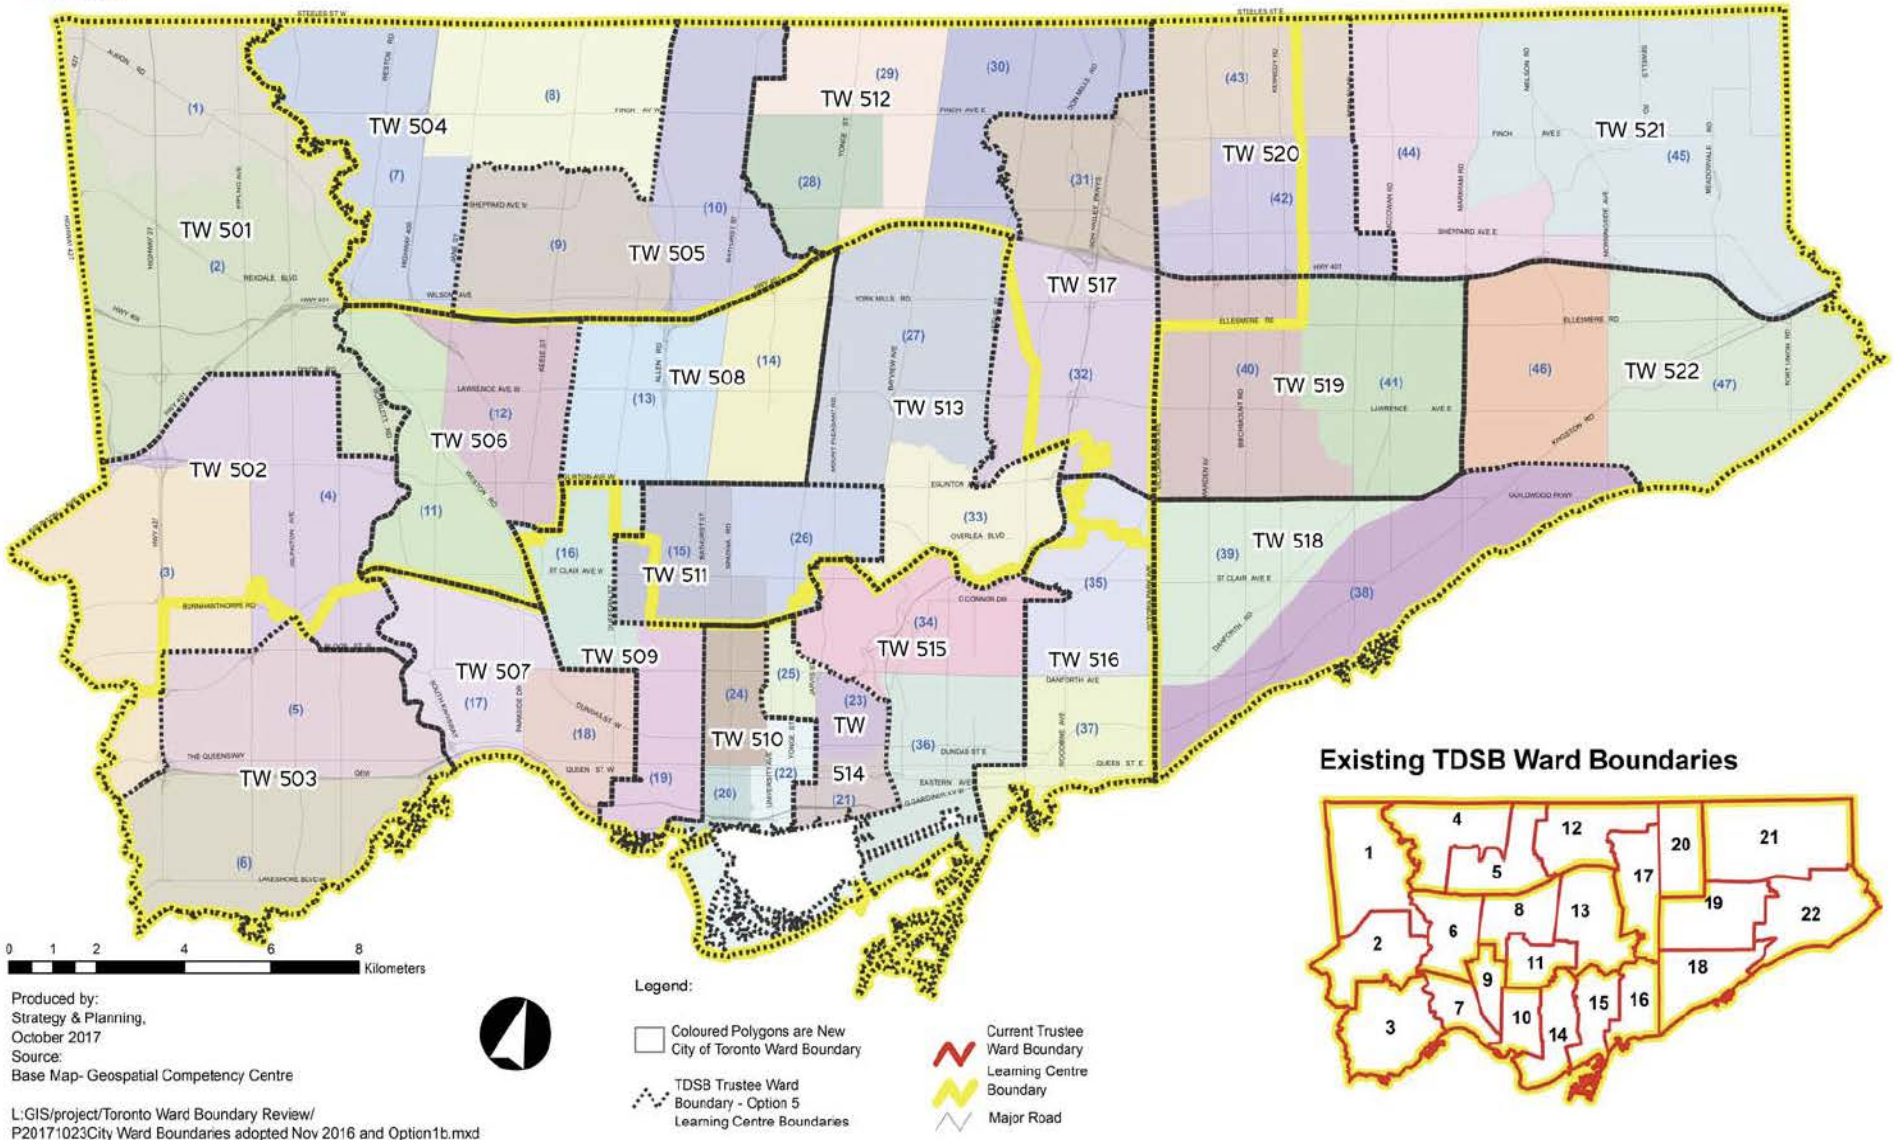

TDSB TRUSTEE WARD BOUNDARY REVIEW: OPTION 5 - LEARNING CENTRE BOUNDARIES

Produced by:
Strategy & Planning,
October 2017
Source:
Base Map- Geospatial Competency Centre

L:\GIS\project\Toronto Ward Boundary Review\
P20171023City Ward Boundaries adopted Nov 2016 and Option1b.mxd