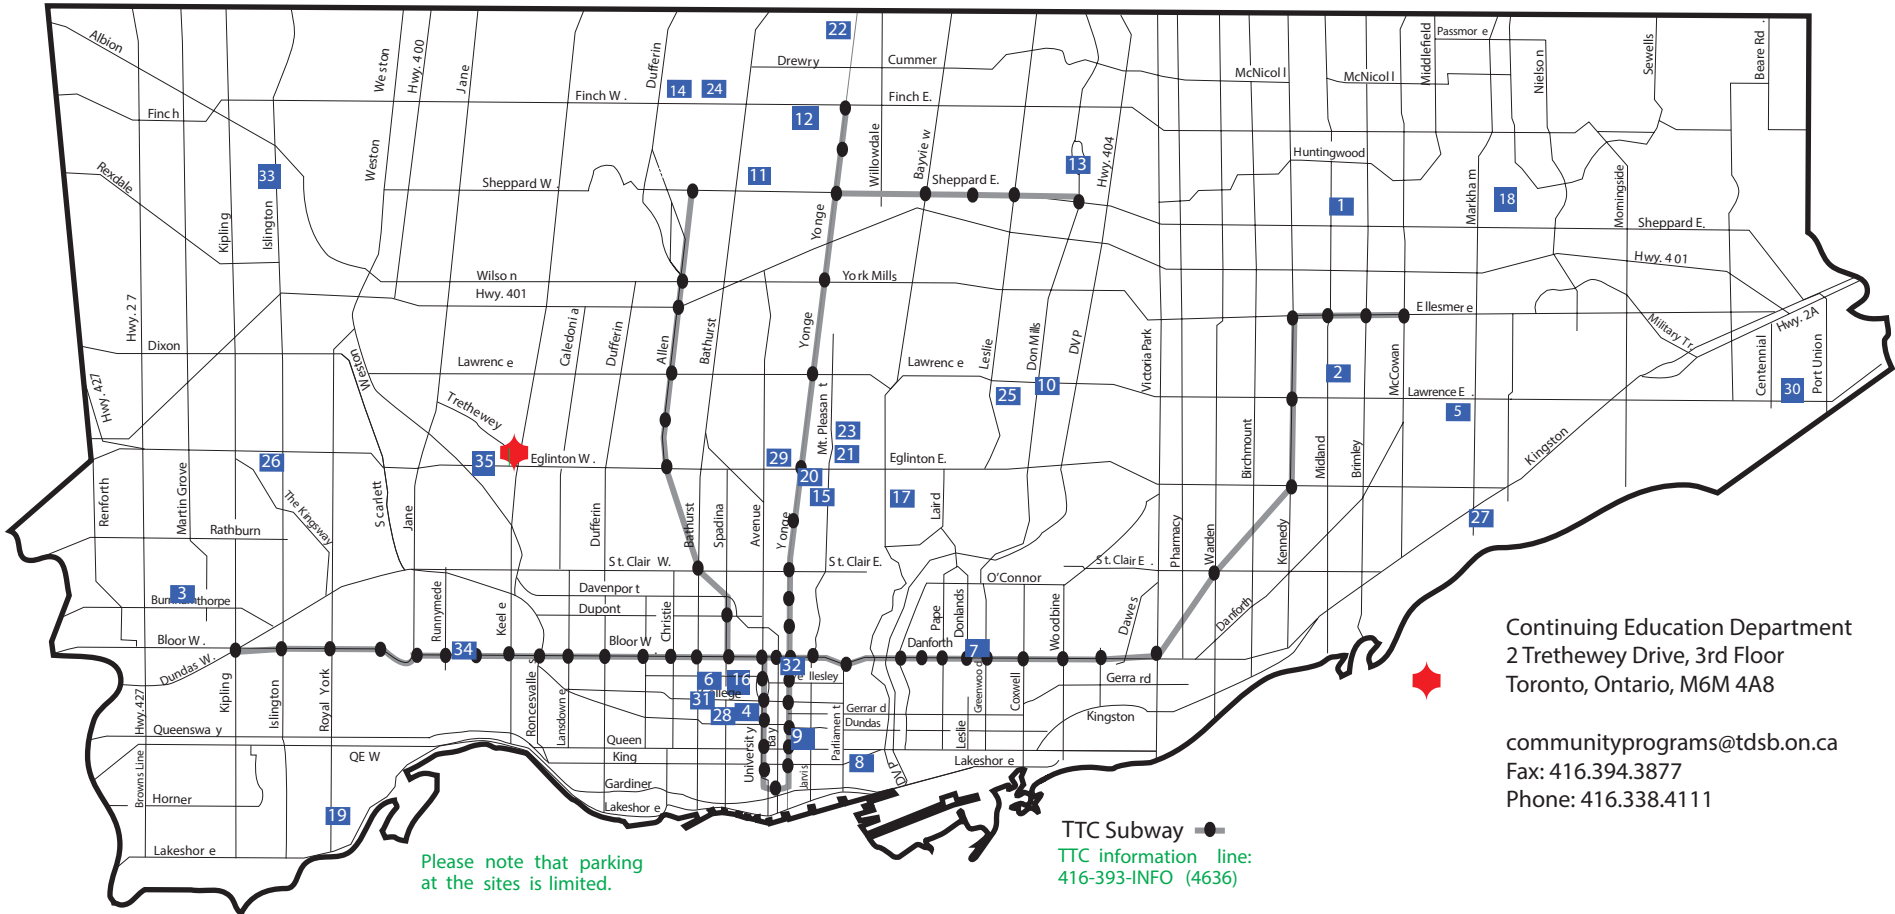

COMMUNITY PROGRAMS SITE MAP

Continuing Education Department
 2 Trethewey Drive, 3rd Floor
 Toronto, Ontario, M6M 4A8

communityprograms@tdsb.on.ca
 Fax: 416.394.3877
 Phone: 416.338.4111

- | | | | | | |
|---|--|---|--|---|--|
| 1 Agincourt CI
2621 Midland Avenue | 8 Dixon Hall
58 Sumach Street | 15 Janet Magee Manor
71 Merton Street | 22 Newtonbrook SS
155 Hilda Avenue | 29 Second Mile Club -
Orchard View Branch
174 Orchard View Blvd. | 35 York Memorial CI
2690 Eglinton Avenue West |
| 2 Bendale BTI
1555 Midland Avenue | 9 Dixon Hall
188 Carlton Street | 16 King Edward PS
112 Lippincott Ave | 23 Northern S S
851 Mt. Pleasant Road | 30 Sir Oliver Mowat CI
5400 Lawrence Avenue East | |
| 3 Burnhamthorpe CALC
500 The East Mall | 10 Don Mills CI
15 The Donway East | 17 Leaside HS
200 Hanna Road | 24 Northview HTS
550 Finch Avenue West | 31 St. Stephen's Community
House Senior's Activities Ctr
340 College Street, Unit 360 | |
| 4 Cecil Community Centre
58 Cecil Street | 11 Earl Bales CC
4169 Bathurst Street | 18 Lester B. Pearson CI
150 Tapscott Road | 25 Overland LC
55 Overland Drive | 32 Sunshine Seniors Centre
117 Bloor Street East | |
| 5 Cedarbrae CI
550 Markham Road | 12 Edithvale CRC
131 Finch Avenue West | 19 Mimico AC
255 Royal York Road | 26 Richview CI
1738 Islington Avenue | 33 Thistletown CI
20 Fordwich Crescent | |
| 6 Central Technical
725 Bathurst Street | 13 Georges Vanier SS
3000 Don Mills Road | 20 Montgomery Place
130 Eglinton Avenue East | 27 Scarborough Village CC
3600 Kingston Road | 34 Western Technical CI
125 Evelyn Crescent | |
| 7 Danforth CTI
800 Greenwood Avenue | 14 Herbert H.
Carnegie/ Centennial
580 Finch Avenue West | 21 Moore Place
801 Mt. Pleasant Road | 28 Second Mile Club -
Kensington Gardens
25 Brunswick Avenue | | |