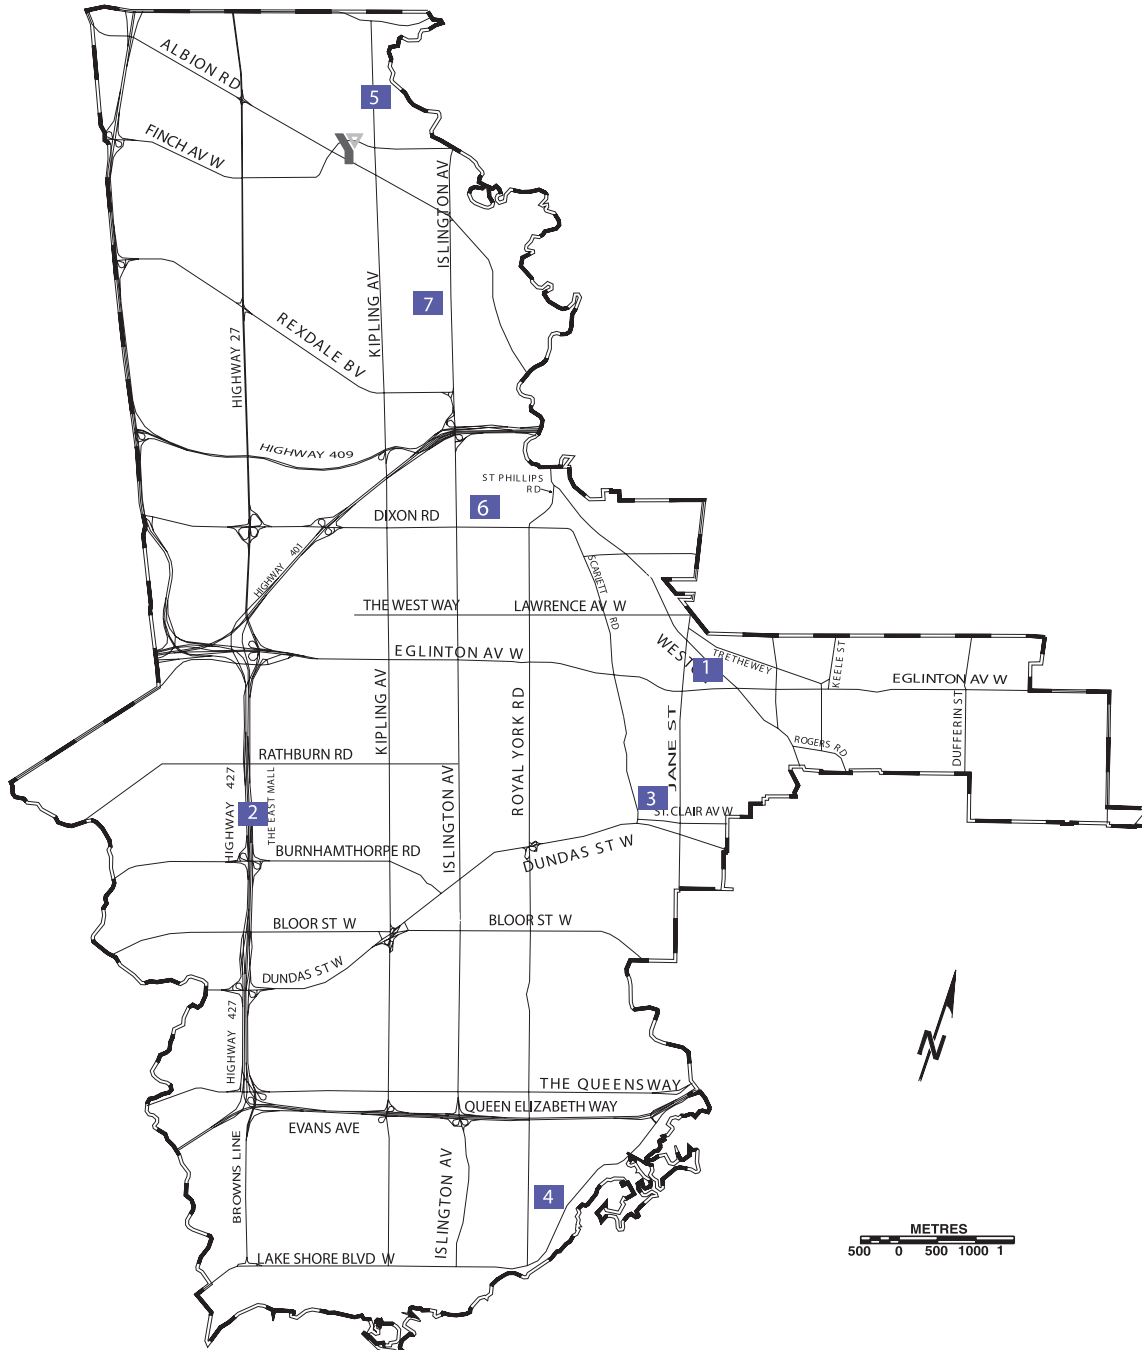

# East Locations

1. Canadian Centre for Victims of Torture
2. Dr. Marion Hilliard Senior Public School
3. Gooderham Learning Centre
4. L'Amoreaux Collegiate Institute
5. Military Trail Public School
6. Terraview Learning Centre
7. West Hill Collegiate Institute
8. Winston Churchill Collegiate Institute

YMCA Centre - Toronto  
 Milner Business Court  
 10 Milner Business  
 Court, Suite 600

# West Locations

1. Bala Avenue Community School
2. Burnhamthorpe Adult Learning Centre
3. Lambton Park Community School
4. Mimico Adult Centre
5. North Albion Collegiate Institute
6. School of Experiential Education
7. Thistletown Collegiate Institute

# South Locations

1. 220 Oak Street
2. 519 Church Street Community Centre
3. 3000 Danforth ESL
4. Bickford Centre
5. Bruce Public School
6. Canadian Centre for Victims of Torture (Jarvis)
7. Cecil Street Community Centre
8. Charles G. Fraser Public School
9. Crescent Town Recreation Centre
10. George Webster Public School
11. Hamilton Apartment Building
12. Hong Fook Mental Health Association
13. Jones Avenue Adult Centre
14. Kensington Community School
15. Lord Dufferin Junior & Senior Public School
16. Moore Place
17. Parkdale Collegiate Institute
18. Parkdale Library
19. Queen Alexandra Public School
20. Riverdale Collegiate Institute
21. Riverdale Library
22. Shirley Street Junior Public School
23. Skills for Change
24. St. Stephen's Community House (Bellevue)
25. St. Stephen's Youth Employment Centre
26. Westwood Middle School