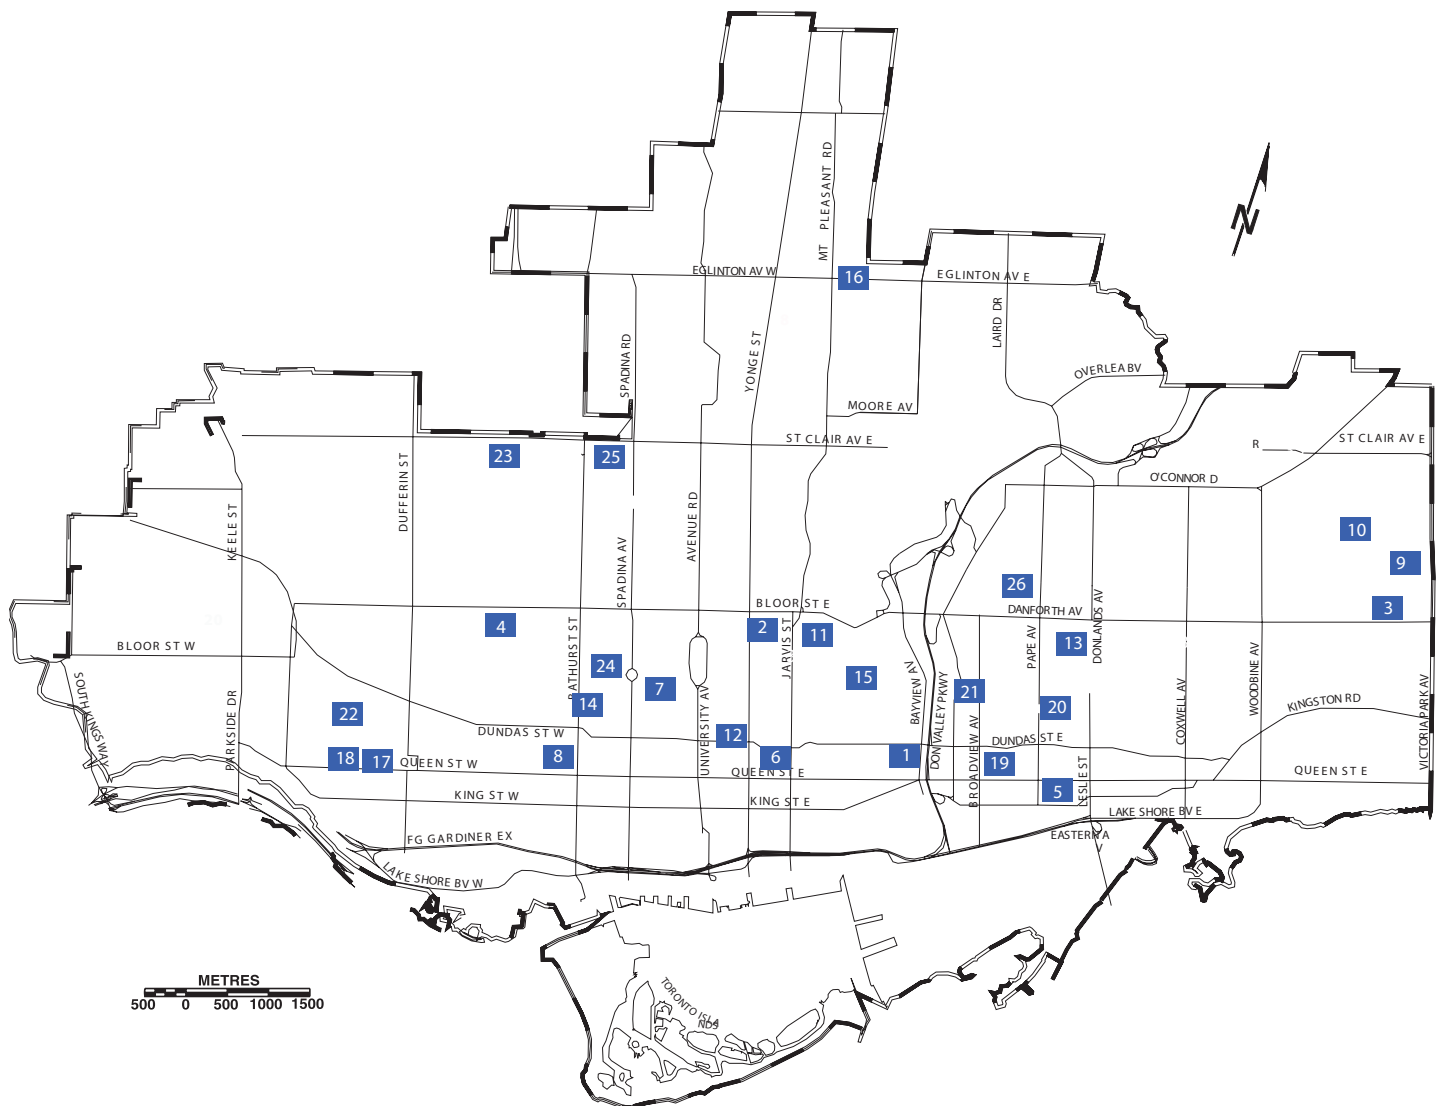

South Locations

1. 220 Oak Street
2. 519 Church Street Community Centre
3. 3000 Danforth ESL
4. Bickford Centre
5. Bruce Public School
6. Canadian Centre for Victims of Torture (Jarvis)
7. Cecil Street Community Centre
8. Charles G. Fraser Public School
9. Crescent Town Recreation Centre
10. George Webster Public School
11. Hamilton Apartment Building
12. Hong Fook Mental Health Association
13. Jones Avenue Adult Centre
14. Kensington Community School
15. Lord Dufferin Junior & Senior Public School
16. Moore Place
17. Parkdale Collegiate Institute
18. Parkdale Library
19. Queen Alexandra Public School
20. Riverdale Collegiate Institute
21. Riverdale Library
22. Shirley Street Junior Public School
23. Skills for Change
24. St. Stephen's Community House (Bellevue)
25. St. Stephen's Youth Employment Centre
26. Westwood Middle School

Y
YMCA Centre
Toronto Central
Grosvenor Street
20 Grosvenor Street,
3rd Floor