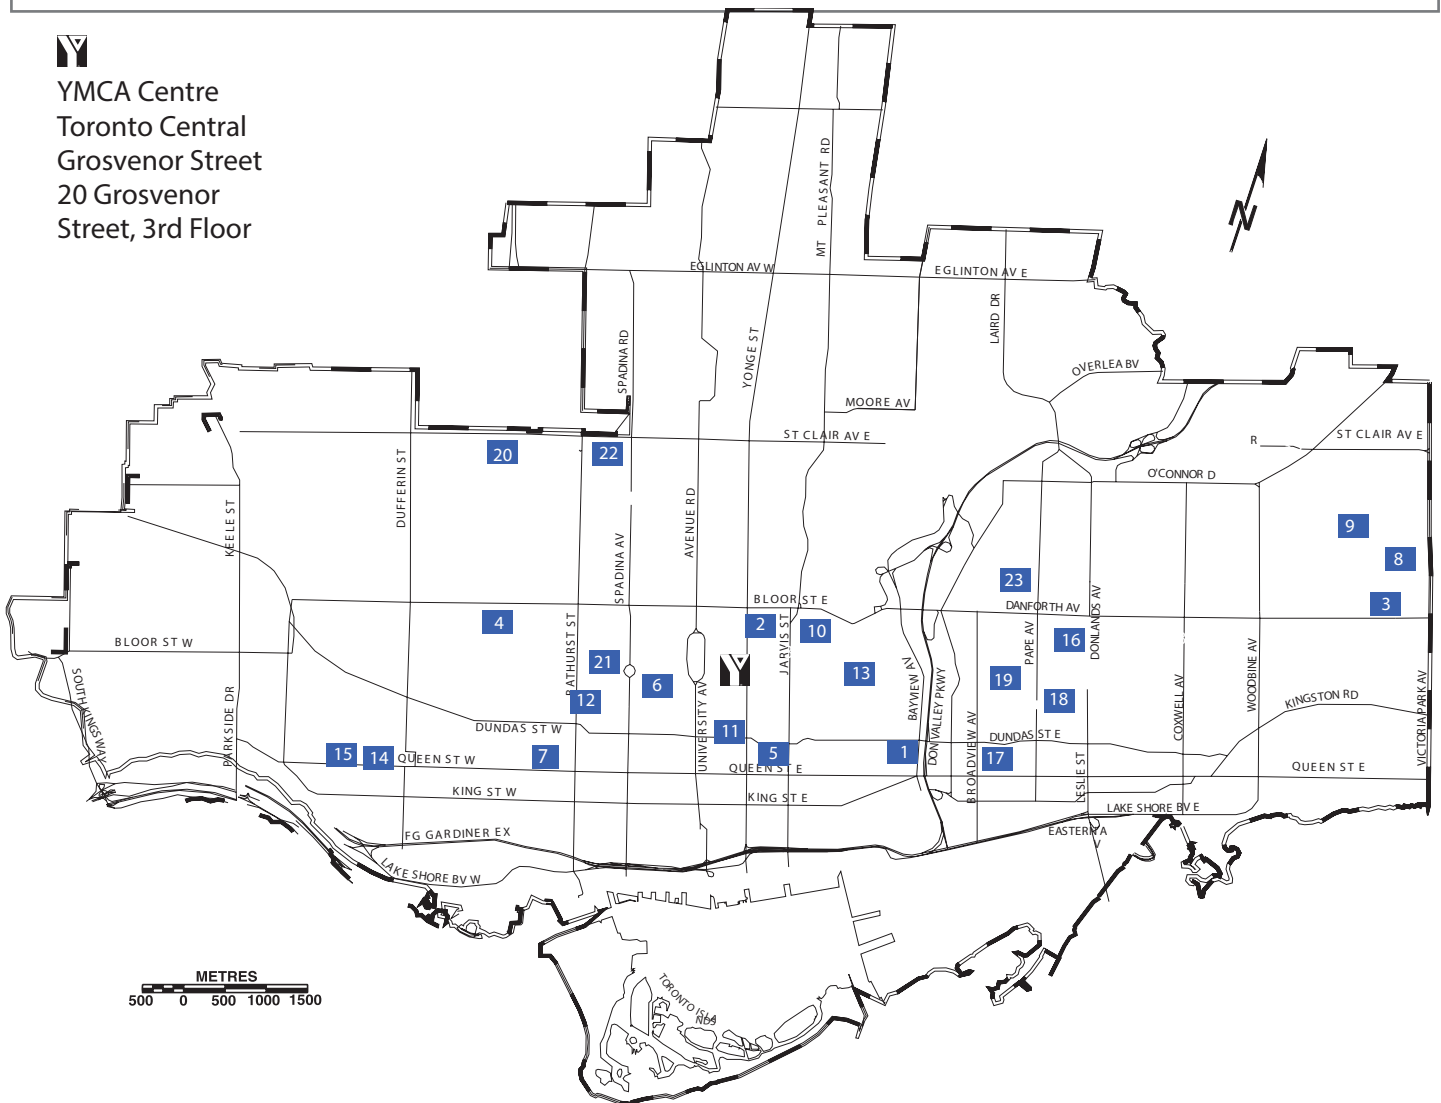

South Locations

1. 220 Oak Street
2. 519 Church Street Community Centre
3. 3000 Danforth ESL
4. Bickford Centre
5. Canadian Centre for Victims of Torture (Jarvis)
6. Cecil Street Community Centre
7. Charles G. Fraser Public School
8. Crescent Town Recreation Centre
9. George Webster Public School
10. Hamilton Apartment Building
11. Hong Fook Mental Health Association
12. Kensington Community School
13. Lord Dufferin Junior & Senior Public School
14. Parkdale Collegiate Institute
15. Parkdale Library
16. Queen Alexandra Public School
17. Phin Avenue Adult ESL Centre
18. Riverdale Collegiate Institute
19. Riverdale Library
20. Skills for Change
21. St. Stephen's Community House (Bellevue)
22. St. Stephen's Youth Employment Centre
23. Westwood Middle School

YMCA Centre
Toronto Central
Grosvenor Street
20 Grosvenor
Street, 3rd Floor

North Locations

- 1. Amesbury Community Centre
- 2. Bathurst Place
- 3. Beecroft Manor
- 4. Cliffwood Manor
- 5. Dennis Timbrell Recreation Centre
- 6. Downsview Library
- 7. Drewry Place
- 8. Emery Collegiate Institute
- 9. Fairview Library
- 10. Fisherville Senior Public School
- 11. Georges Vanier Secondary School
- 12. John Polanyi Adult Learning Centre
- 13. JIAS - 15 Hove
- 14. JIAS - B'nai B'rith
- 15. JIAS - Sheppard Place
- 16. Lansing United Church
- 17. Mitchell Field Community Centre
- 18. North Central Adult ESL Centre
- 19. North York Central Library
- 20. Oakdale Community Centre
- 21. Oakdale Park Middle School
- 22. O'Connor (Sunrise Towers)
- 23. Overland Learning Centre
- 24. Parkway Forest Community Centre
- 25. Pleasant View Library
- 26. Rockford Public School
- 27. Seneca Towers
- 28. Stanley Public School
- 29. Stilecroft Public School
- 30. Westview Centennial Secondary School
- 31. Willowdale Manor
- 32. Yorkminster Citadel

YMCA Centre - Toronto Dufferin Street
 4580 Dufferin Street, 2nd floor

YMCA Centre - Consumers Road
 251 Consumers Road, Suite 110