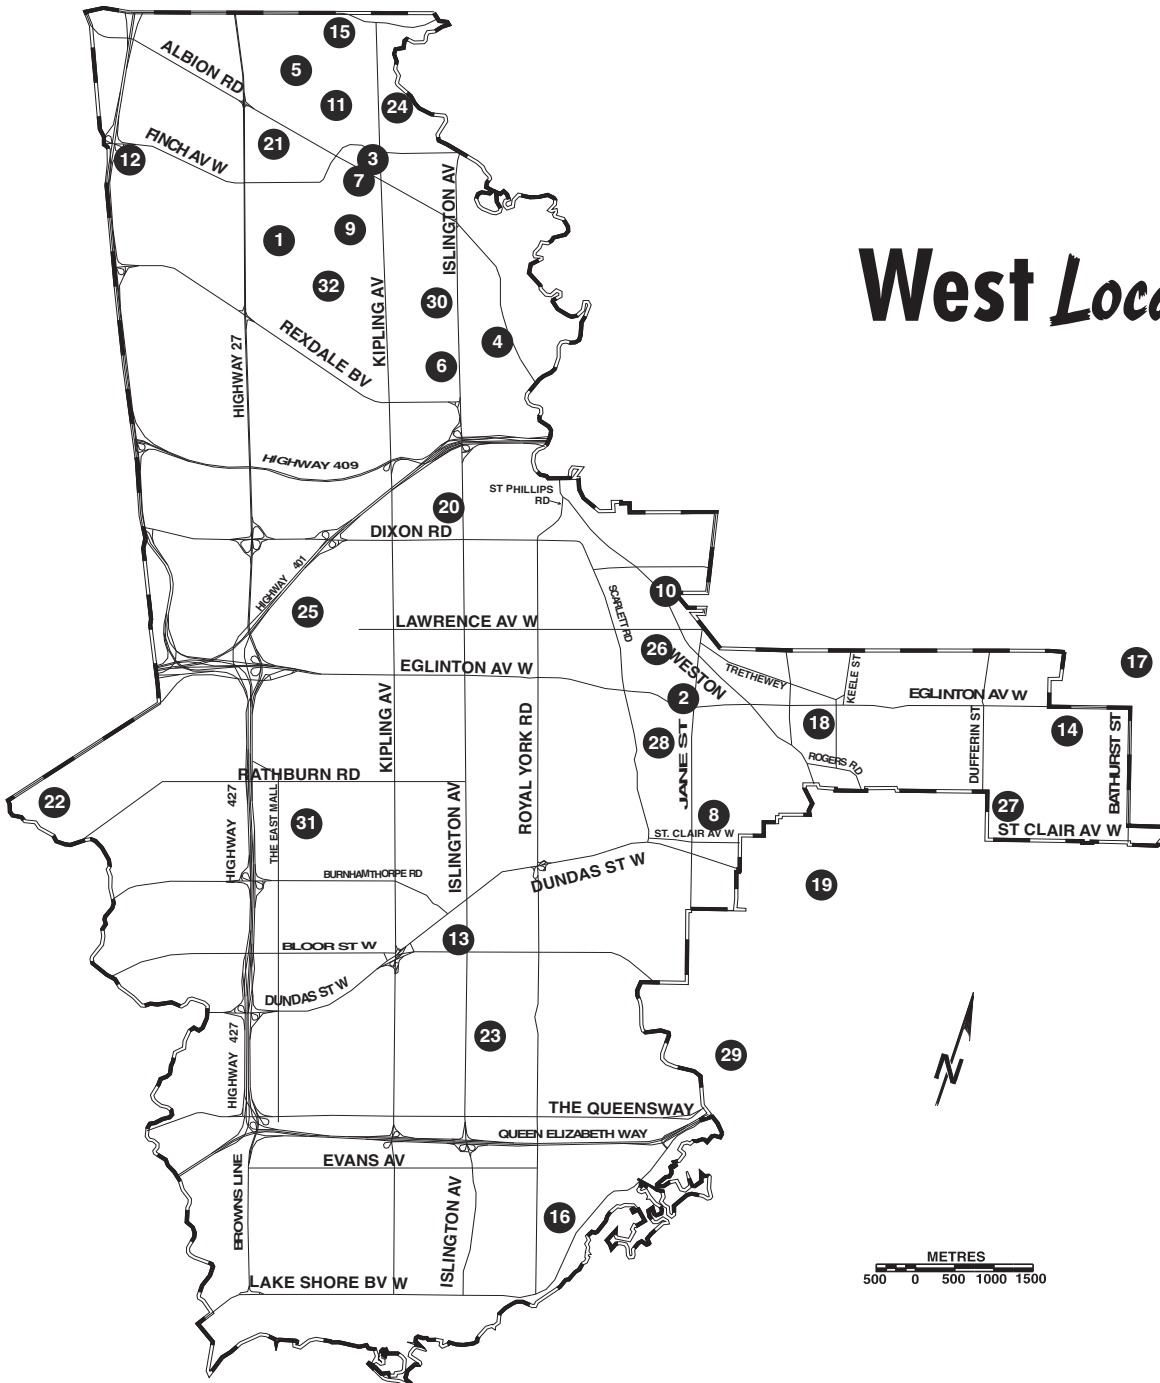

West Locations

1 Albion Heights J.M.S.	13 Islington J.M.S.	25 Parkfield J.S.
2 Bala Ave. C.S.	14 J.R. Wilcox C.S.	26 Portage Trail Jr. & M.S.
3 Beaumonde Hts. J.M.S.	15 John D. Parker J.S.	27 Rawlinson C.S.
4 Braeburn J.S.	16 John English J.S.	28 Roselands J. P.S.
5 Clairville J.S.	17 John Ross Robertson P.S.	29 Swansea P.S.
6 Elmlea J.S.	18 Kane M.S.	30 The Elms J.M.S.
7 Elmbank J.M.A.	19 Keele/Mountview PS	31 West Glen J.S.
8 George Syme C.S.	20 Kingsview Village J.S.	32 West Humber J.M.S.
9 Greenholme J.S.	21 Melody Village J.S.	
10 H. J. Alexander C.S.	22 Millwood J.S.	
11 Highfield J.S.	23 Norseman J.M.S.	
12 Humberwood Down A.	24 North Kipling J.M.S.