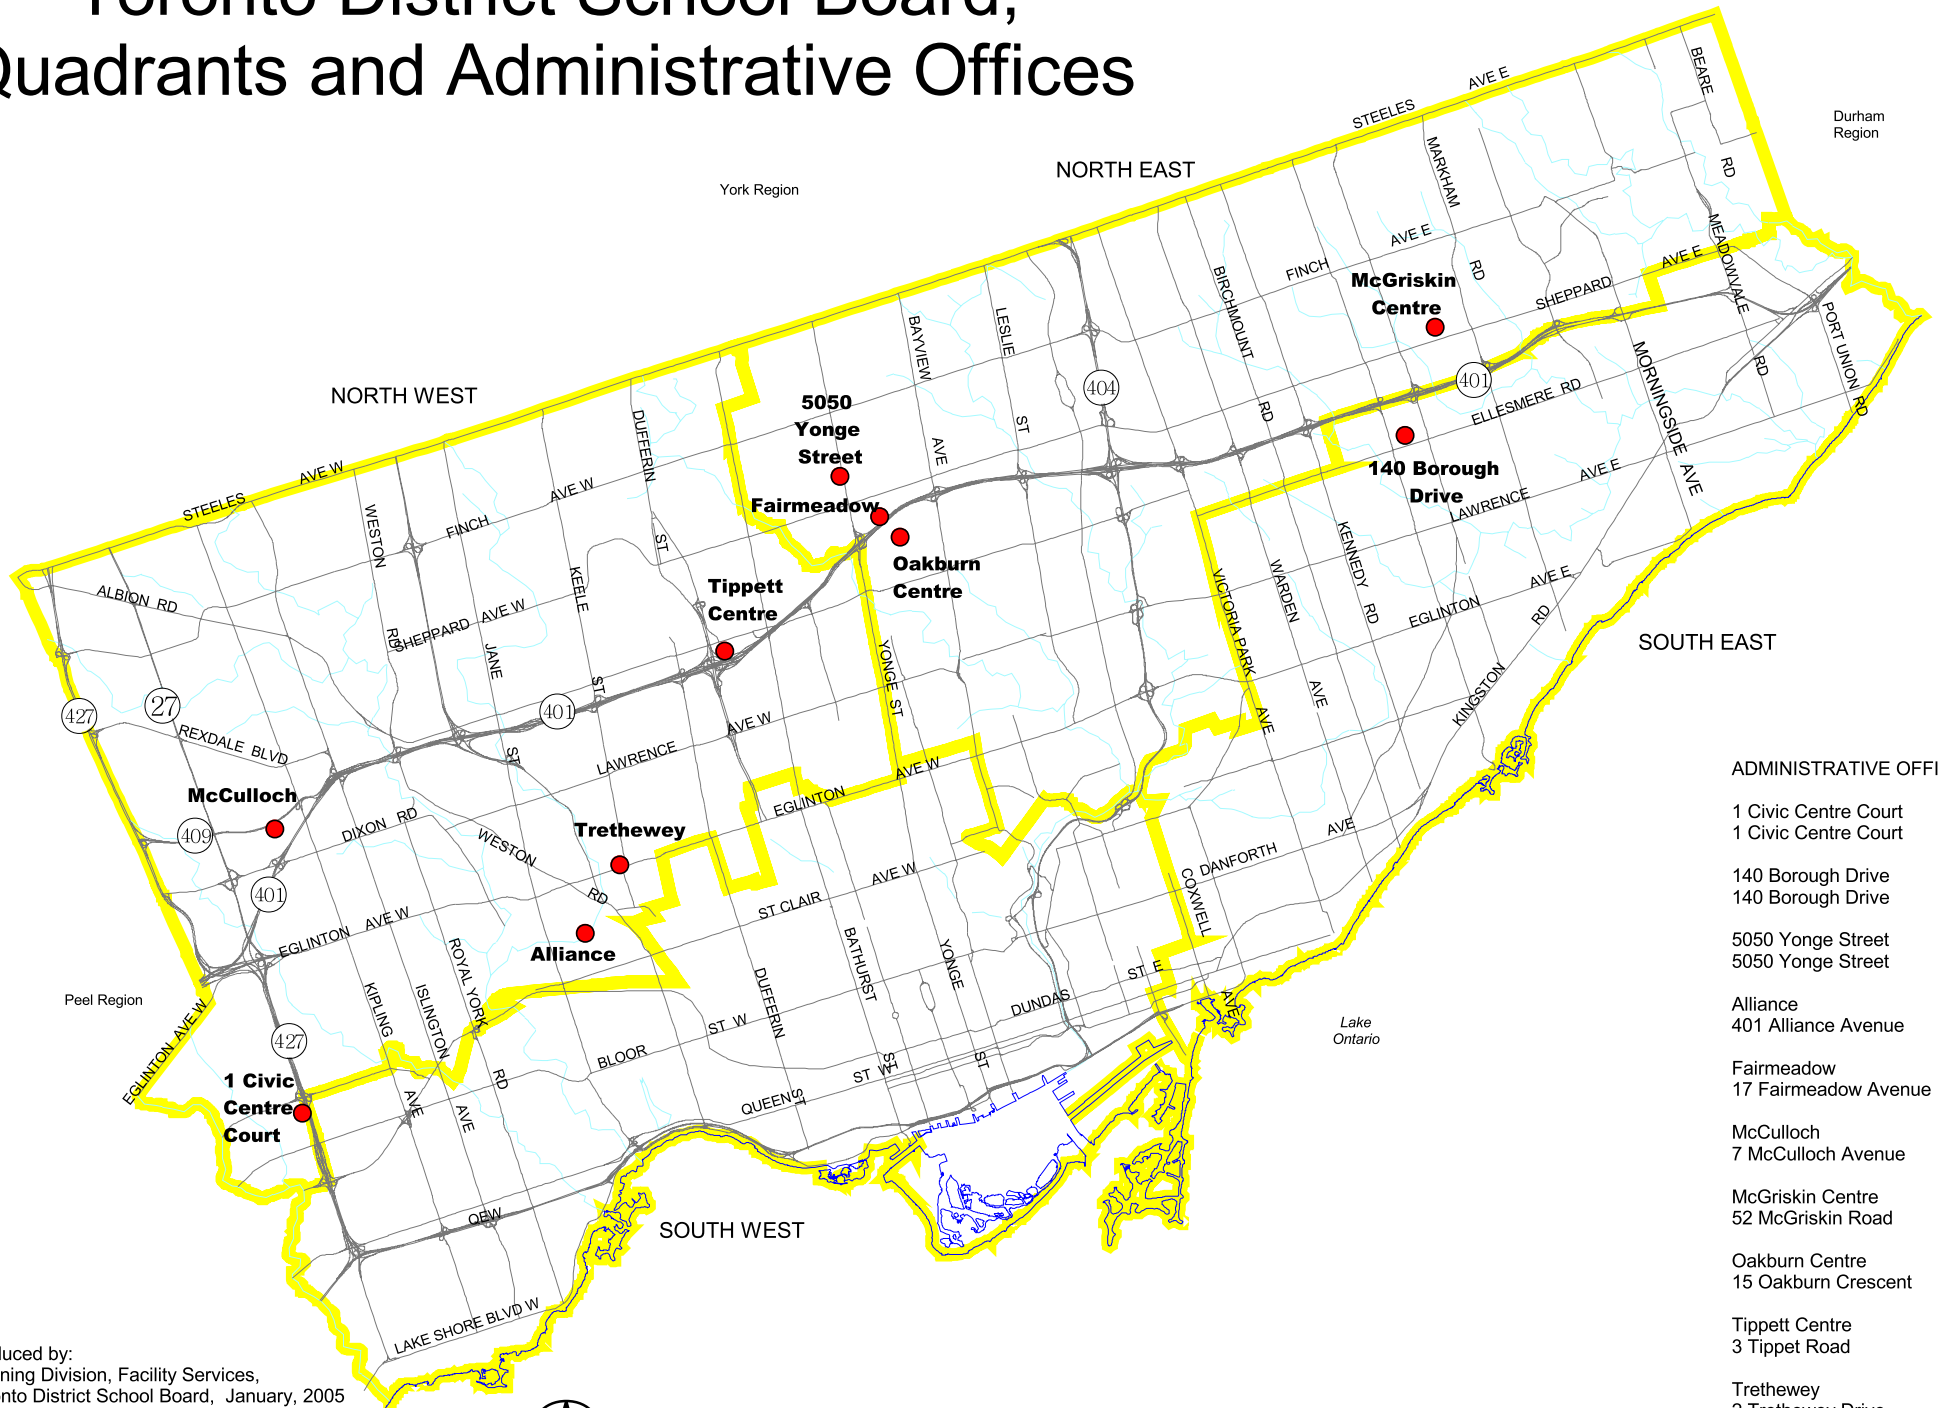

# Toronto District School Board, Quadrants and Administrative Offices

**ADMINISTRATIVE OFFICE**

- 1 Civic Centre Court
- 1 Civic Centre Court
- 140 Borough Drive
- 140 Borough Drive
- 5050 Yonge Street
- 5050 Yonge Street
- Alliance
- 401 Alliance Avenue
- Fairmeadow
- 17 Fairmeadow Avenue
- McCulloch
- 7 McCulloch Avenue
- McGriskin Centre
- 52 McGriskin Road
- Oakburn Centre
- 15 Oakburn Crescent
- Tippett Centre
- 3 Tippett Road
- Trethewey
- 2 Trethewey Drive

Produced by:  
Planning Division, Facility Services,  
Toronto District School Board, January, 2005  
Source:  
Base Map - Land Information Toronto  
Facility Data - Facility Services, TDSB  
f:gisdata/mw/fos/24fosby region