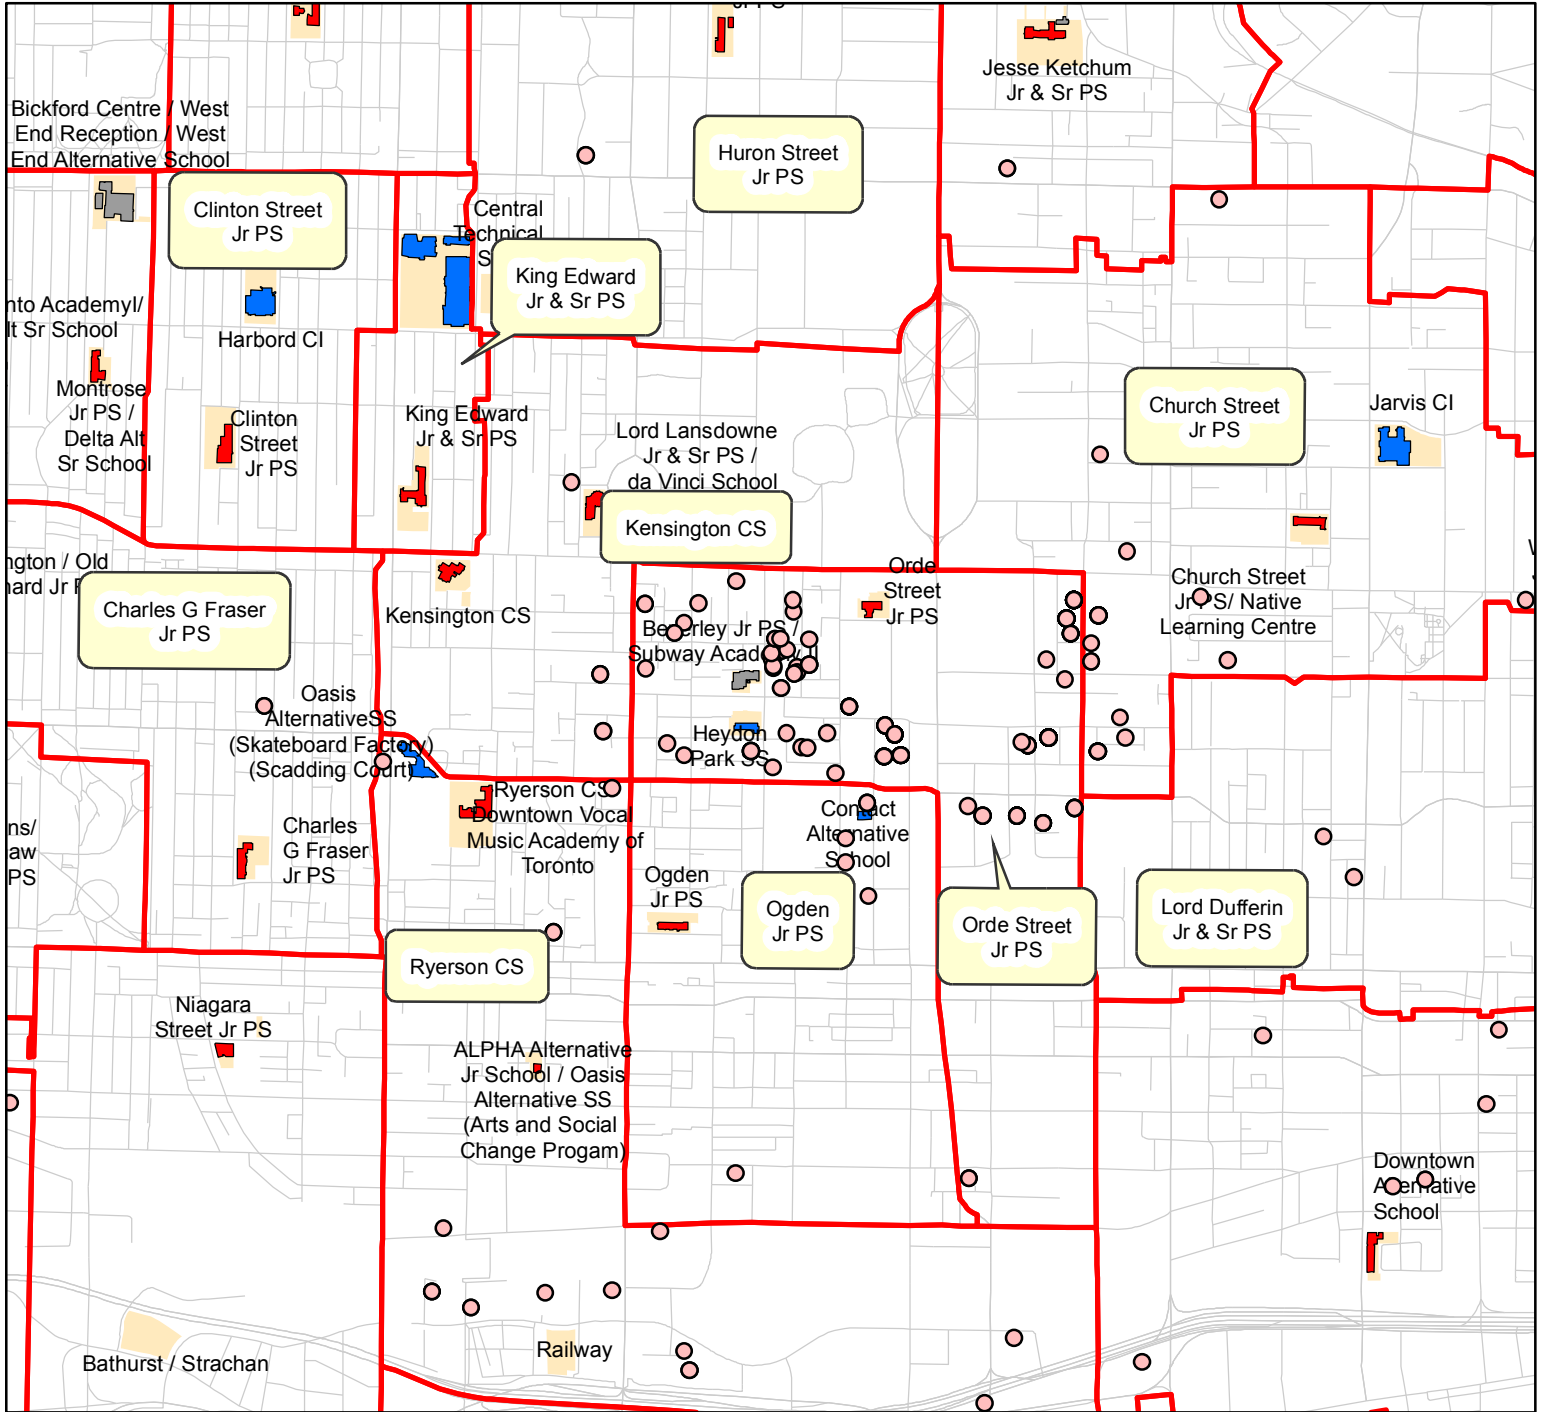

Locations of Orde Street Jr PS Students and Junior Attendance Areas, October 2014

Please note:
The lines on this map representing the Attendance Areas are approximate.
For specific information on designated schools to serve individual addresses, please consult the TDSB Street Guide.

Produced by:
Planning Division, TDSB
April 2015
Source:
Base Map - Geospatial Competency Centre
Facility - Planning Division, TDSB
Data - City of Toronto

- Legend:
- Elementary School
 - Secondary School
 - Other Facility
 - Site
 - Junior Attendance Area
 - Road
 - Railway
 - Utilityline
 - Waterway
 - Student Address