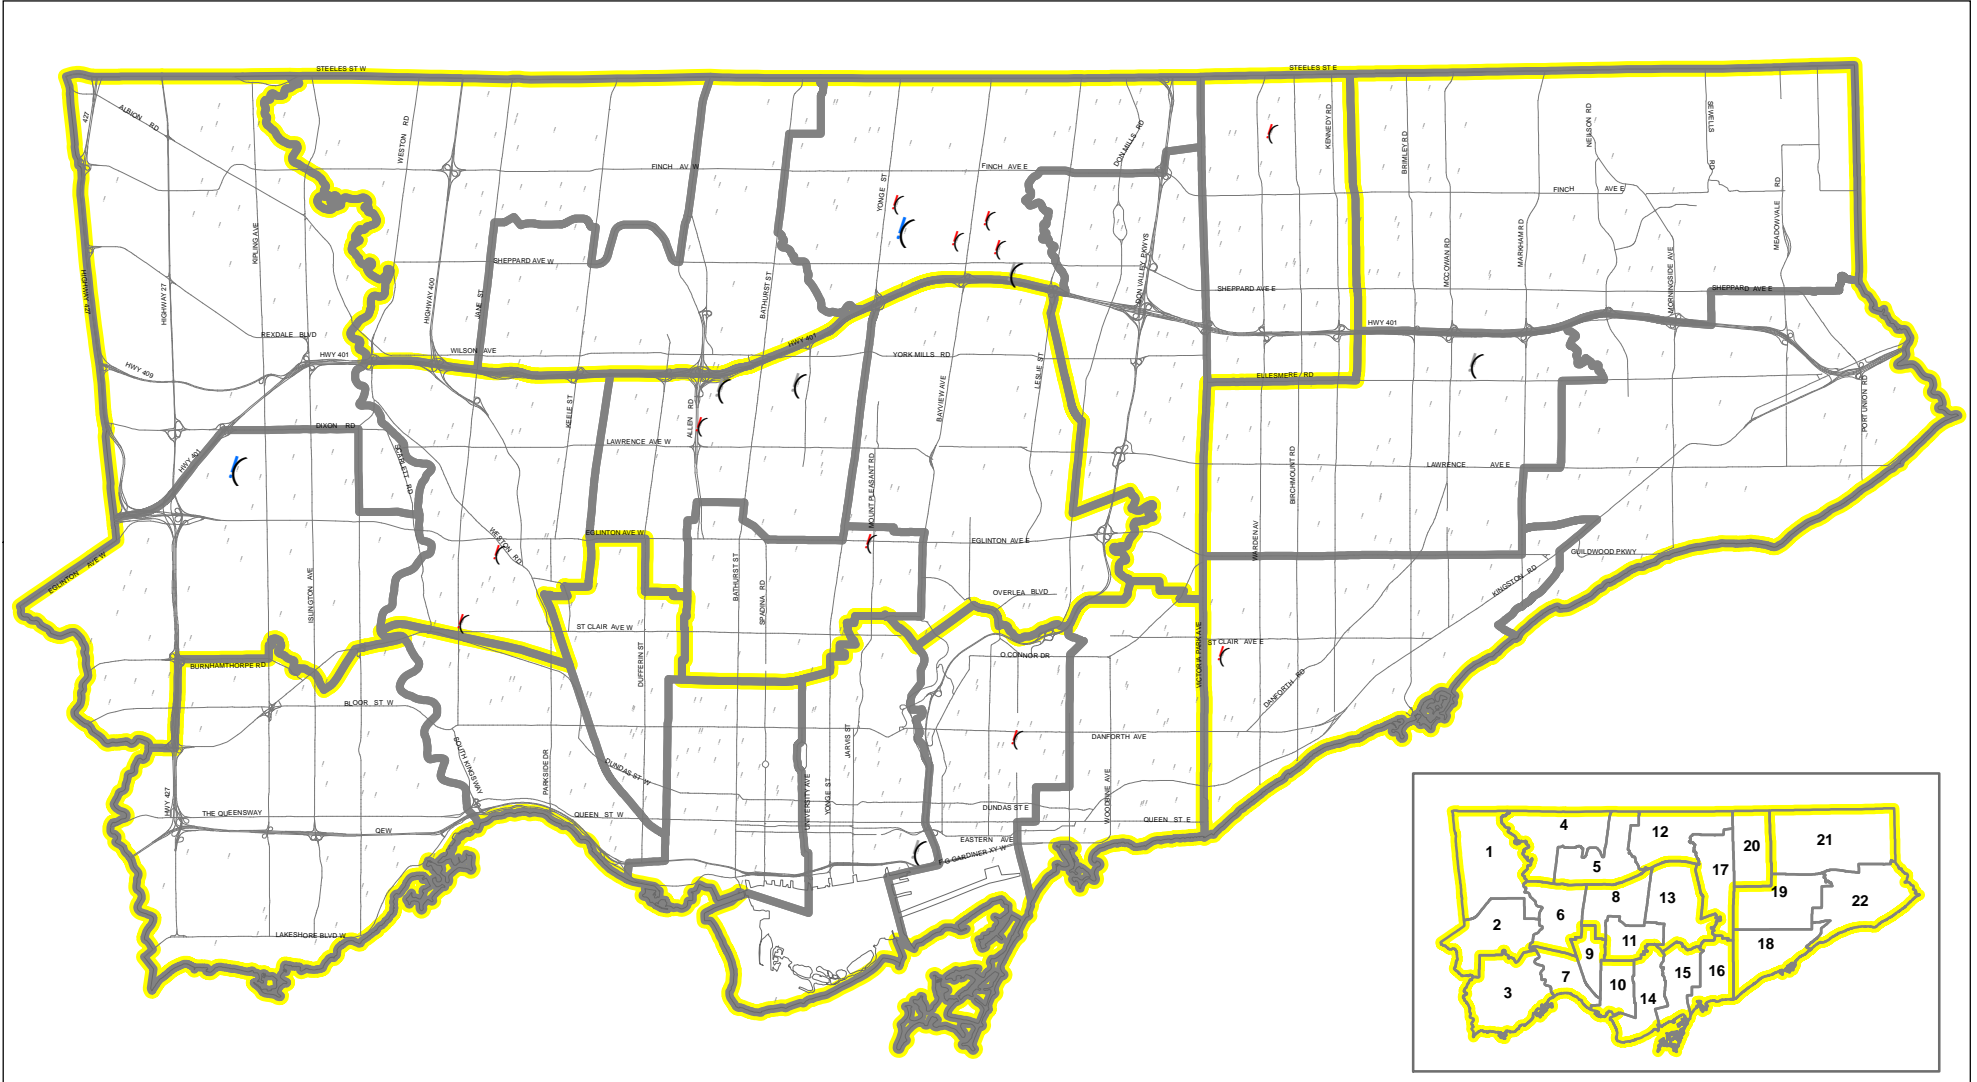

2017-2026 Capital Priority Projects

Produced by:
Planning Division, TDSB
May 2017

Source:
Base Map- Geospatial Competency Centre
Facility - Planning Division, TDSB
Data- City of Toronto

Capital
Priority Project

- (Elementary School
- (Secondary School
- (Other Facility

- (TDSB Facility
- Major Road
- Ward
- Learning Centre Boundary