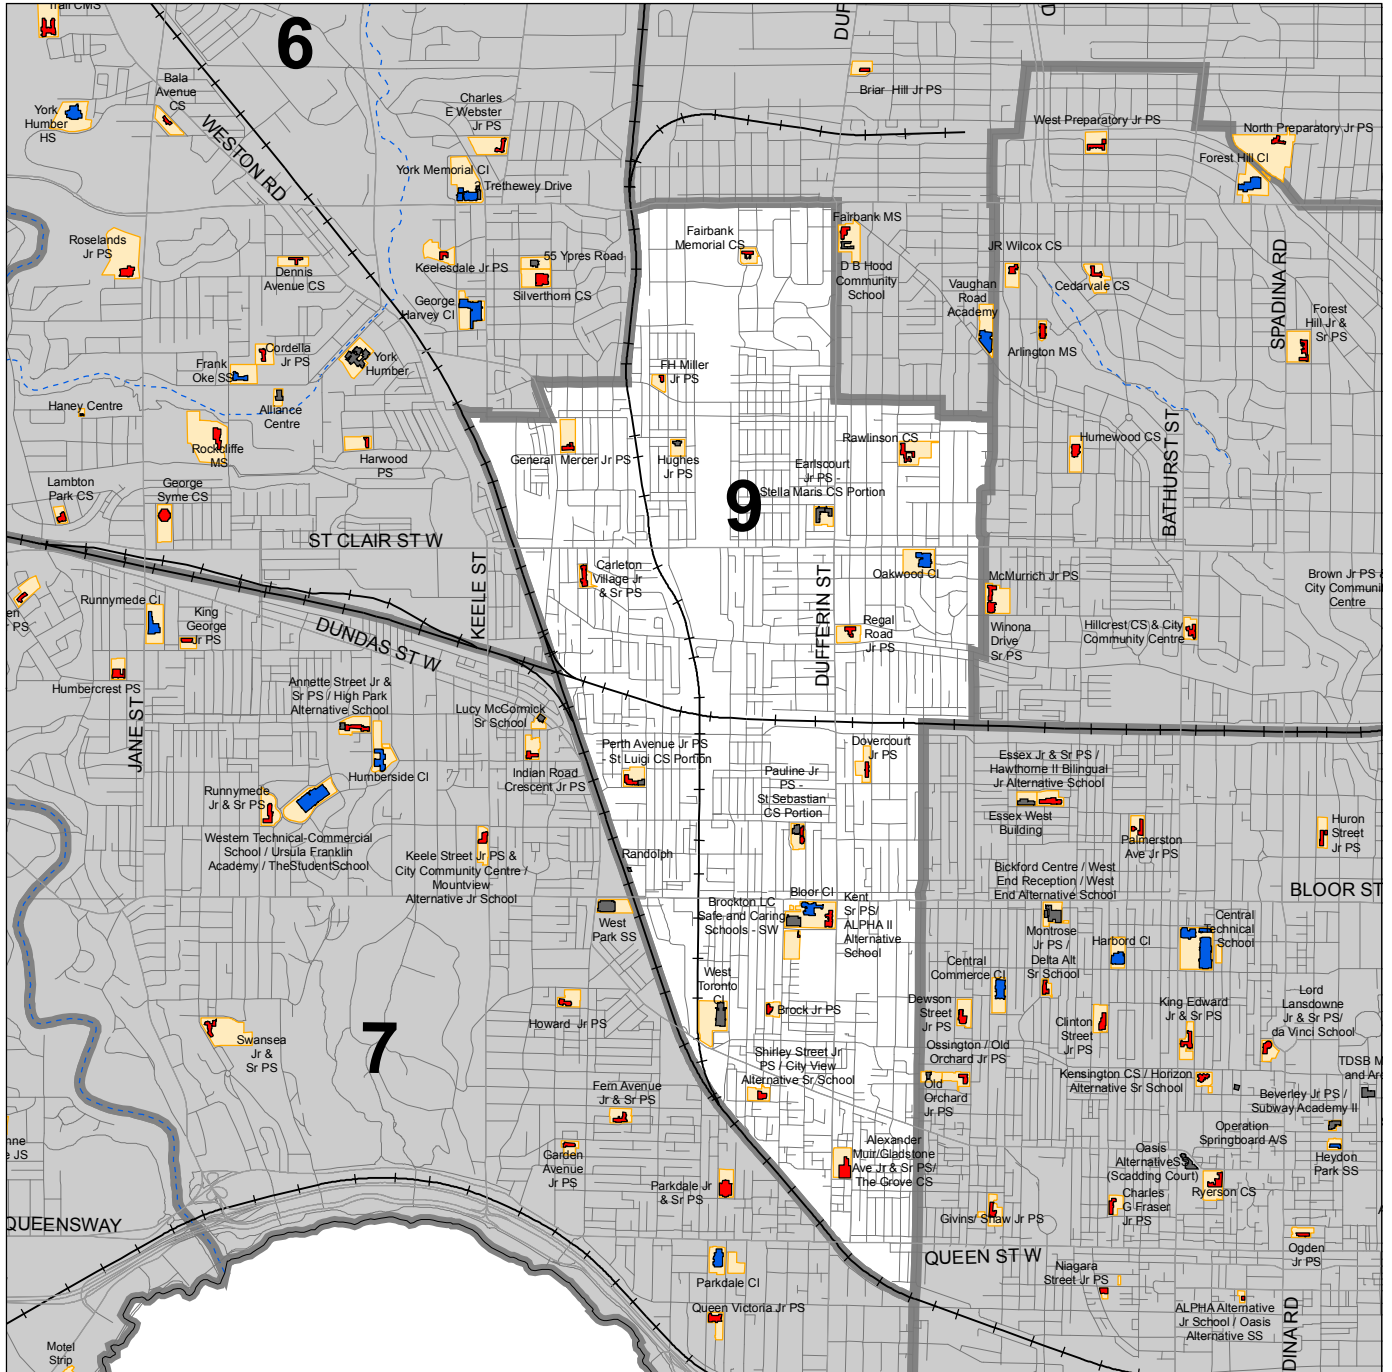

Ward 9 and Facilities

Produced by:
Planning Division, TDSB
July 2011

Source:
Base Map- Geospatial Competency Centre
Facility - Planning Division, TDSB
Data- City of Toronto

Legend:

- Elementary School
- Secondary School
- Other TDSB Facility
- Site
- Major Road
- Railway
- Utilityline
- Waterway
- Ward Boundary