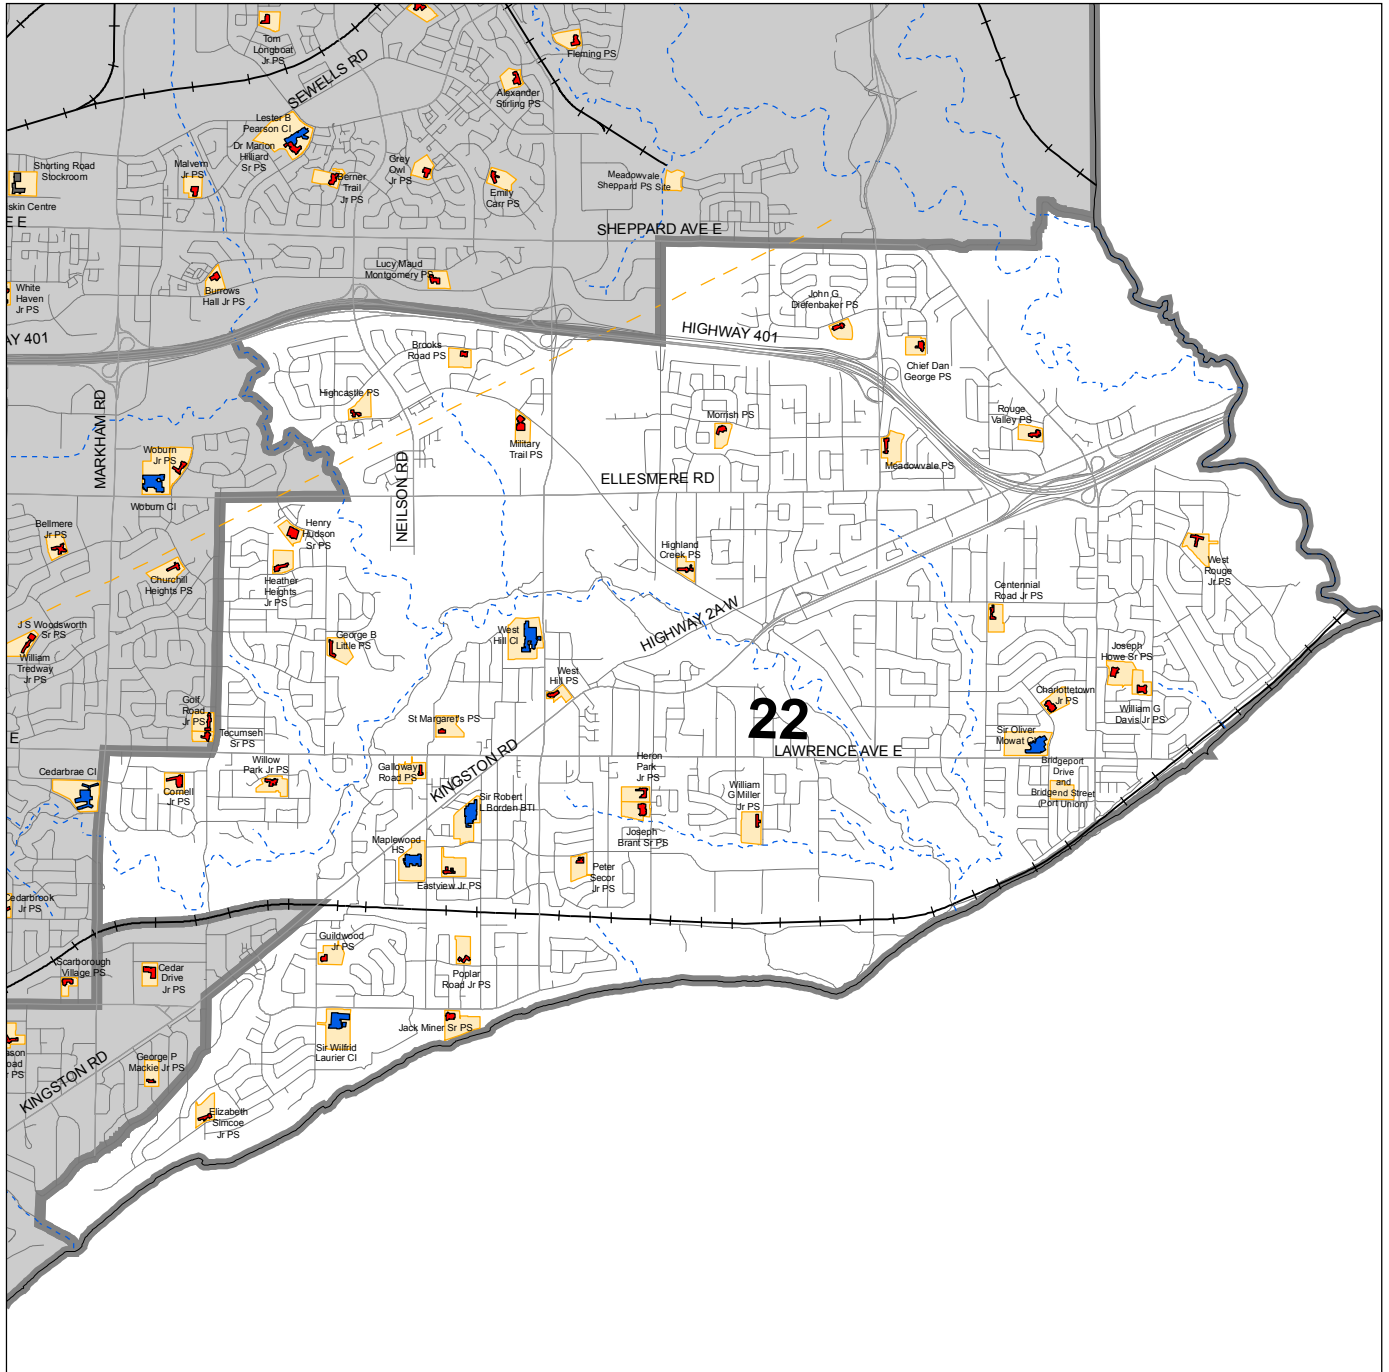

Ward 22 and Facilities

Produced by:
Planning Division, TDSB
July 2011

Source:
Base Map- Geospatial Competency Centre
Facility - Planning Division, TDSB
Data- City of Toronto

Legend:

- Elementary School
- Secondary School
- Other TDSB Facility
- Site
- Major Road
- Railway
- Utilityline
- Waterway
- Ward Boundary