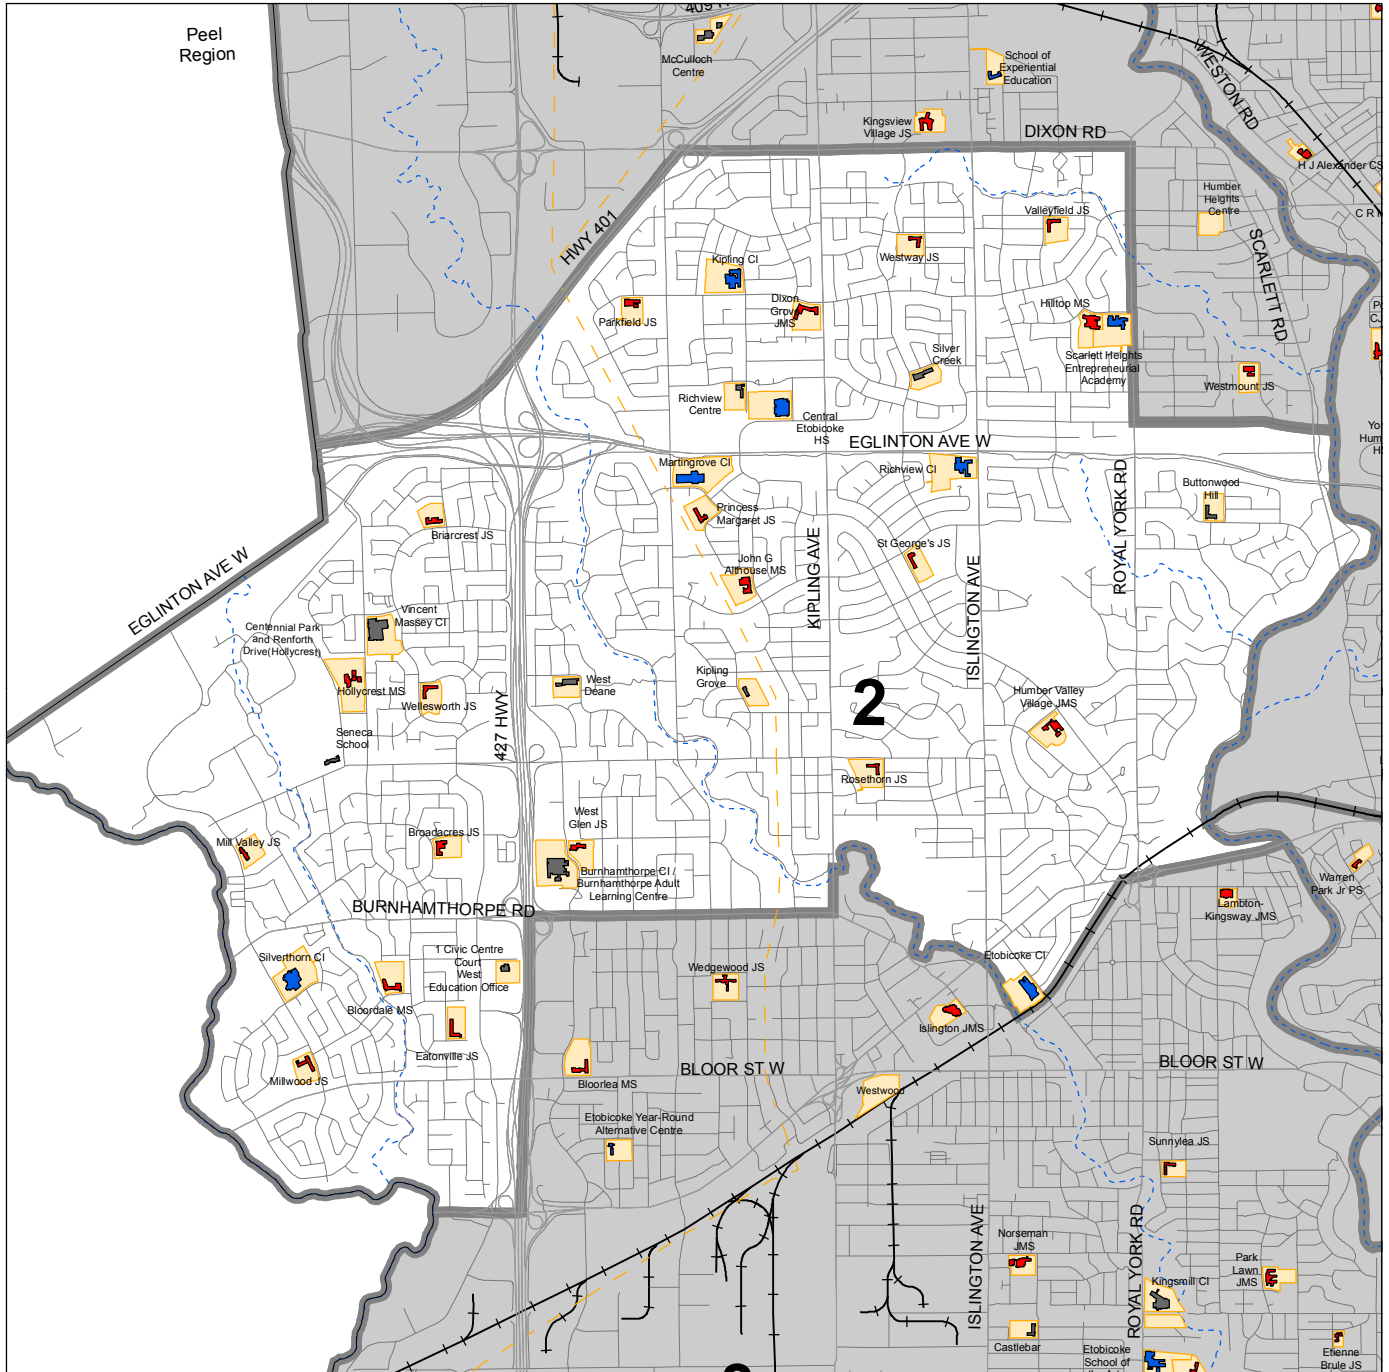

Ward 2 and Facilities

Produced by:
Planning Division, TDSB
July 2011

Source:
Base Map- Geospatial Competency Centre
Facility - Planning Division, TDSB
Data- City of Toronto

Legend:

- Elementary School
- Secondary School
- Other TDSB Facility
- Site
- Major Road
- Railway
- Utilityline
- Waterway
- Ward Boundary