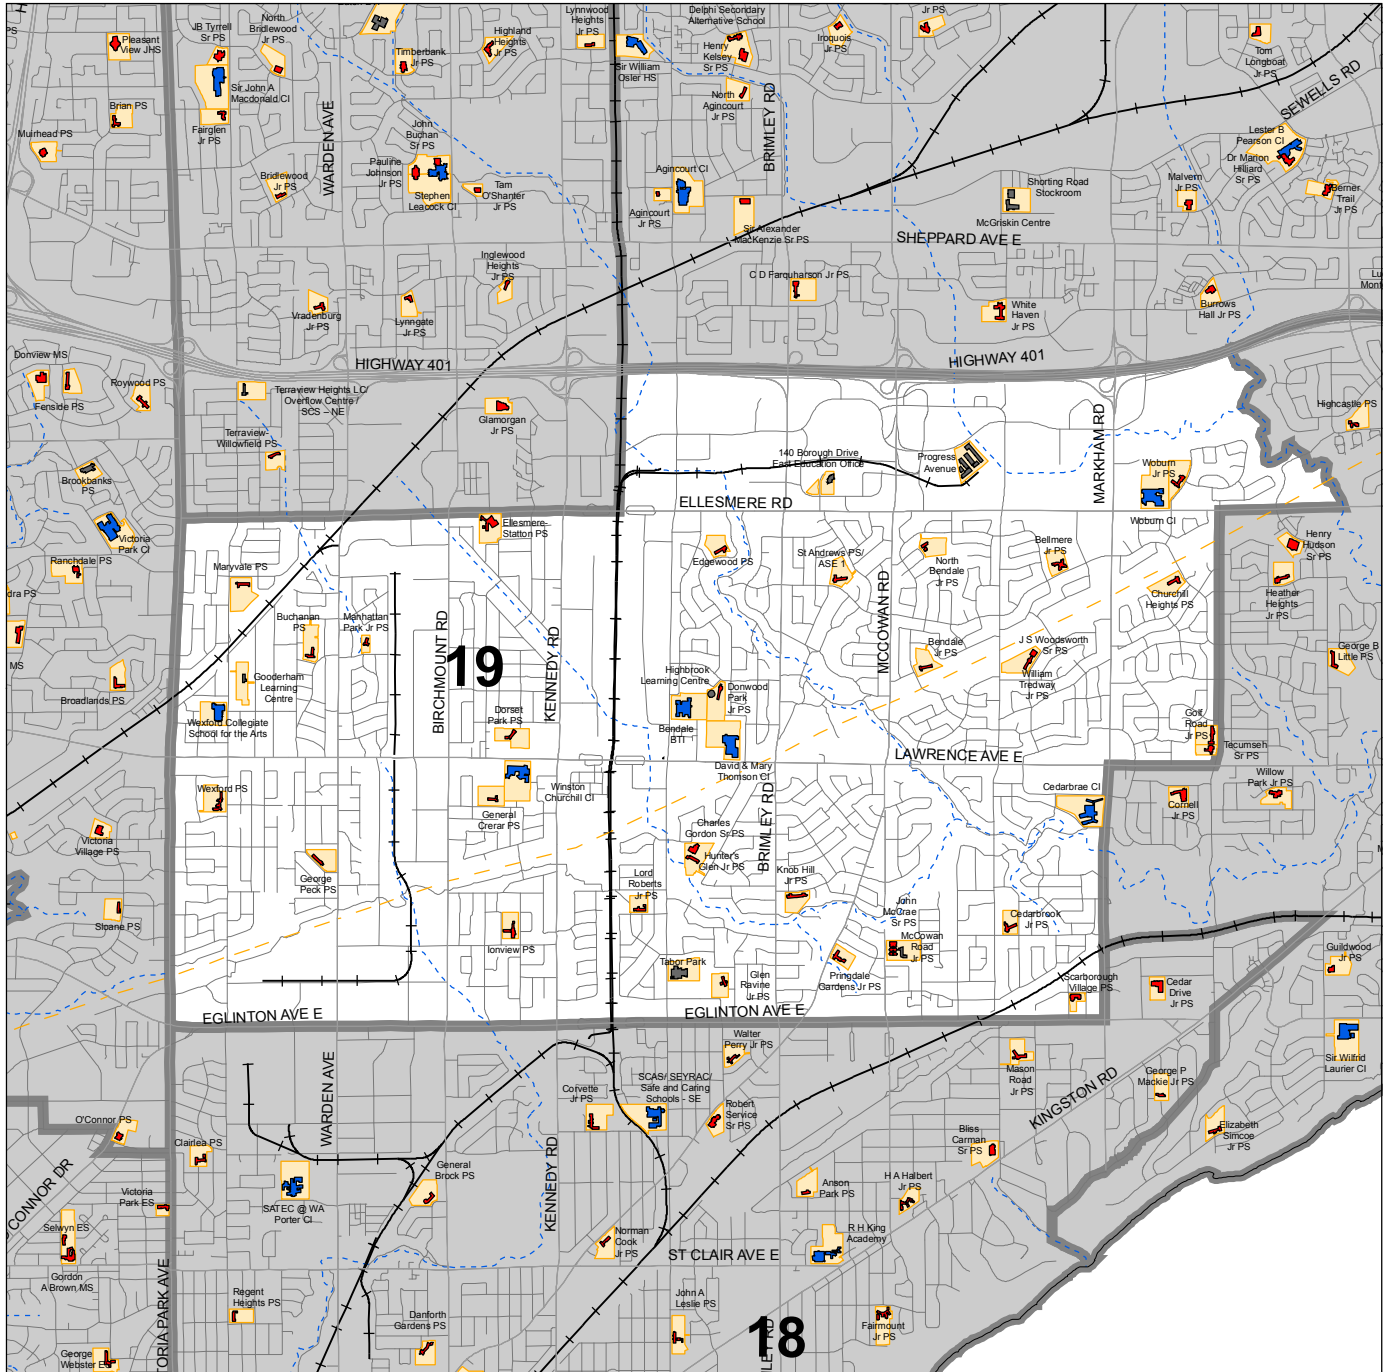

Ward 19 and Facilities

Produced by:
Planning Division, TDSB
July 2011

Source:
Base Map- Geospatial Competency Centre
Facility - Planning Division, TDSB
Data- City of Toronto

Legend:

- Elementary School
- Secondary School
- Other TDSB Facility
- Site
- Major Road
- Railway
- Utilityline
- Waterway
- Ward Boundary