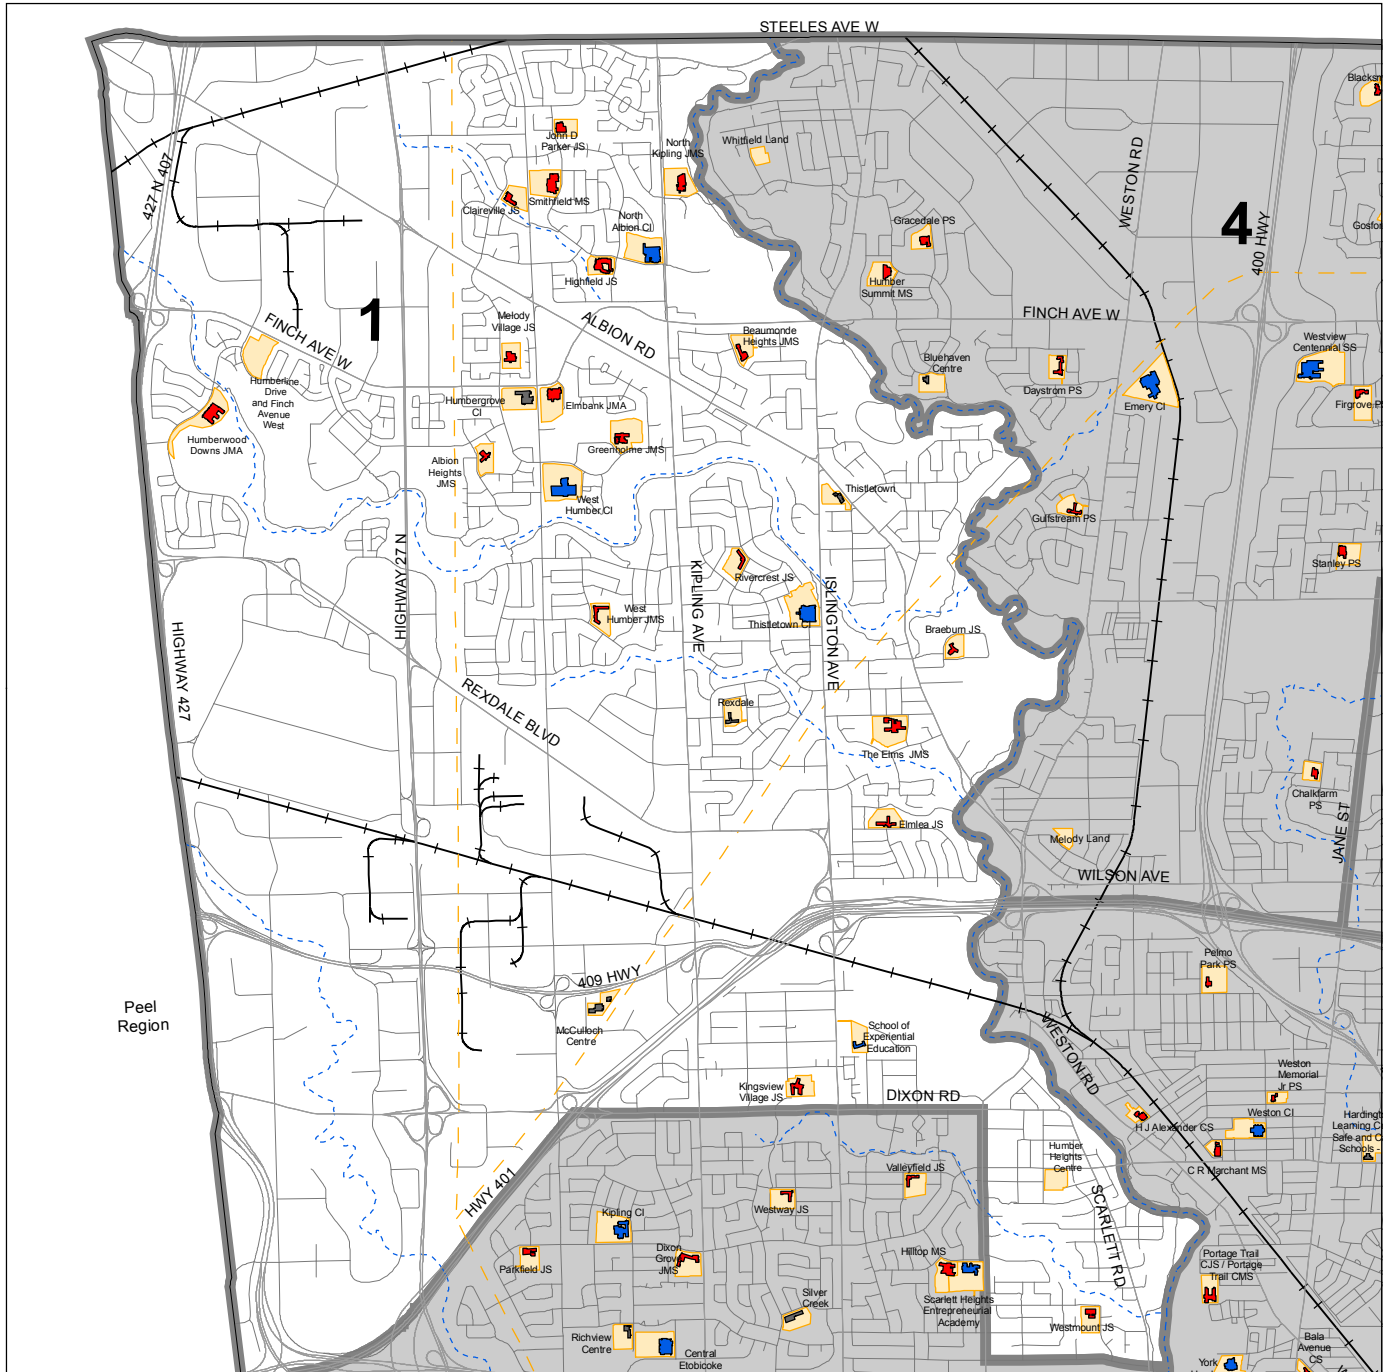

Ward 1 and Facilities

Produced by:
Planning Division, TDSB
July 2011

Source:
Base Map- Geospatial Competency Centre
Facility - Planning Division, TDSB
Data- City of Toronto

Legend:

- Elementary School
- Secondary School
- Other TDSB Facility
- Site
- Major Road
- Railway
- Utilityline
- Waterway
- Ward Boundary