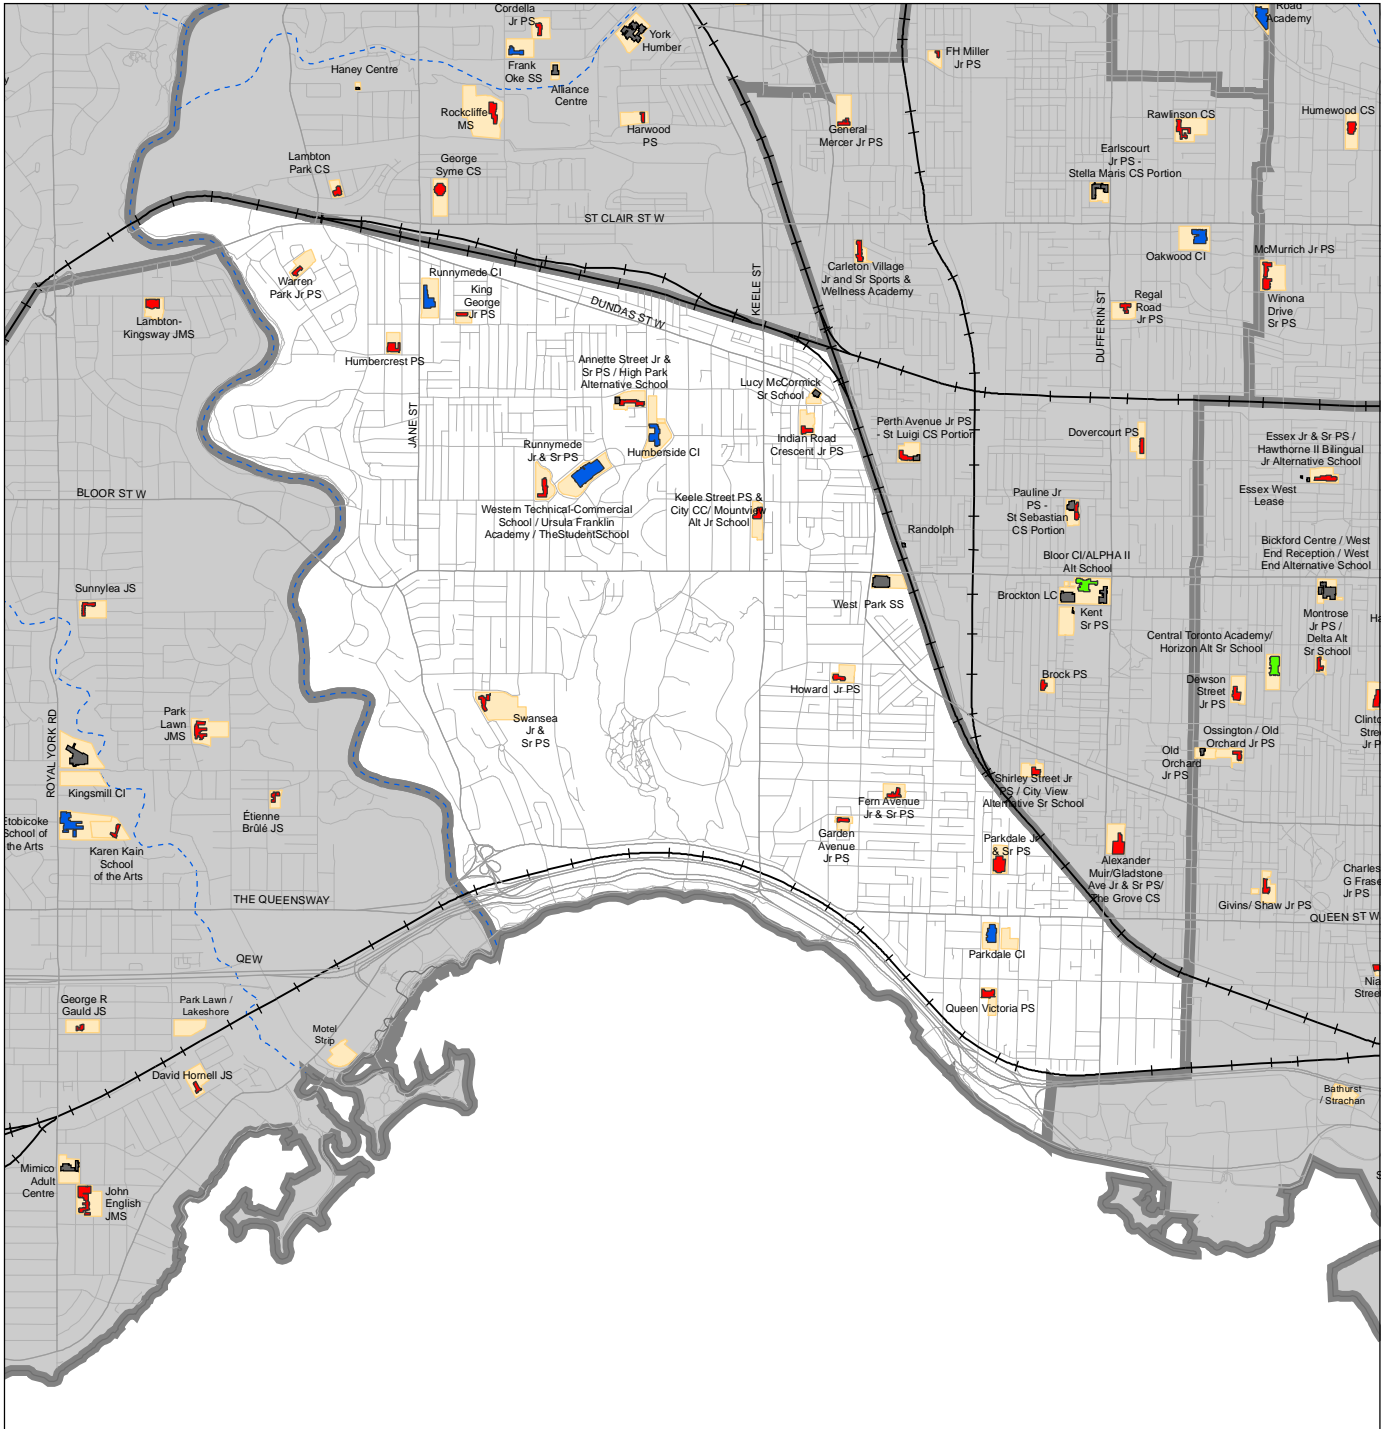

# Ward 7 Facilities

Legend:

- Elementary School
- Elementary & Secondary School
- Secondary School
- Other Facility
- Site
- Ward Boundary
- Road
- Railway
- Utilityline
- Waterway

Produced by:  
Planning Division, TDSB  
August 2016  
Source:  
Base Map- Geospatial Competency Centre  
Facility - Planning Division, TDSB  
Data- City of Toronto