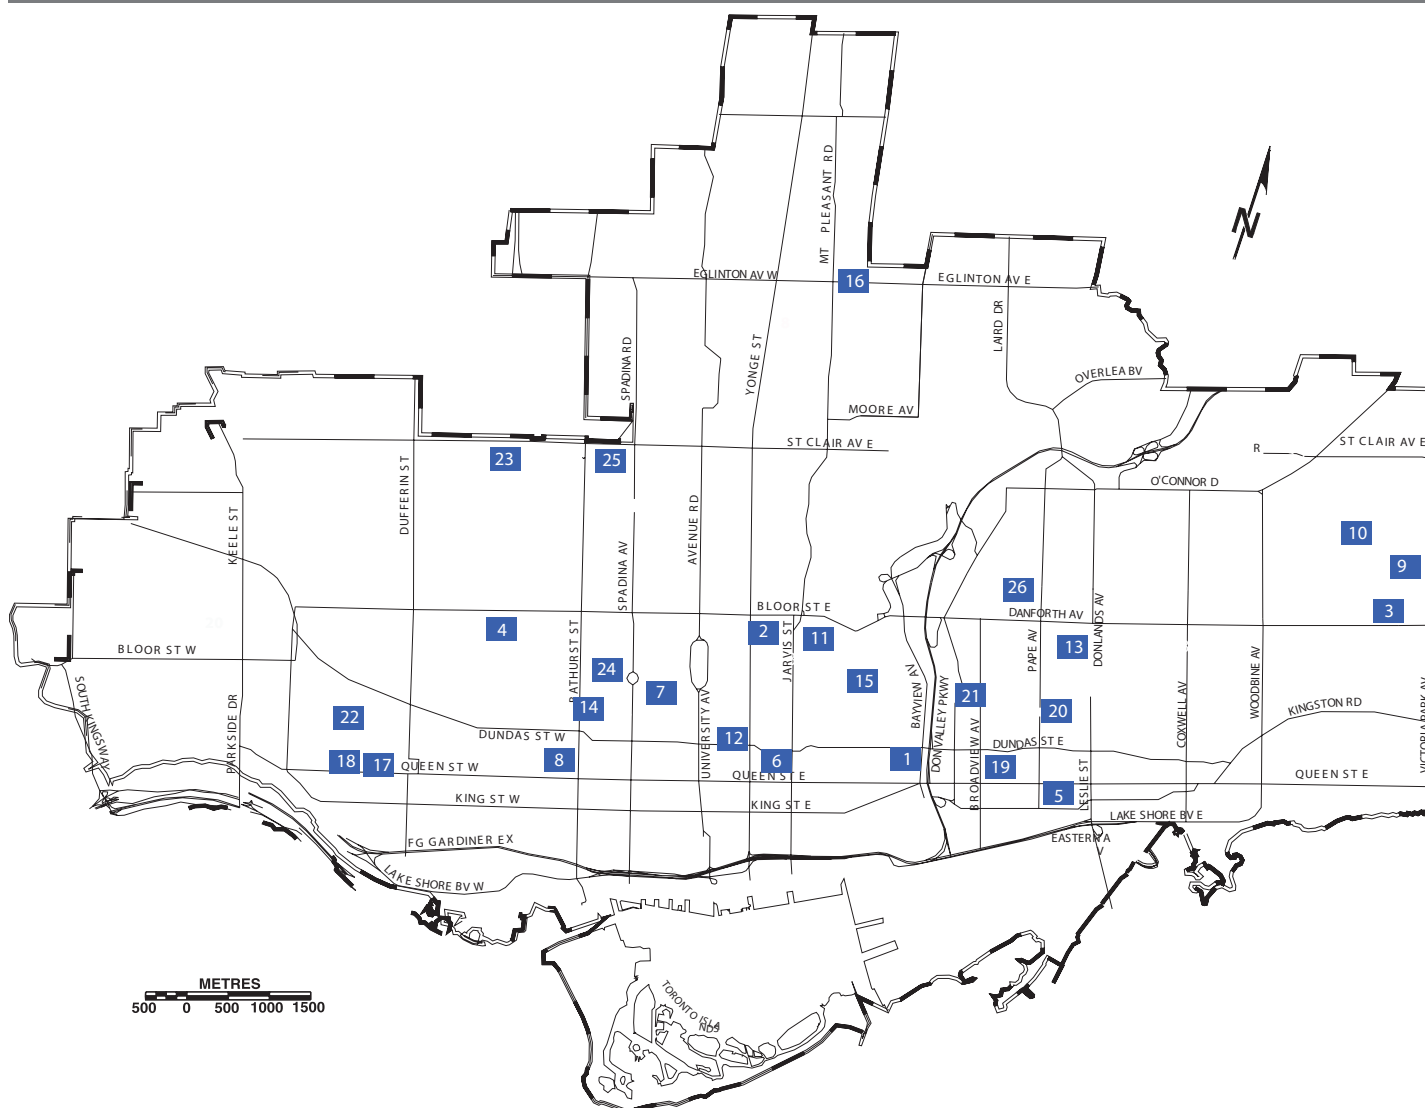

South Locations

1. 220 Oak Street
2. 519 Church Street Community Centre
3. 3000 Danforth ESL
4. Bickford Centre
5. Bruce Public School
6. Canadian Centre for Victims of Torture (Jarvis)
7. Cecil Street Community Centre
8. Charles G. Fraser Public School
9. Crescent Town Recreation Centre
10. George Webster Public School
11. Hamilton Apartment Building
12. Hong Fook Mental Health Association
13. Jones Avenue Adult Centre
14. Kensington Community School
15. Lord Dufferin Junior & Senior Public School
16. Moore Place
17. Parkdale Collegiate Institute
18. Parkdale Library
19. Queen Alexandra Public School
20. Riverdale Collegiate Institute
21. Riverdale Library
22. Shirley Street Junior Public School
23. Skills for Change
24. St. Stephen's Community House (Bellevue)
25. St. Stephen's Youth Employment Centre
26. Westwood Middle School

YMCA Centre
Toronto Central
Grosvenor Street
20 Grosvenor Street,
3rd Floor